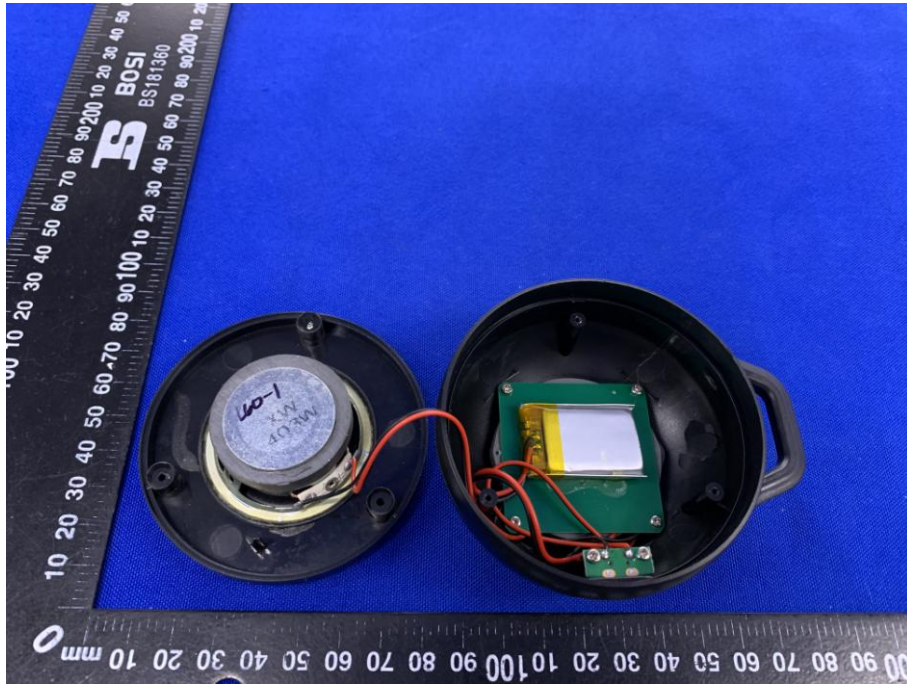

Appendix B: Photographs of EUT

Product: Bluetooth Speaker

Model: CQL1728-B

Internal Photos

Antenna