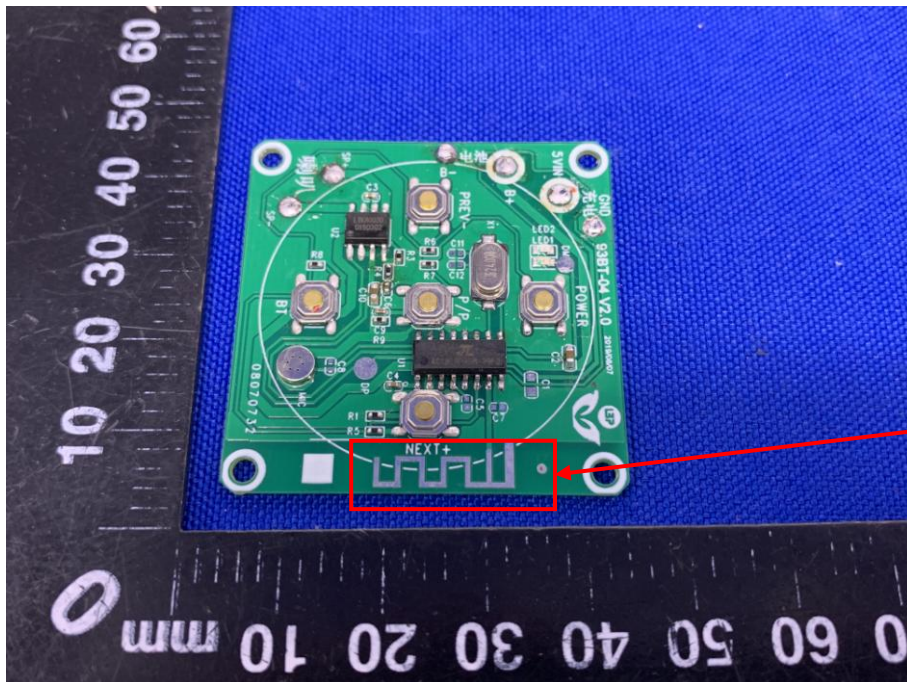

Appendix B: Photographs of EUT

Product: Bluetooth Speaker

Model: CQL1728-B

Internal Photos

Antenna