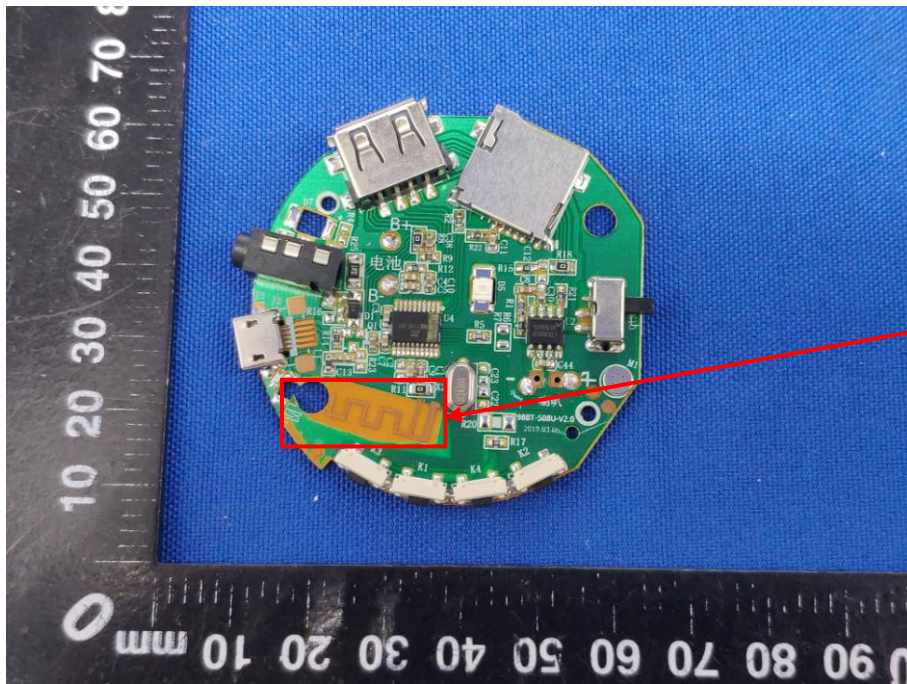

## Appendix B: Photographs of EUT

Product: Bluetooth Speaker

Model: CQL1725-B

Internal Photos

Antenna