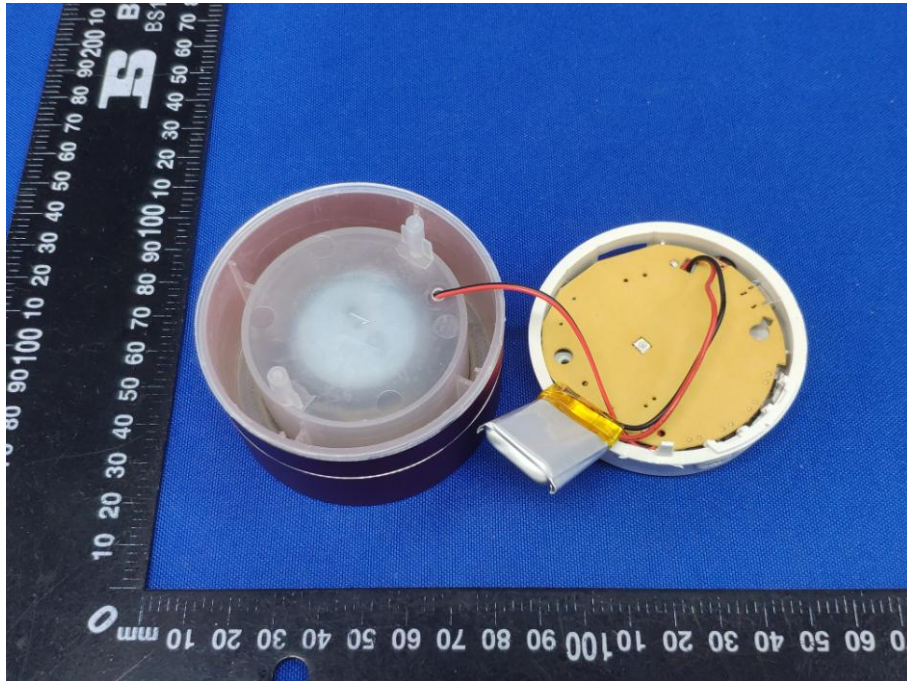

## Appendix B: Photographs of EUT

Product: Bluetooth Speaker

Model: CQL1725-B

Internal Photos

Antenna