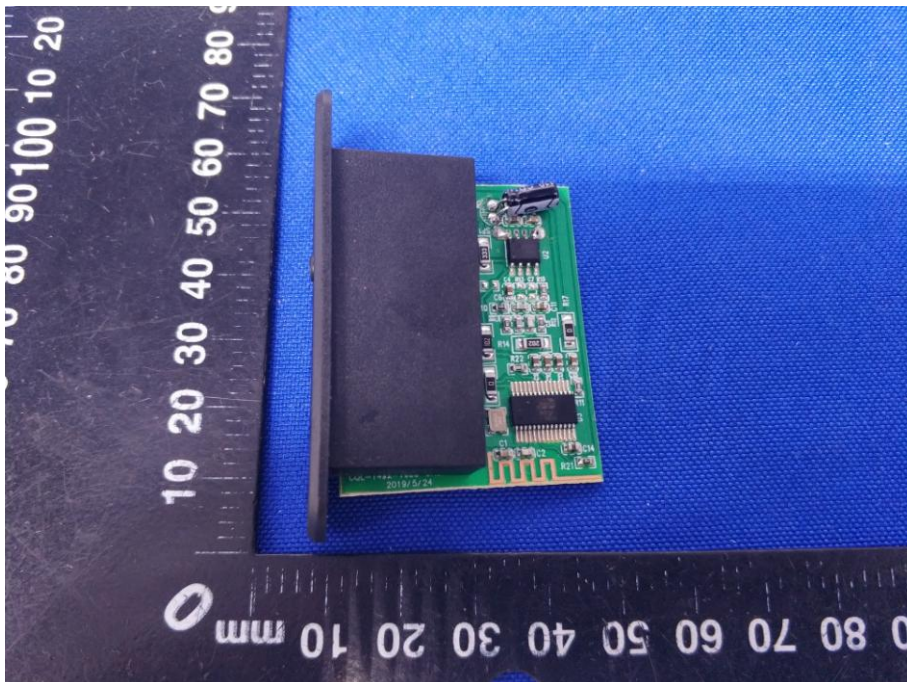

Appendix B: Photographs of EUT

Product: Bluetooth Speaker

Model: CQL1717-TWS

Internal Photos

Antenna