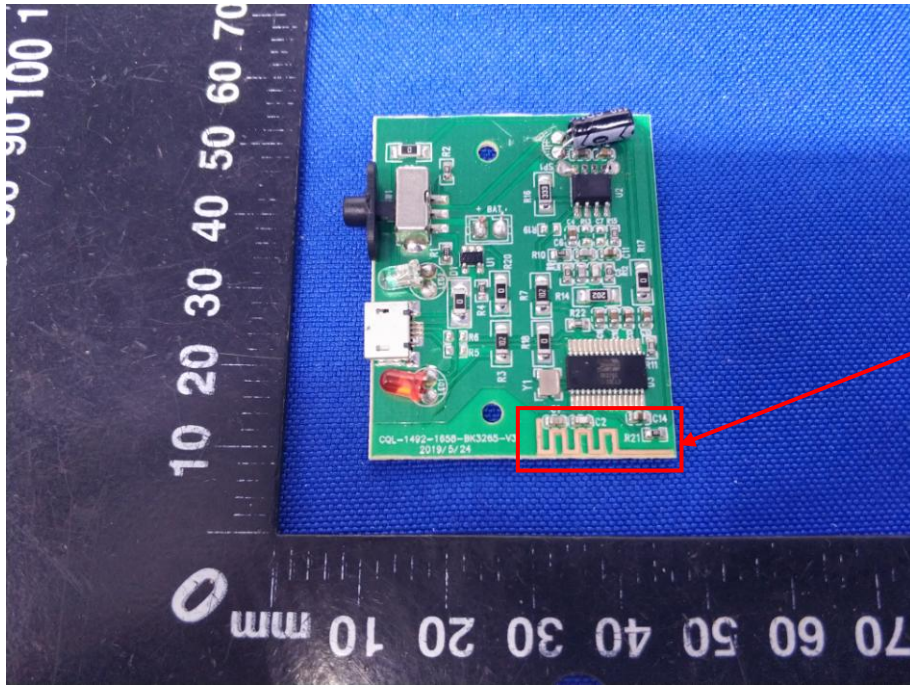

Appendix B: Photographs of EUT

Product: Bluetooth Speaker

Model: CQL1717-TWS

Internal Photos

Antenna