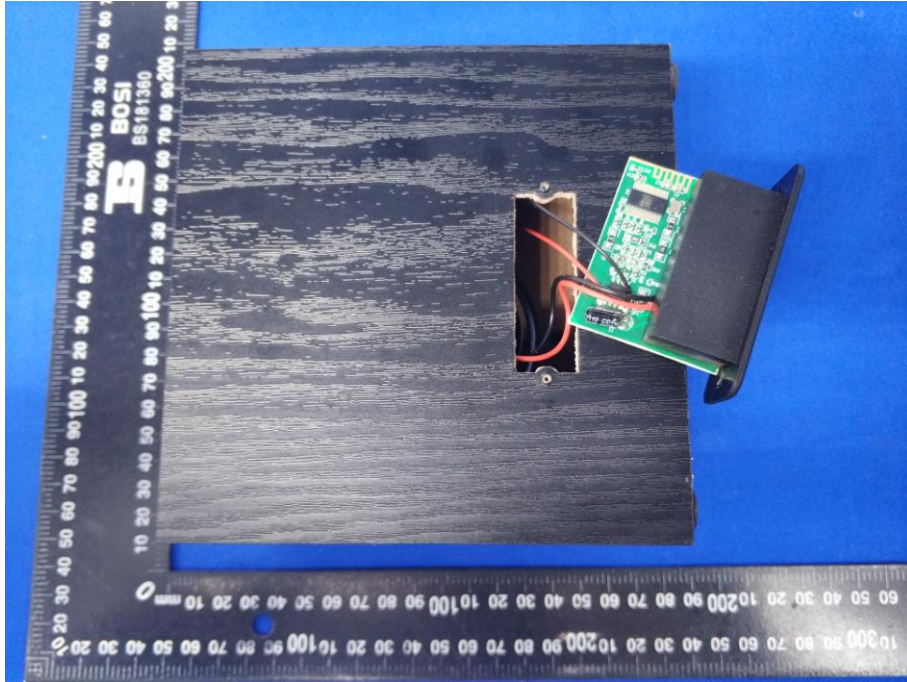

Appendix B: Photographs of EUT

Product: Bluetooth Speaker

Model: CQL1717-TWS

Internal Photos

Antenna