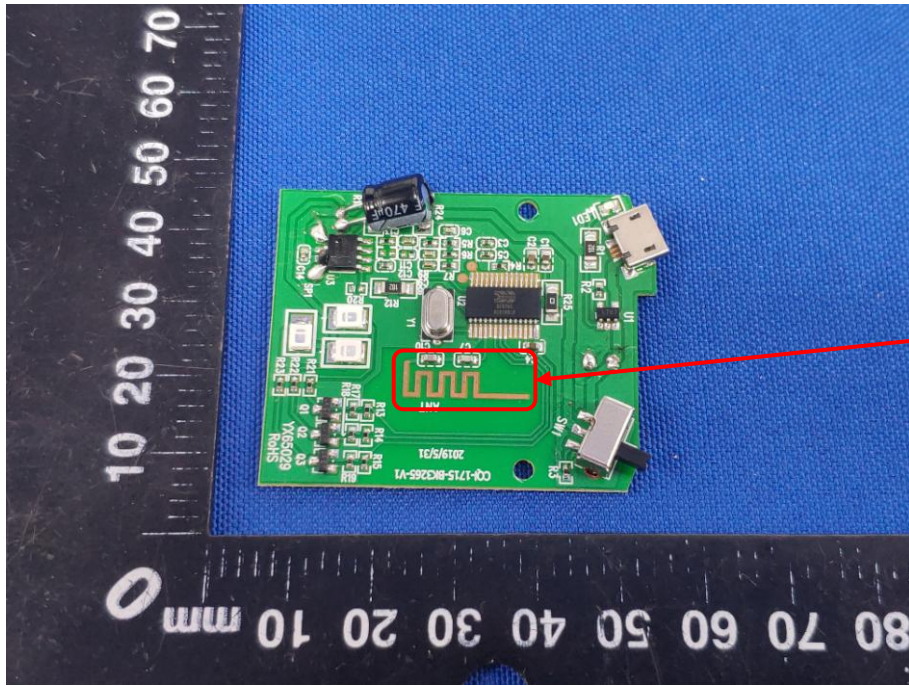

Appendix B: Photographs of EUT

Product: Bluetooth Speaker

Model: CQL1715-B

Internal Photos

Antenna