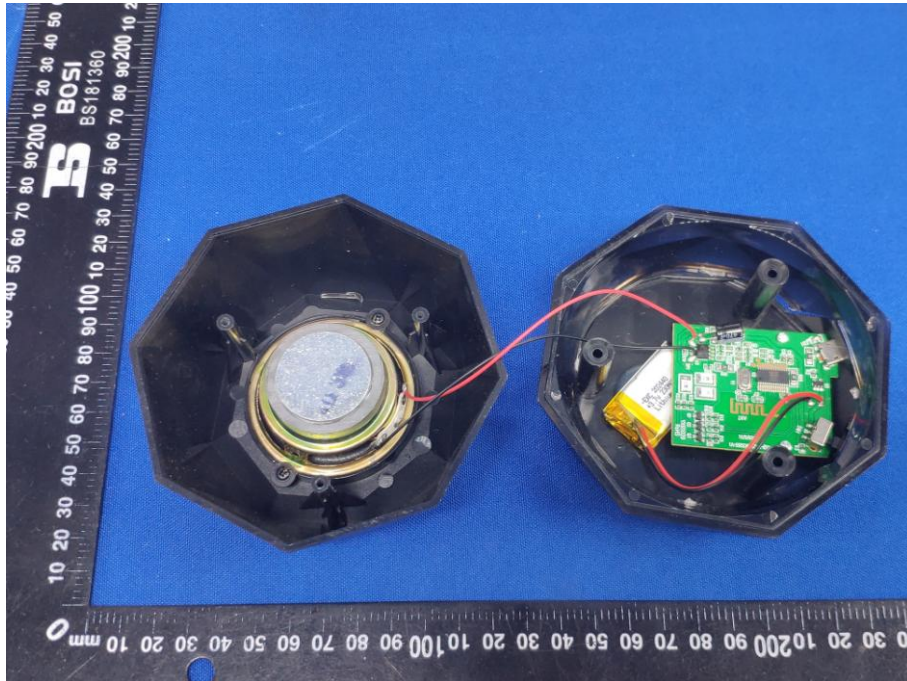

Appendix B: Photographs of EUT

Product: Bluetooth Speaker

Model: CQL1715-B

Internal Photos

Antenna