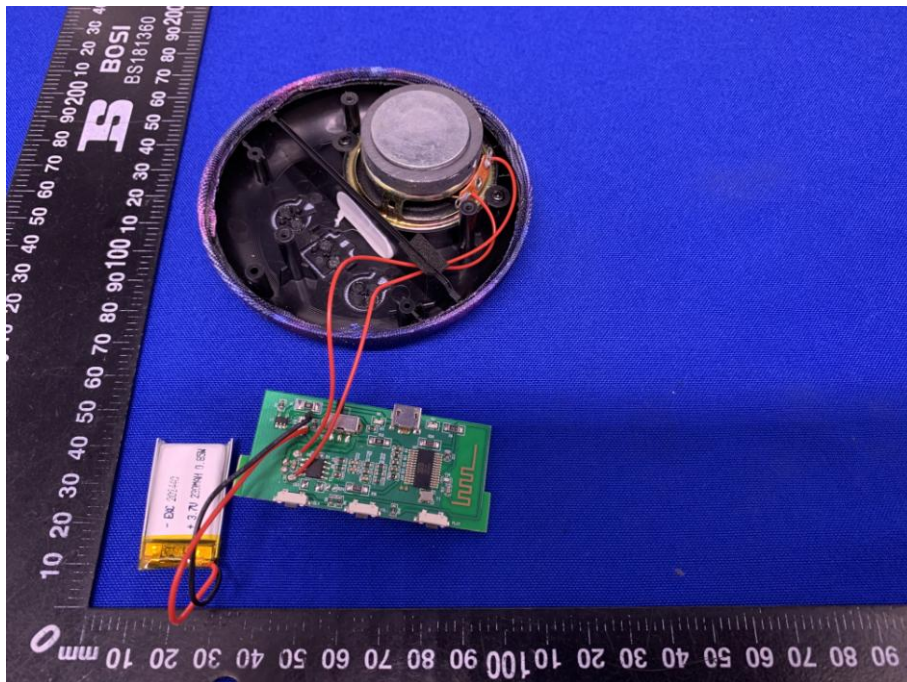

# Appendix B: Photographs of EUT

Product: Bluetooth Speaker

Model: CQL1713-B

Internal Photos

Antenna