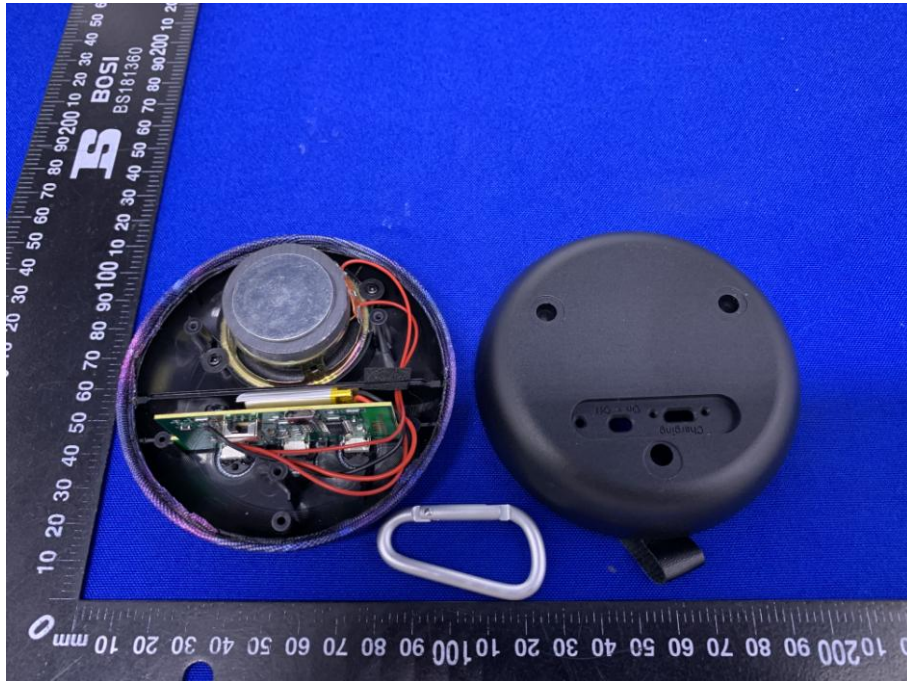

# Appendix B: Photographs of EUT

Product: Bluetooth Speaker

Model: CQL1713-B

Internal Photos

Antenna