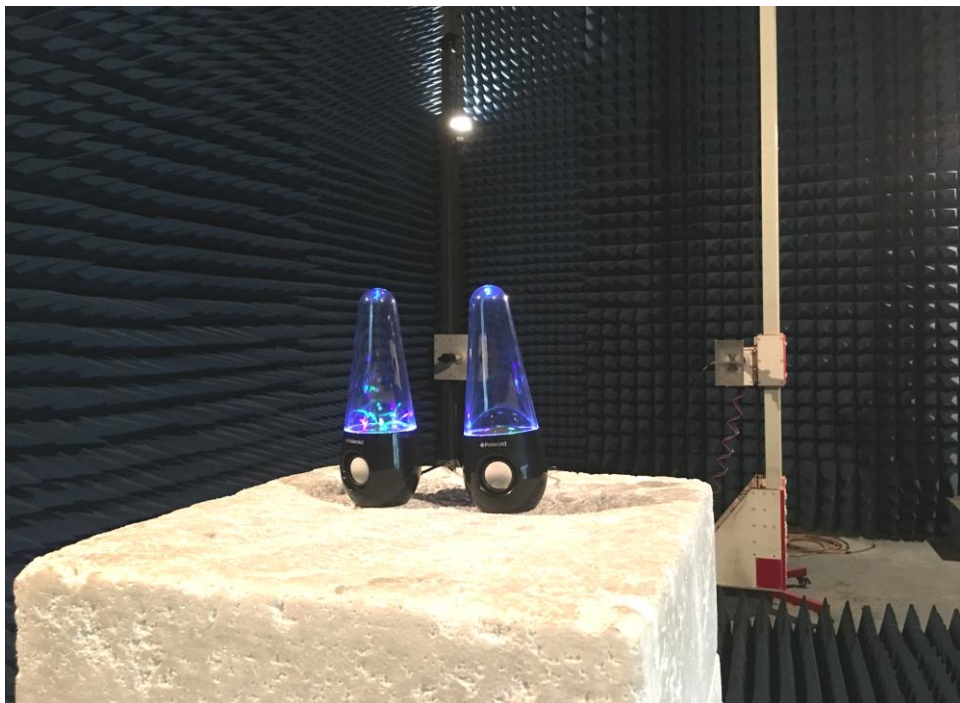

## Appendix A: Photographs of Test Setup

Product: Bluetooth Speaker  
Model: CQL1703-B  
Radiated Emission

## Conducted Emission