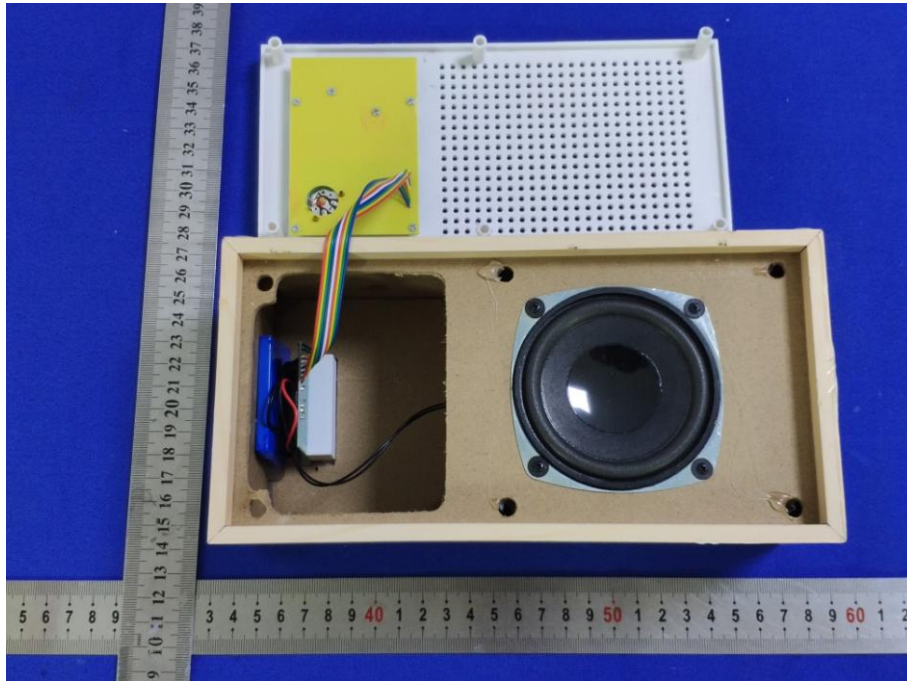

Appendix B: Photographs of EUT

Product: Bluetooth Speaker

Model: CQL1699-B

Internal Photos

Antenna