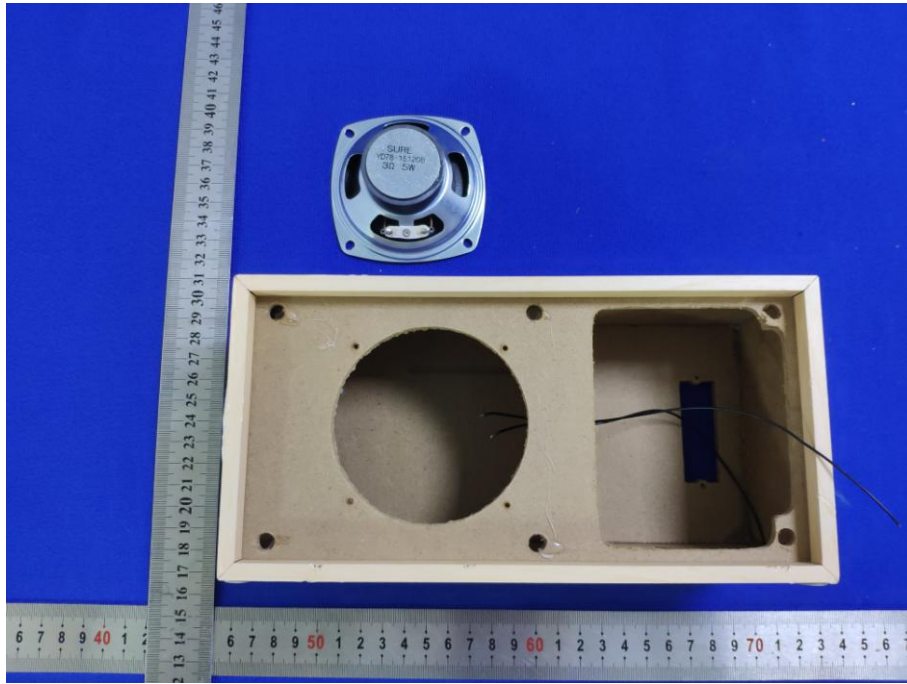

Appendix B: Photographs of EUT

Product: Bluetooth Speaker

Model: CQL1699-B

Internal Photos

Antenna