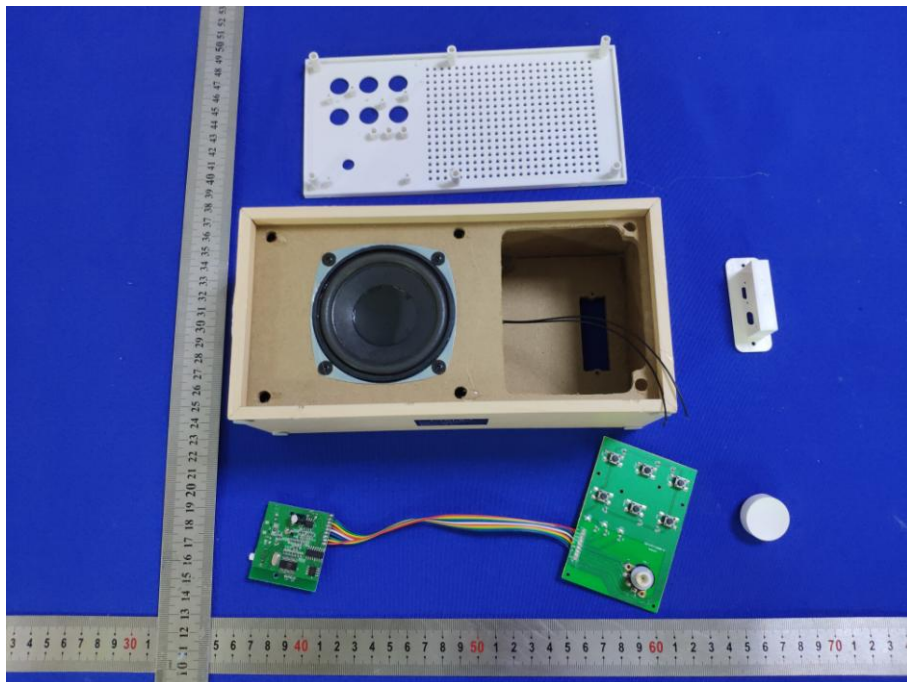

Appendix B: Photographs of EUT

Product: Bluetooth Speaker

Model: CQL1699-B

Internal Photos

Antenna