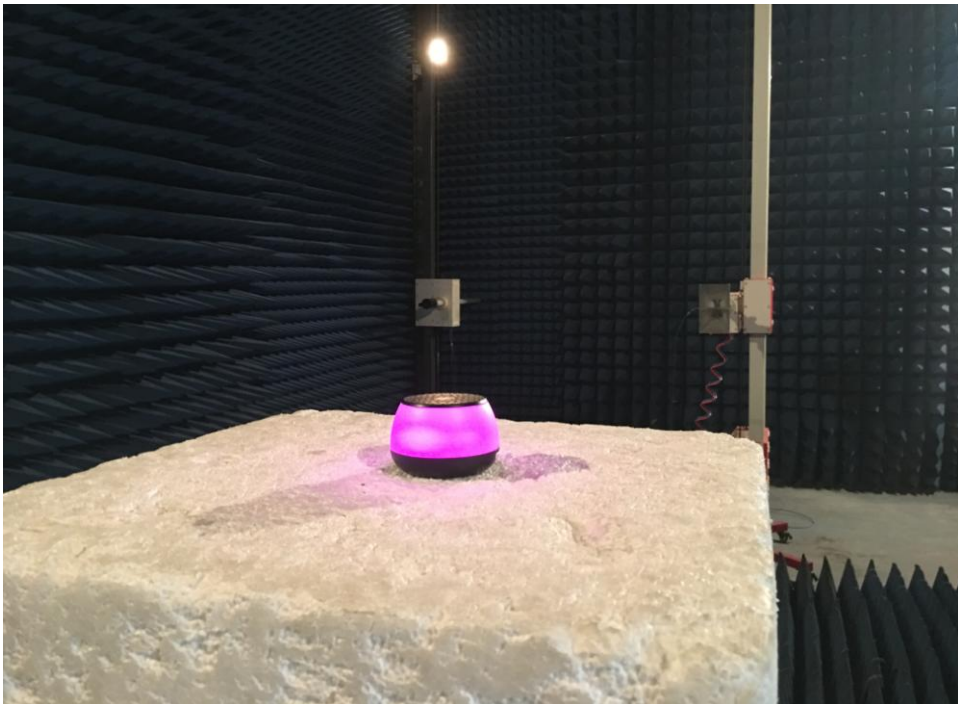

Appendix A: Photographs of Test Setup

Product: Bluetooth Speaker

Model: CQL1698-B

Radiated Emission

Conducted Emission