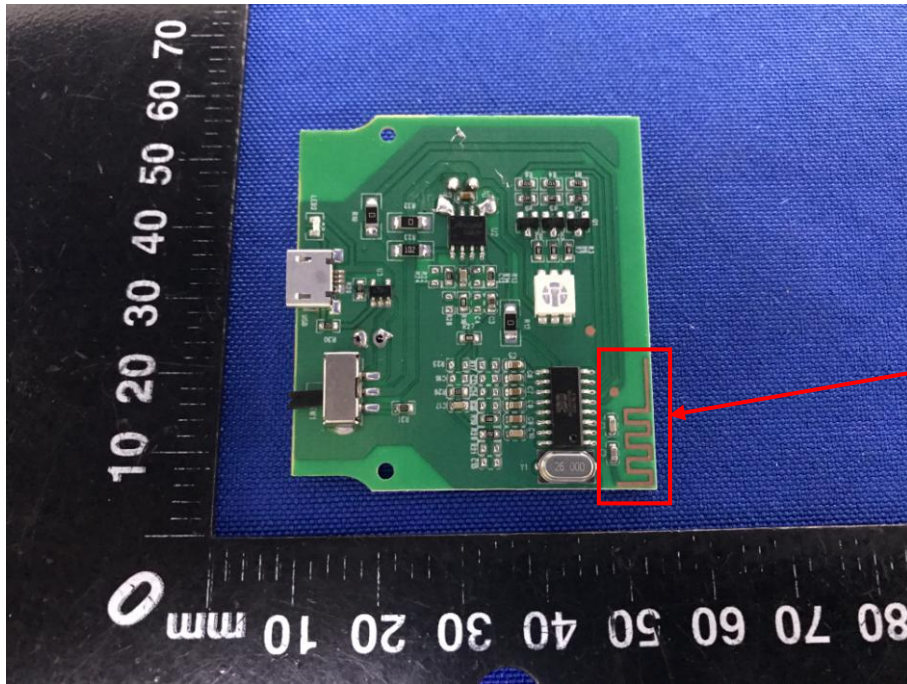

## Appendix B: Photographs of EUT

Product: Bluetooth Speaker

Model: CQL1696-B

Internal Photos

Antenna