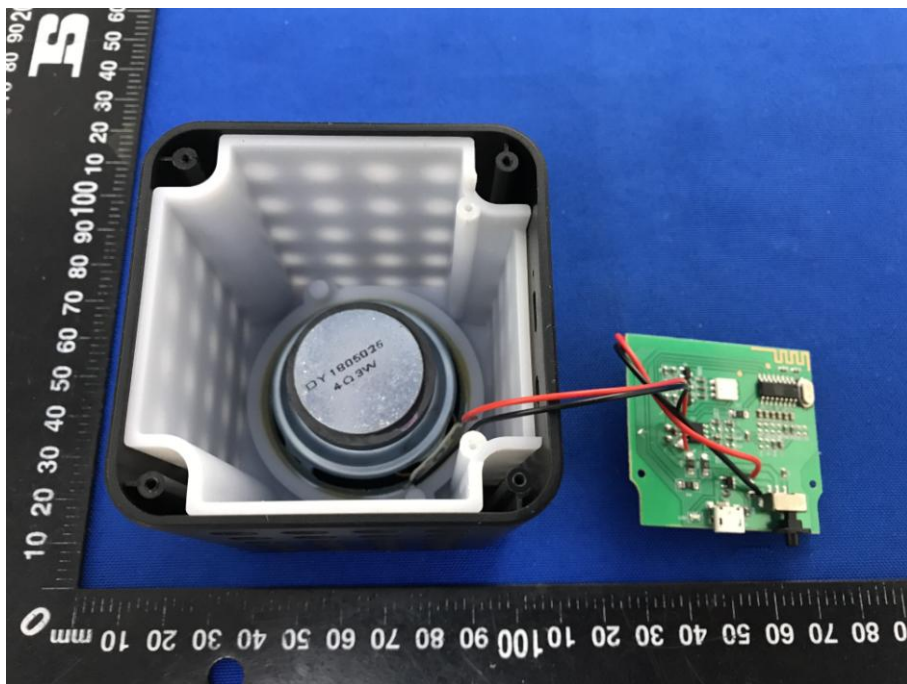

## Appendix B: Photographs of EUT

Product: Bluetooth Speaker

Model: CQL1696-B

Internal Photos

Antenna