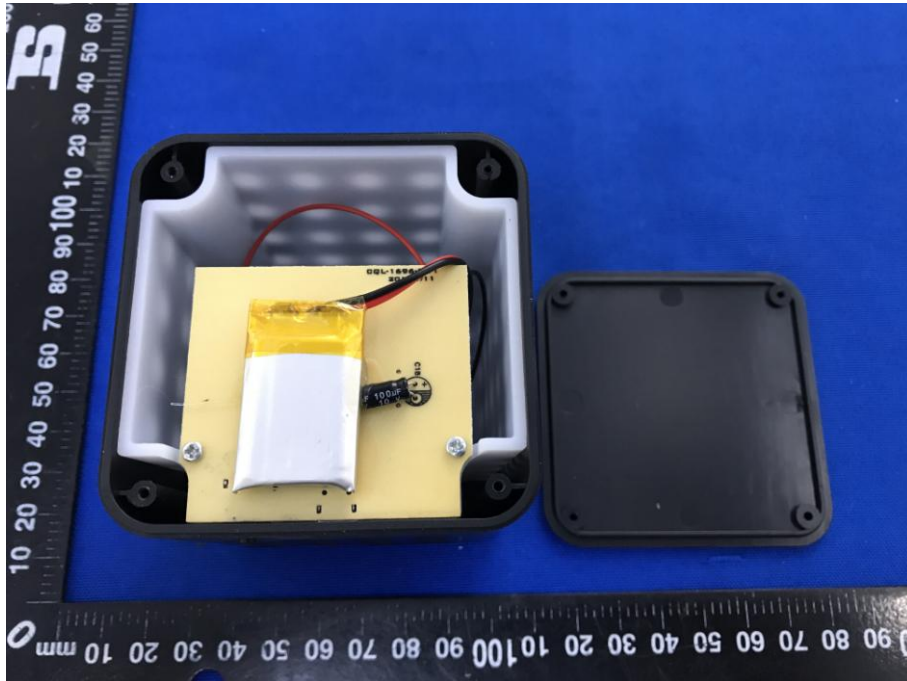

## Appendix B: Photographs of EUT

Product: Bluetooth Speaker

Model: CQL1696-B

Internal Photos

Antenna