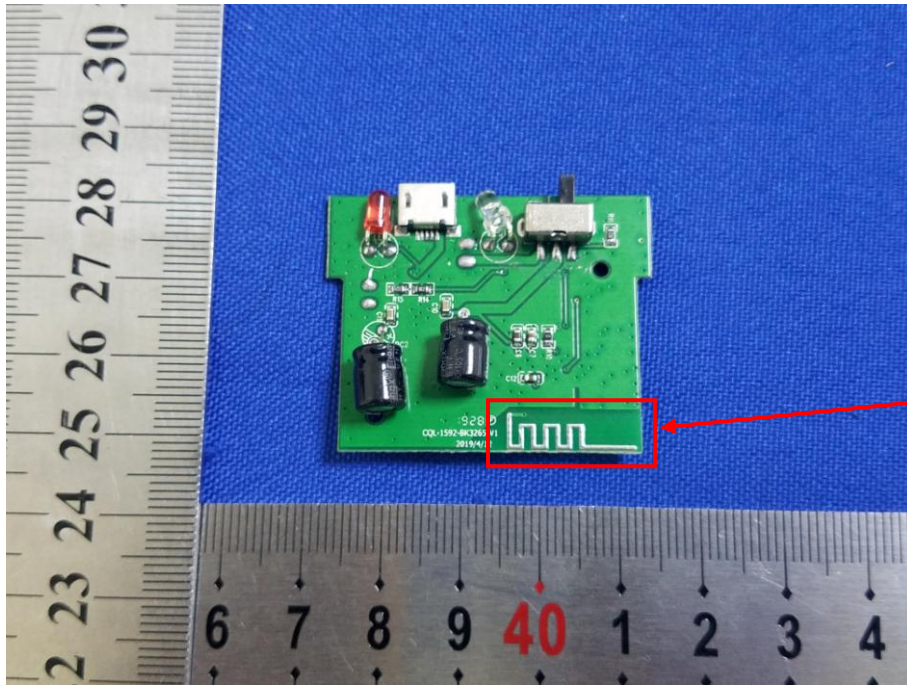

Appendix B: Photographs of EUT

Product: Bluetooth Speaker

Model: CQL1689-B

Internal Photos

Antenna