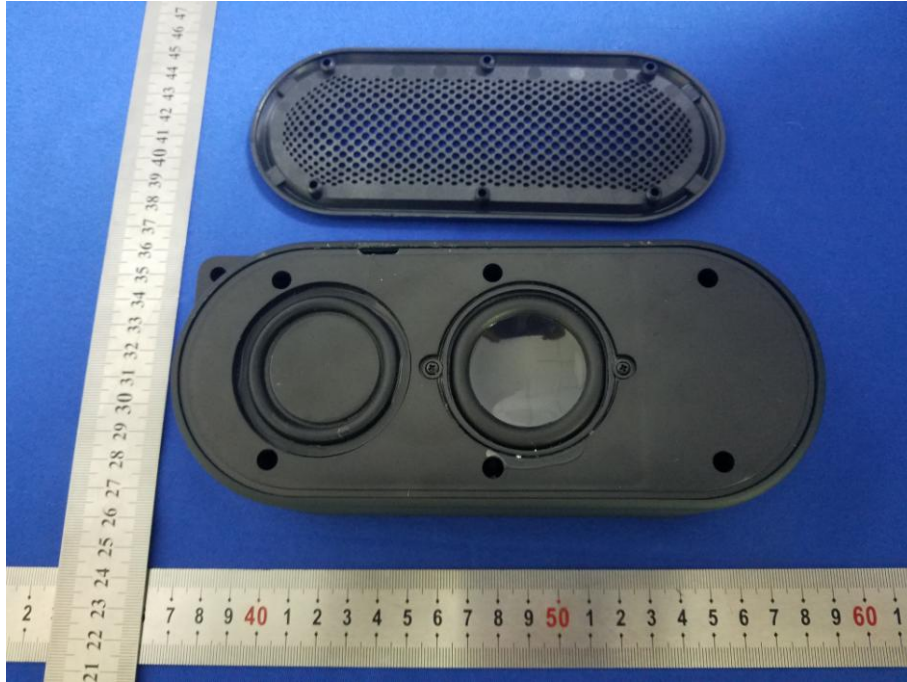

Appendix B: Photographs of EUT

Product: Bluetooth Speaker

Model: CQL1689-B

Internal Photos

Antenna