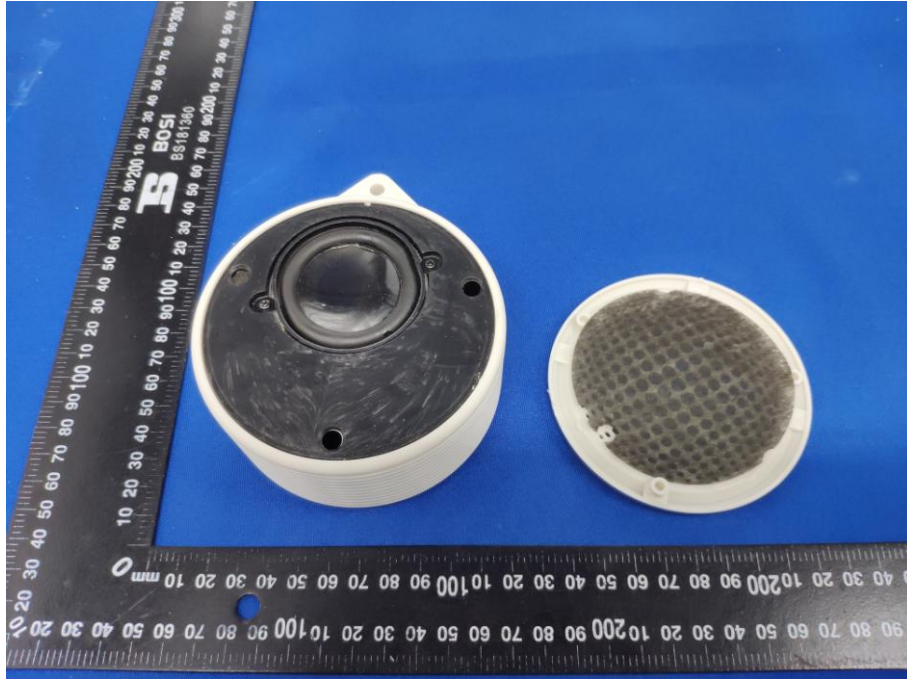

## Appendix B: Photographs of EUT

Product: Bluetooth Speaker

Model: CQL1688-B

Internal Photos

Antenna