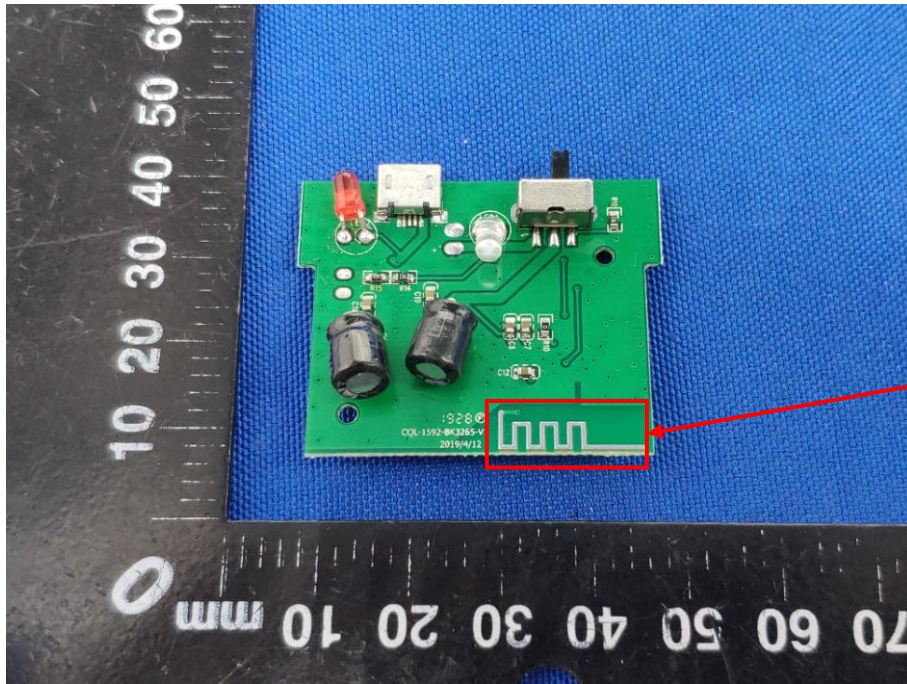

## Appendix B: Photographs of EUT

Product: Bluetooth Speaker

Model: CQL1688-B

Internal Photos

Antenna