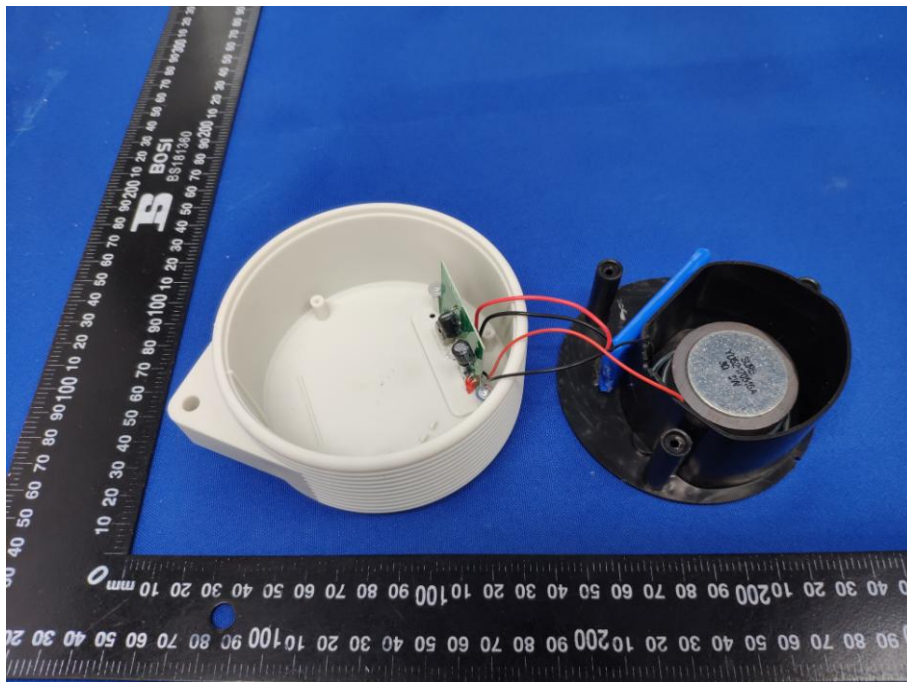

## Appendix B: Photographs of EUT

Product: Bluetooth Speaker

Model: CQL1688-B

Internal Photos

Antenna