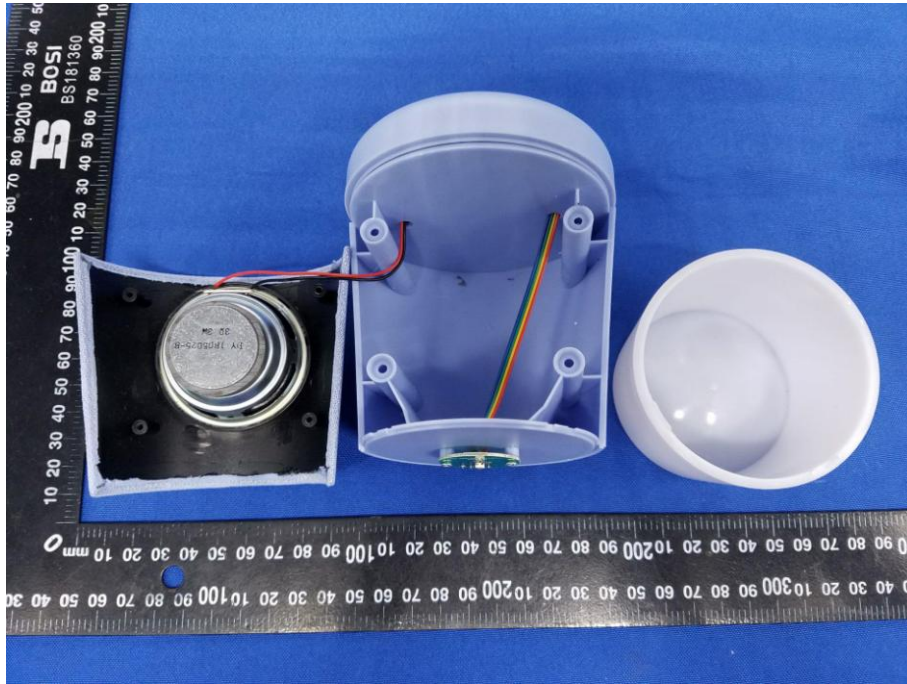

Appendix B: Photographs of EUT

Product: Bluetooth Speaker

Model: CQL1681-B

Internal Photos

Antenna