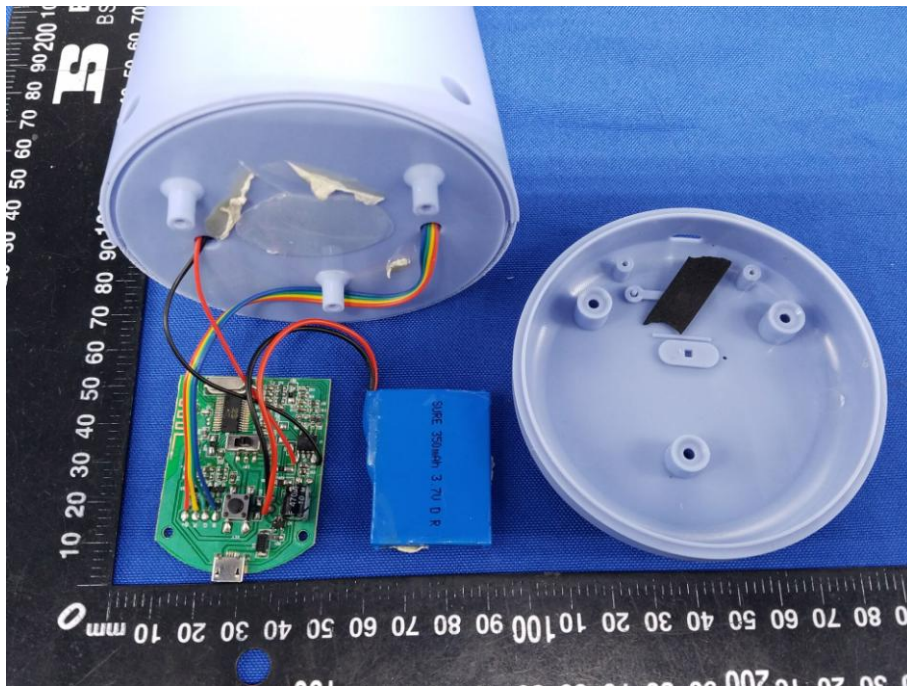

Appendix B: Photographs of EUT

Product: Bluetooth Speaker

Model: CQL1681-B

Internal Photos

Antenna