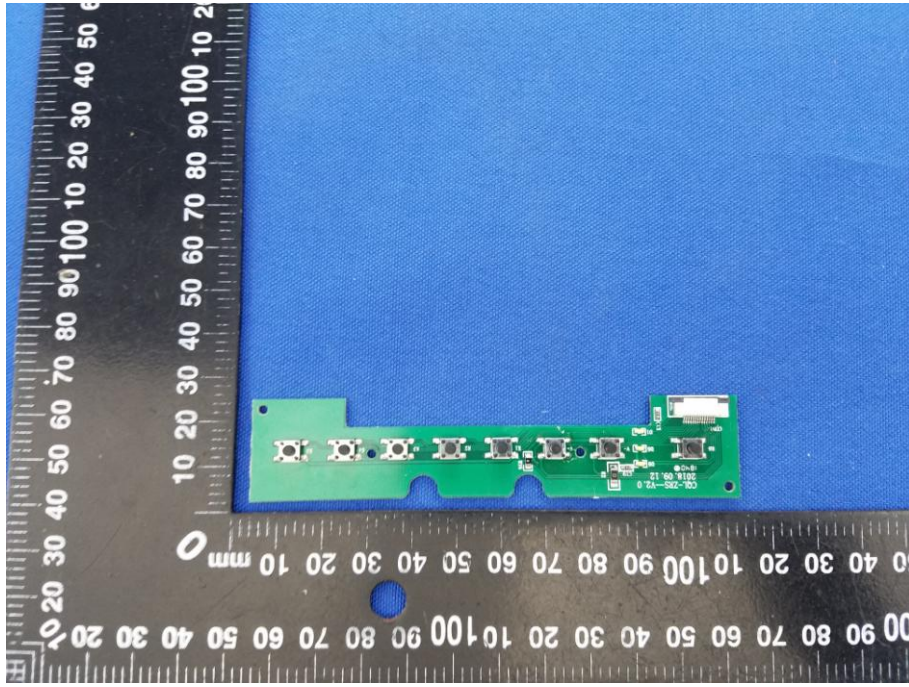

## Appendix B: Photographs of EUT

Product: Bluetooth Speaker

Model: CQL1674-B

Internal Photos

Antenna