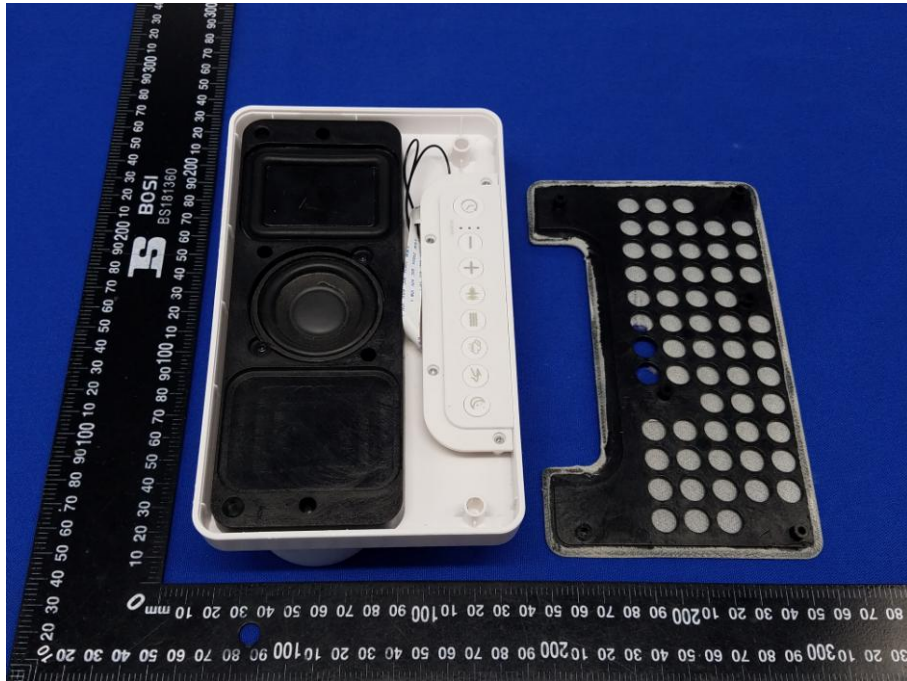

## Appendix B: Photographs of EUT

Product: Bluetooth Speaker

Model: CQL1674-B

Internal Photos

Antenna