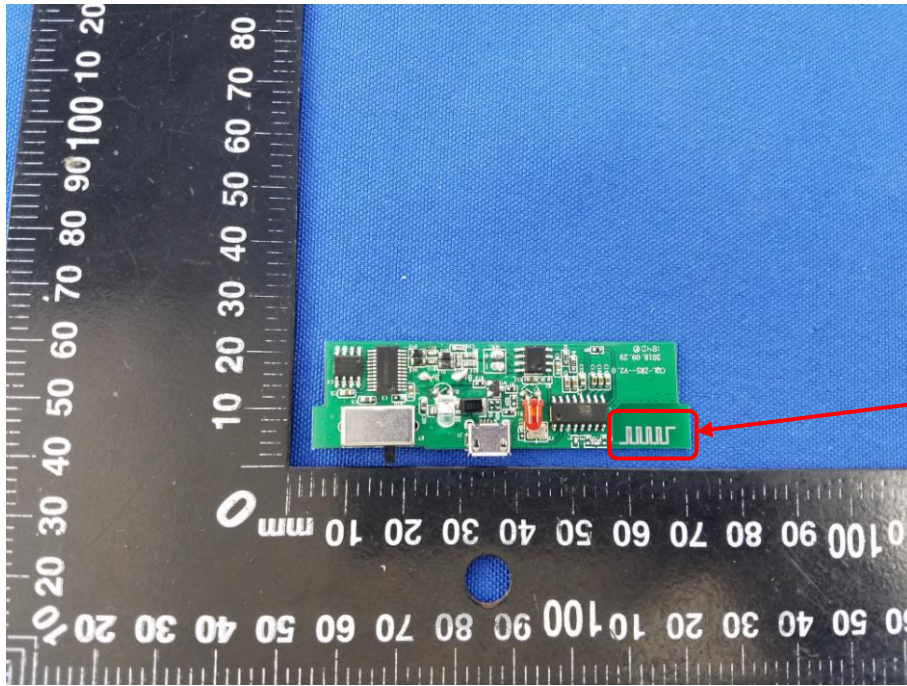

## Appendix B: Photographs of EUT

Product: Bluetooth Speaker

Model: CQL1674-B

Internal Photos

Antenna