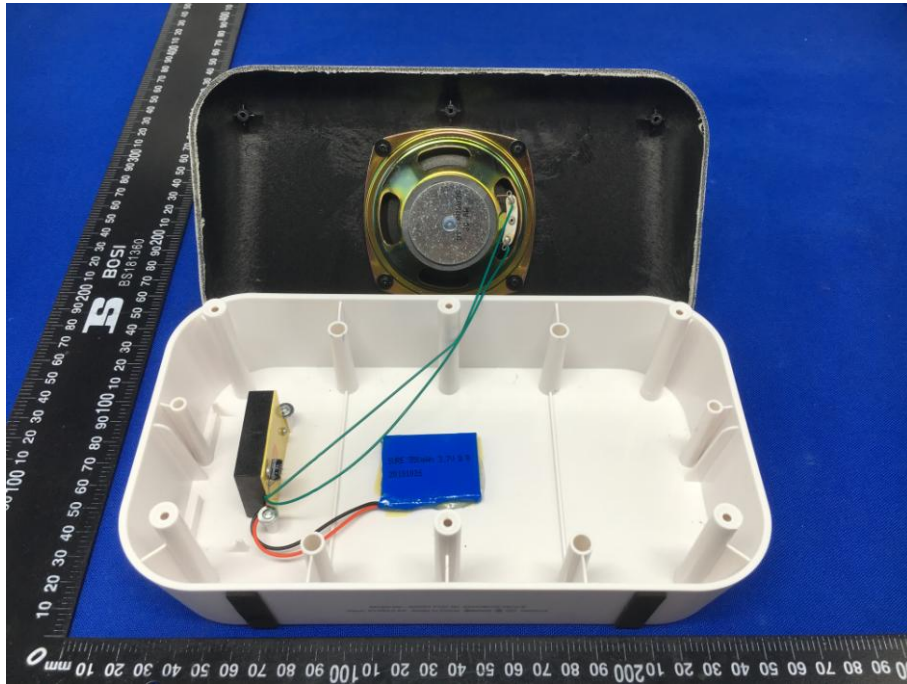

Appendix B: Photographs of EUT

Product: Bluetooth Speaker

Model: CQL1672-B

Internal Photos

Antenna