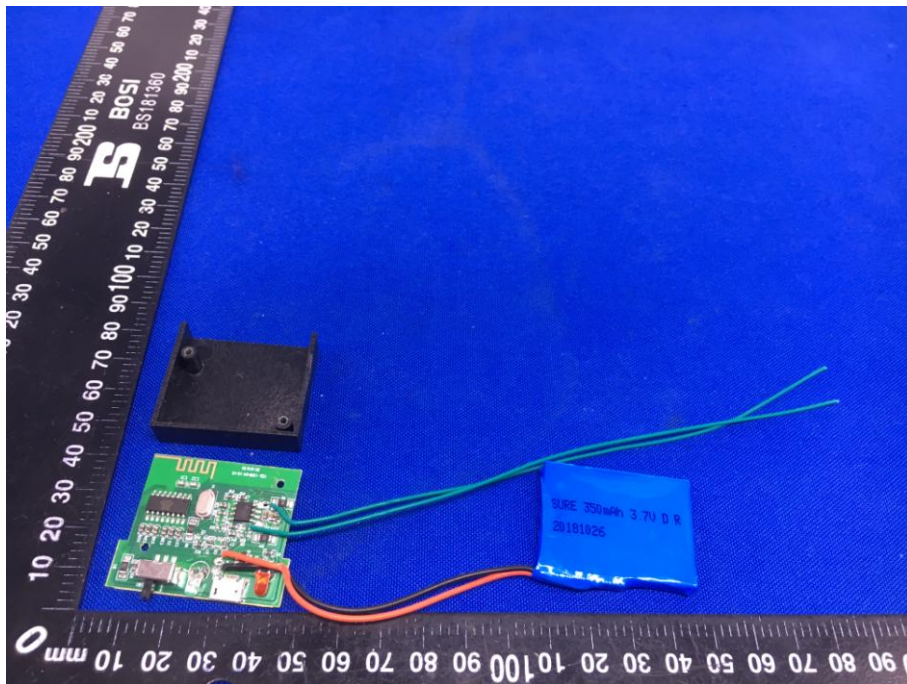

Appendix B: Photographs of EUT

Product: Bluetooth Speaker

Model: CQL1672-B

Internal Photos

Antenna