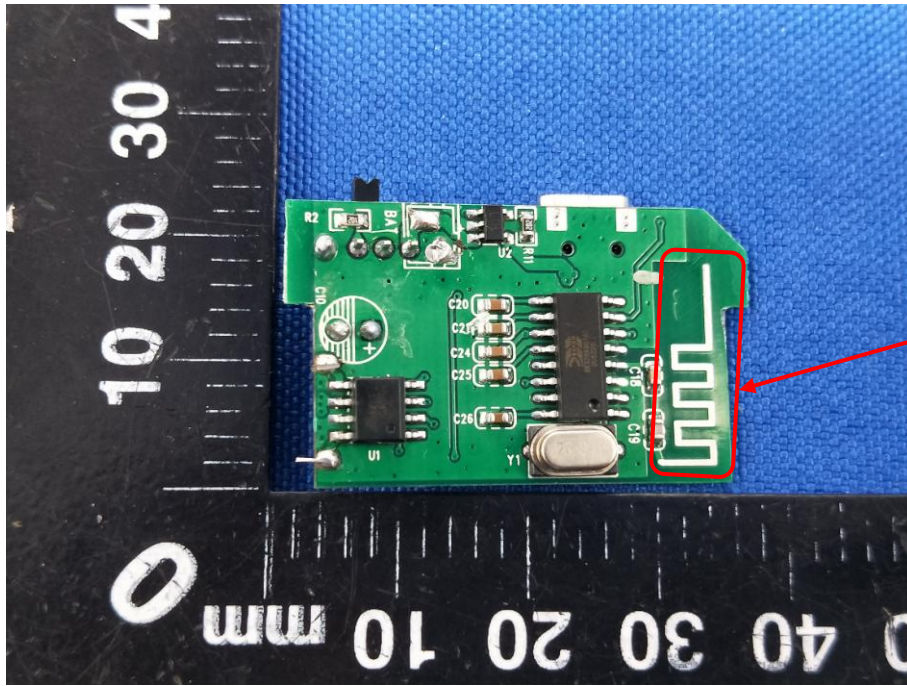

Appendix B: Photographs of EUT

Product: Bluetooth Speaker

Model: CQL1670-B

Internal Photos

Antenna