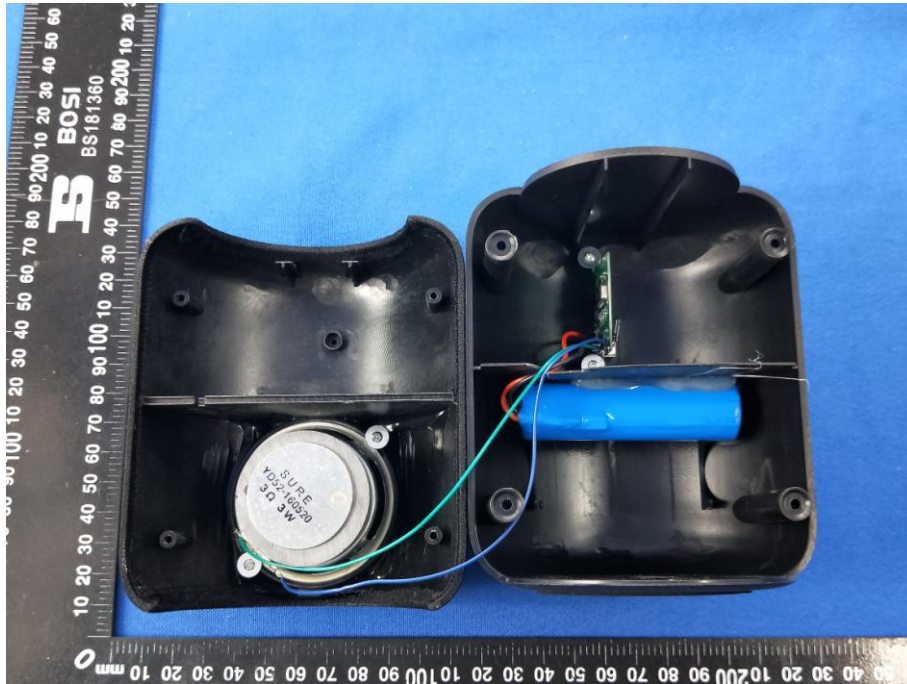

Appendix B: Photographs of EUT

Product: Bluetooth Speaker

Model: CQL1670-B

Internal Photos

Antenna