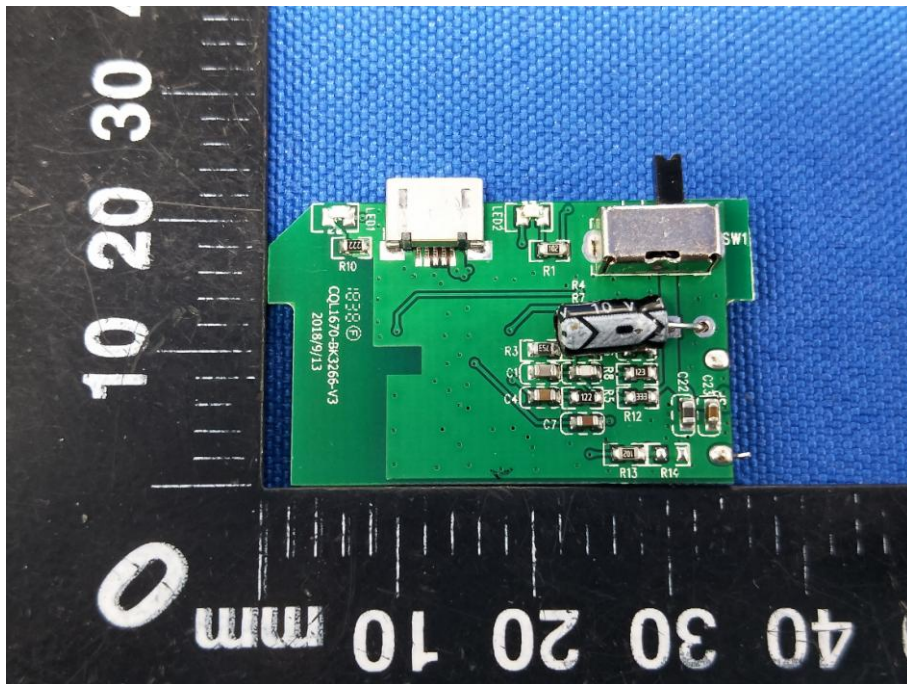

Appendix B: Photographs of EUT

Product: Bluetooth Speaker

Model: CQL1670-B

Internal Photos

Antenna