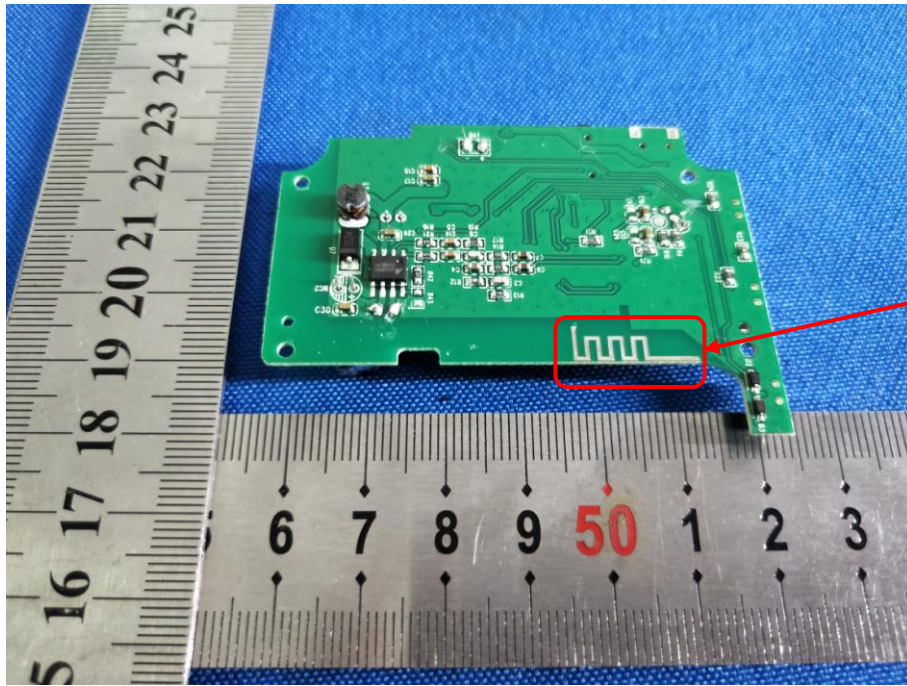

## Appendix B: Photographs of EUT

Product: Bluetooth Speaker

Model: CQL1668-B

Internal Photos

Antenna