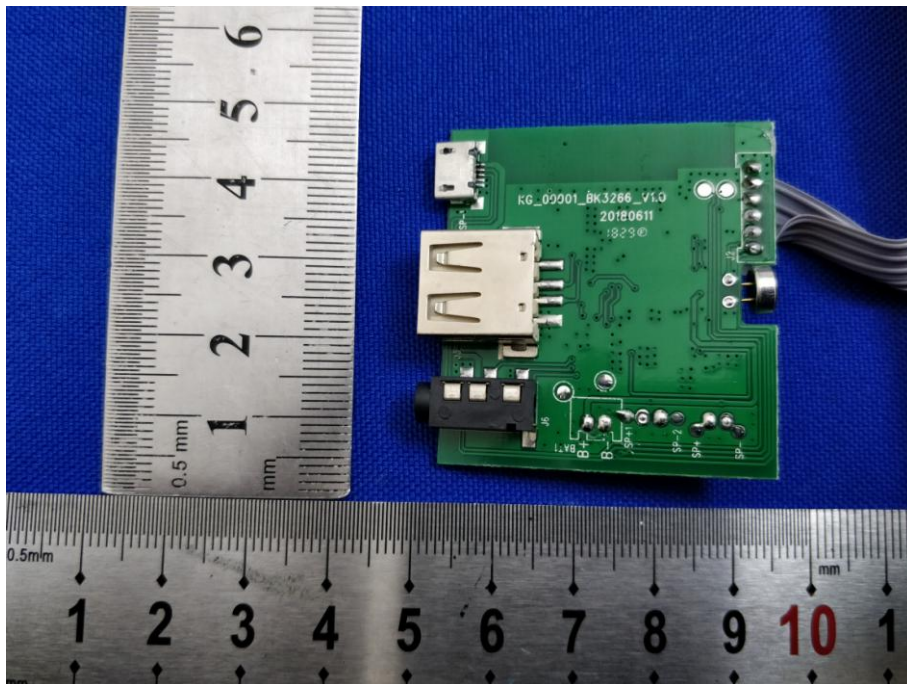

Appendix B: Photographs of EUT

Product: Bluetooth Speaker

Model: CQL1661-B

Internal Photos

Antenna