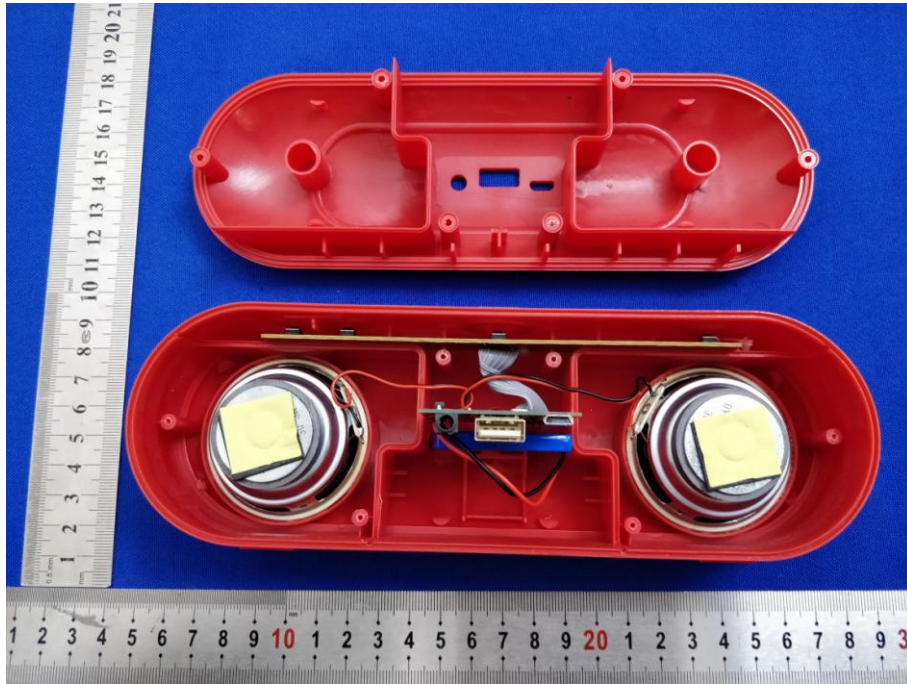

Appendix B: Photographs of EUT

Product: Bluetooth Speaker

Model: CQL1661-B

Internal Photos

Antenna