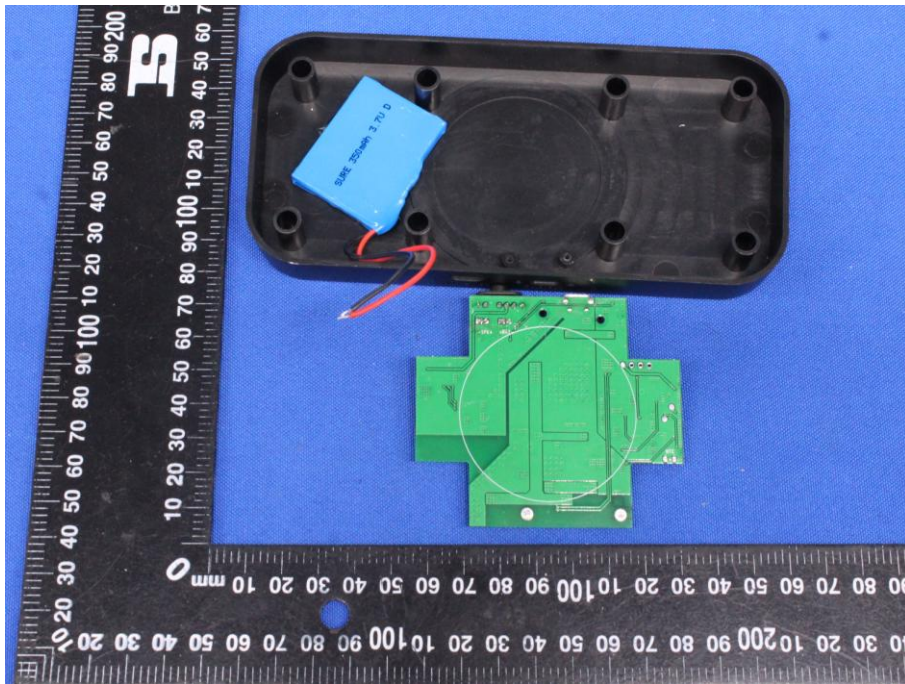

## Appendix B: Photographs of EUT

Product: Bluetooth Speaker

Model: CQL1659-B

Internal Photos

Antenna