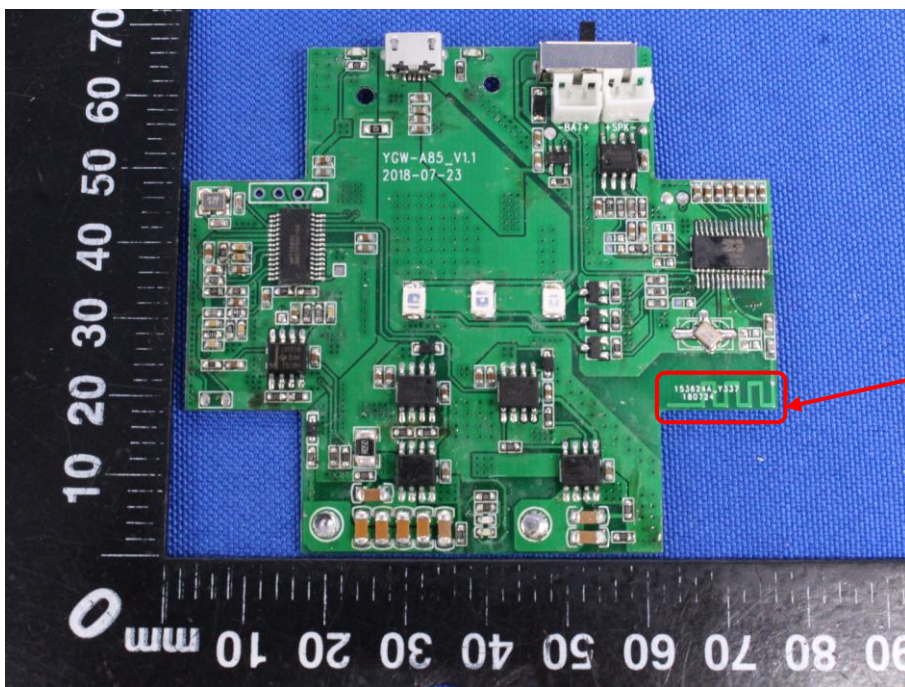

## Appendix B: Photographs of EUT

Product: Bluetooth Speaker

Model: CQL1659-B

Internal Photos

Antenna