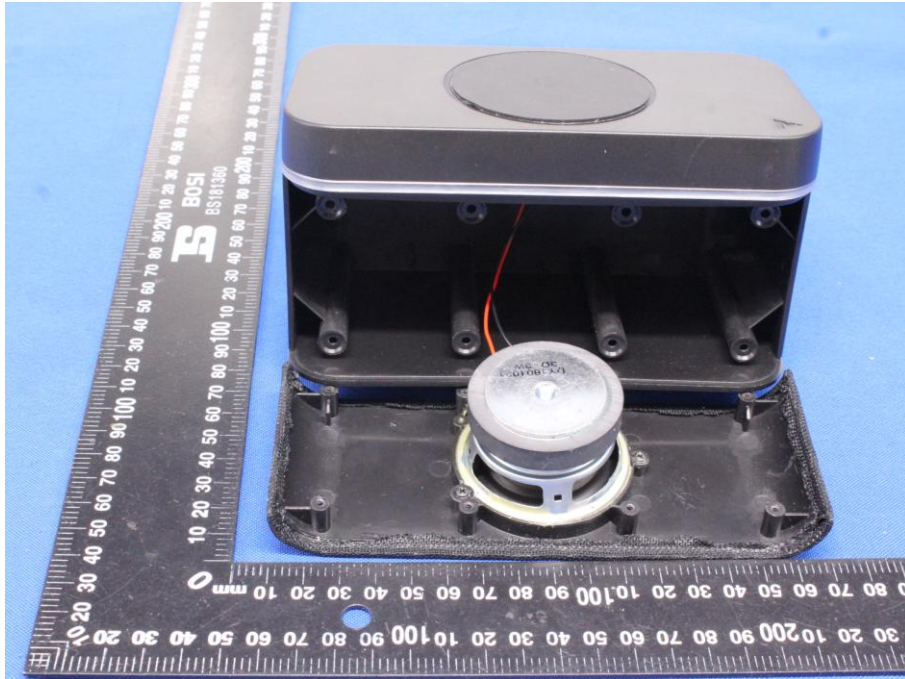

## Appendix B: Photographs of EUT

Product: Bluetooth Speaker

Model: CQL1659-B

Internal Photos

Antenna