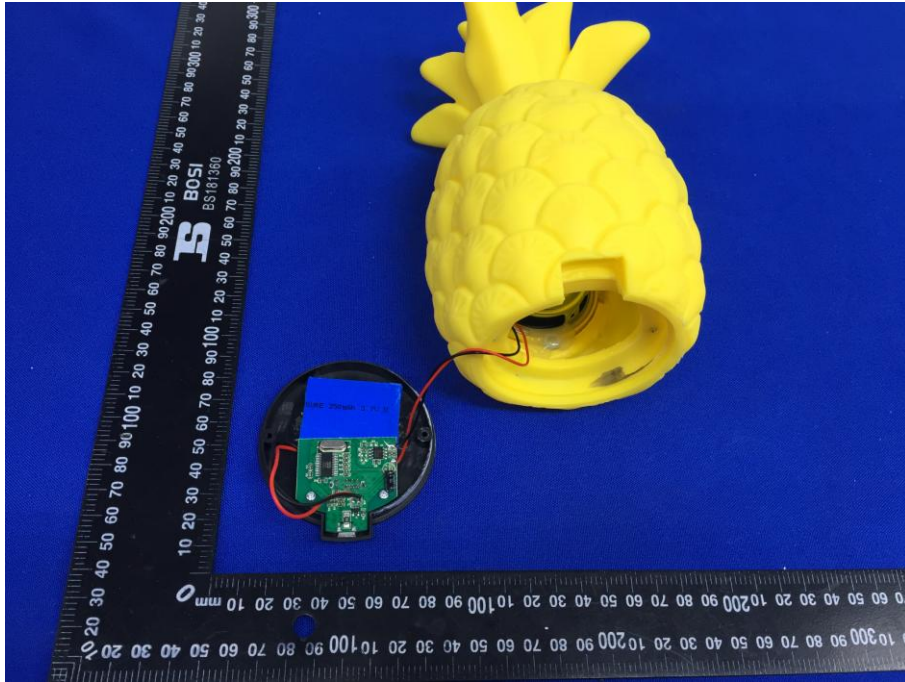

Appendix B: Photographs of EUT

Product: Bluetooth Speaker

Model: CQL1655-B

Internal Photos

Antenna