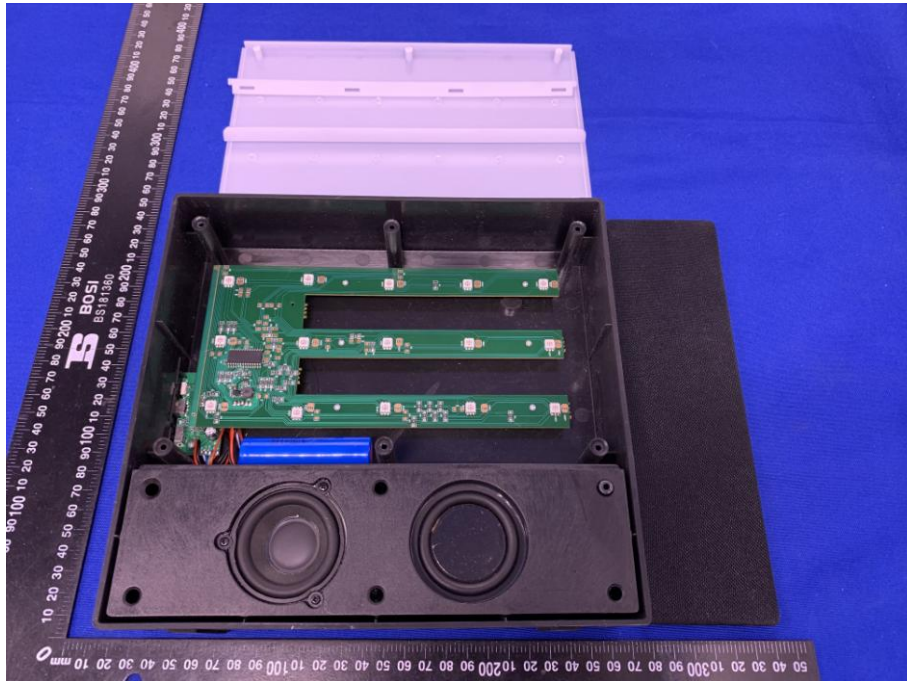

Appendix B: Photographs of EUT

Product: Bluetooth Speaker

Model: CQL1646-B

Internal Photos

Antenna