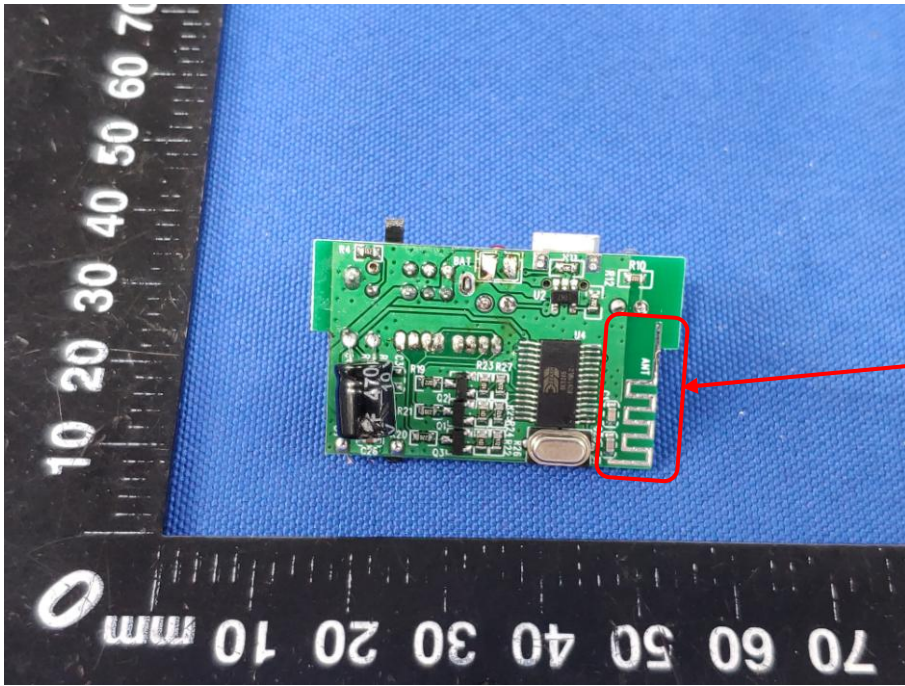

Appendix B: Photographs of EUT

Product: Bluetooth Speaker

Model: CQL1617-B

Internal Photos

Antenna