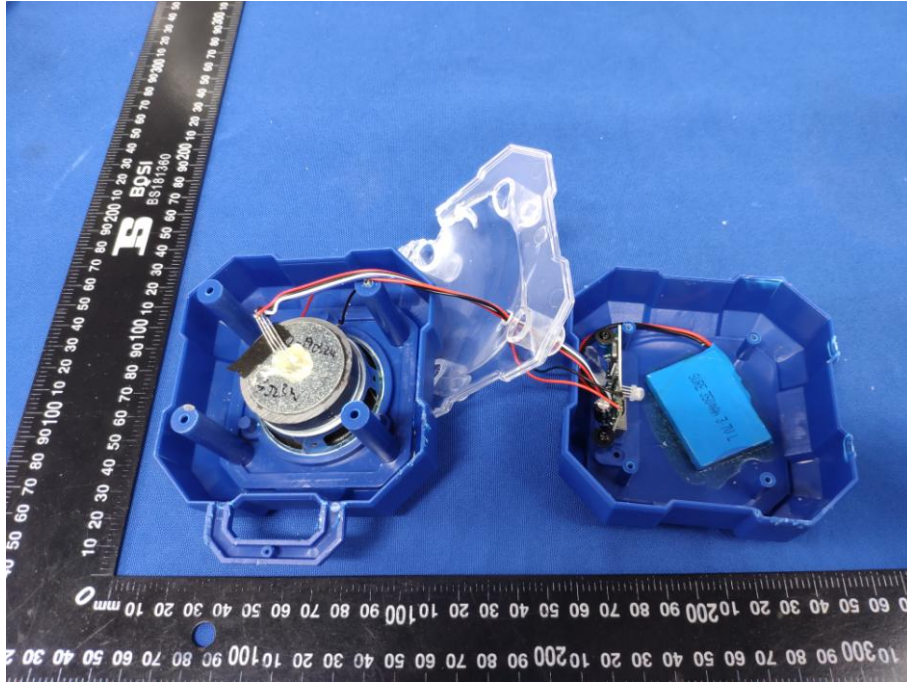

Appendix B: Photographs of EUT

Product: Bluetooth Speaker

Model: CQL1617-B

Internal Photos

Antenna