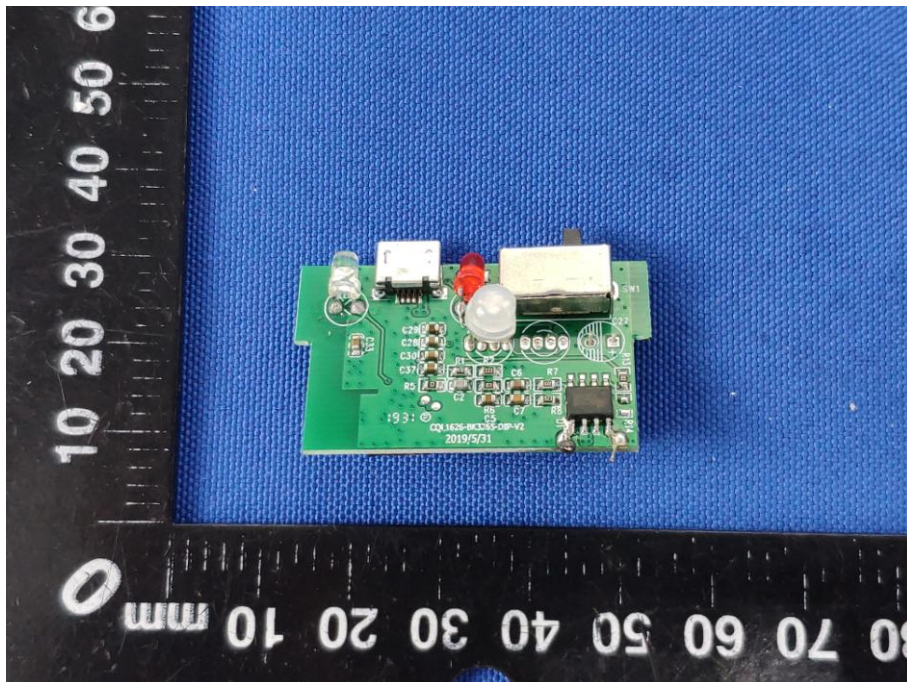

Appendix B: Photographs of EUT

Product: Bluetooth Speaker

Model: CQL1617-B

Internal Photos

Antenna