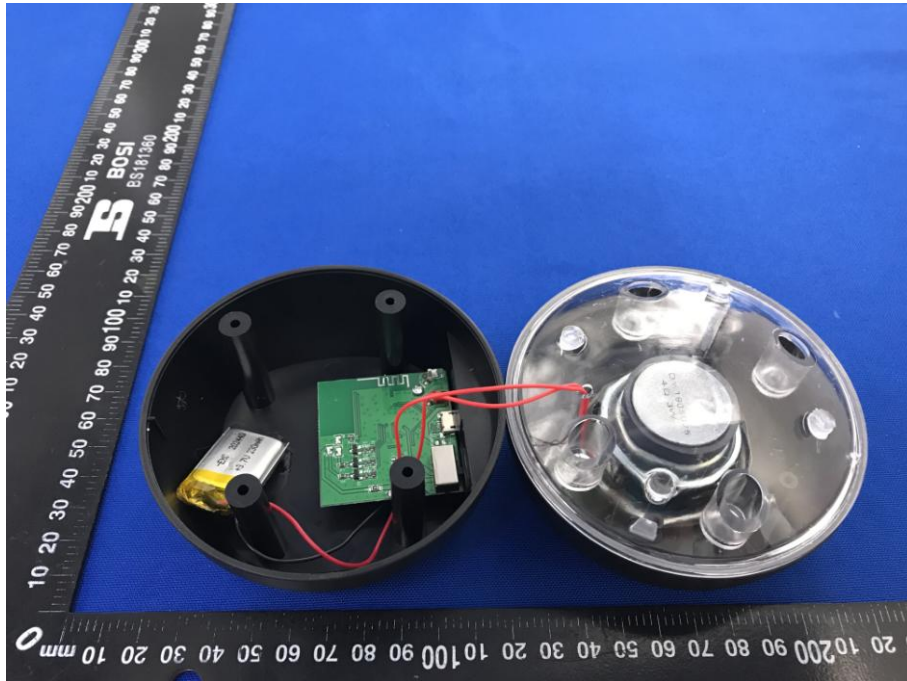

Appendix B: Photographs of EUT

Product: Bluetooth Speaker

Model: CQL1604-B

Internal Photos

Antenna