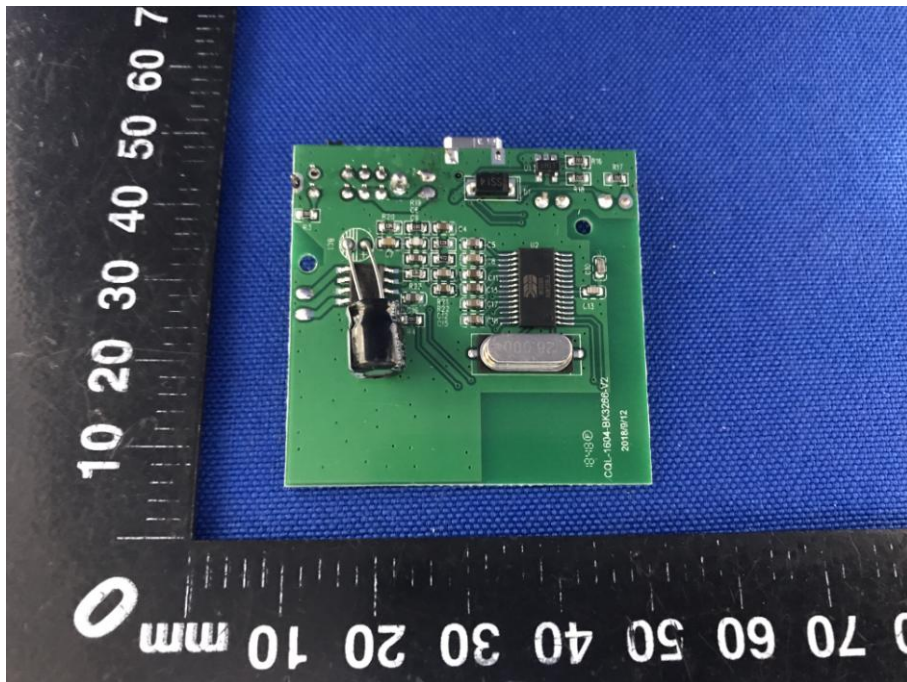

Appendix B: Photographs of EUT

Product: Bluetooth Speaker

Model: CQL1604-B

Internal Photos

Antenna