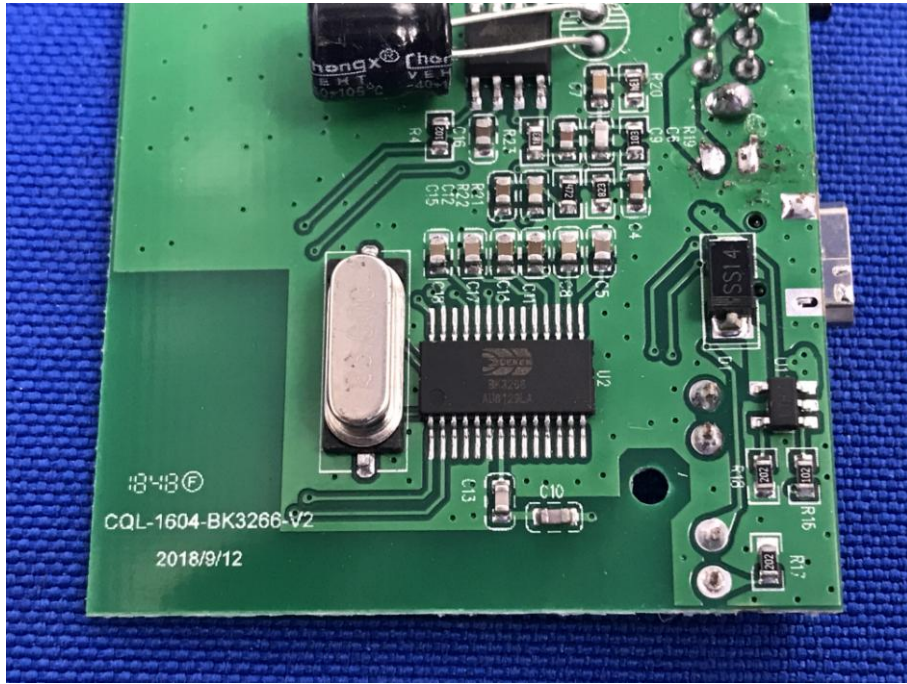

Appendix B: Photographs of EUT

Product: Bluetooth Speaker

Model: CQL1604-B

Internal Photos

Antenna