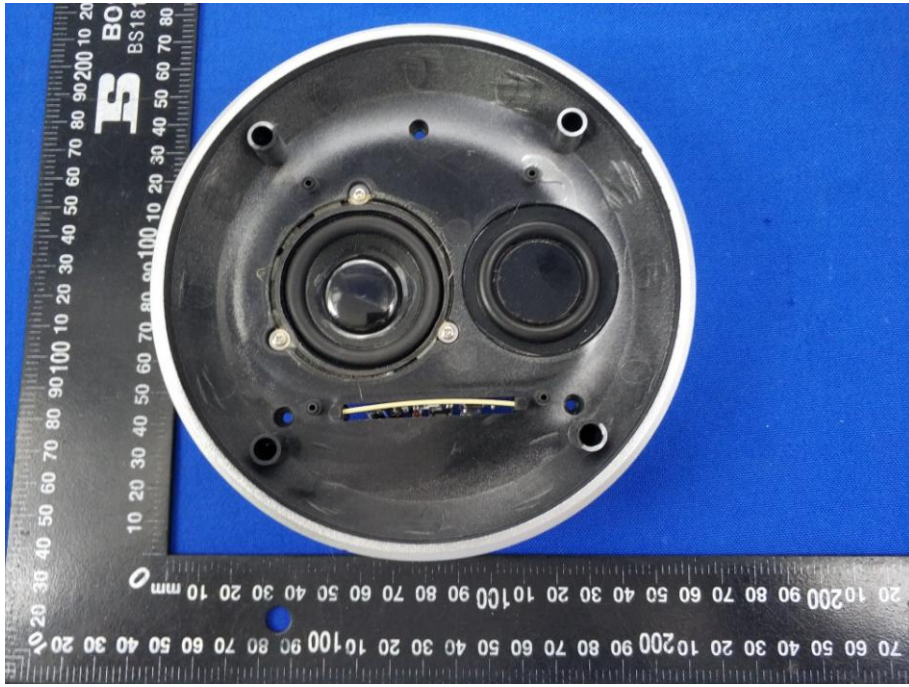

Appendix B: Photographs of EUT

Product: Bluetooth Speaker

Model: CQL1574-TWS

Internal Photos

Antenna