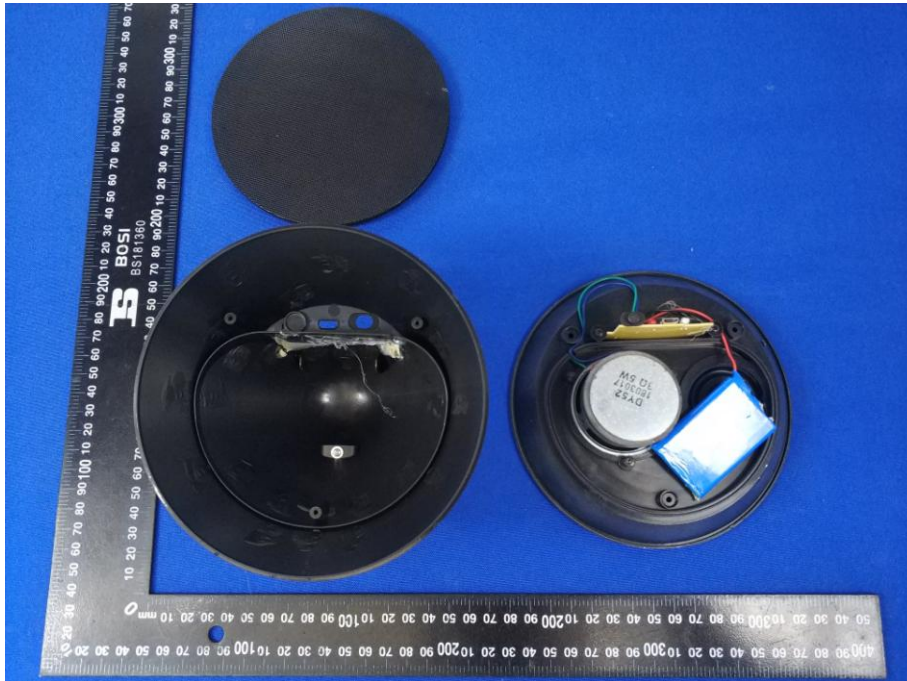

Appendix B: Photographs of EUT

Product: Bluetooth Speaker

Model: CQL1574-TWS

Internal Photos

Antenna