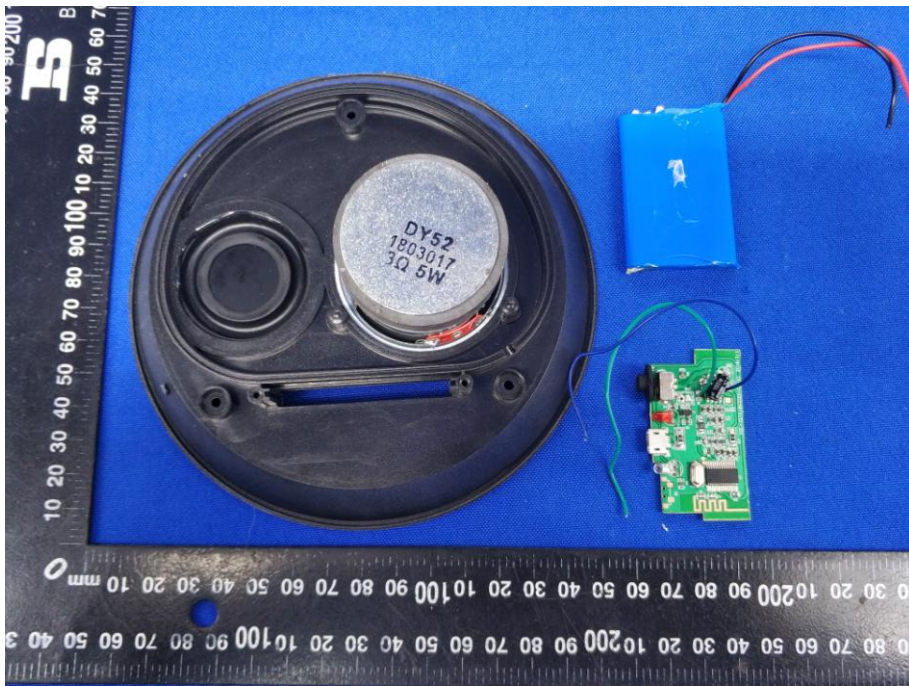

Appendix B: Photographs of EUT

Product: Bluetooth Speaker

Model: CQL1574-TWS

Internal Photos

Antenna