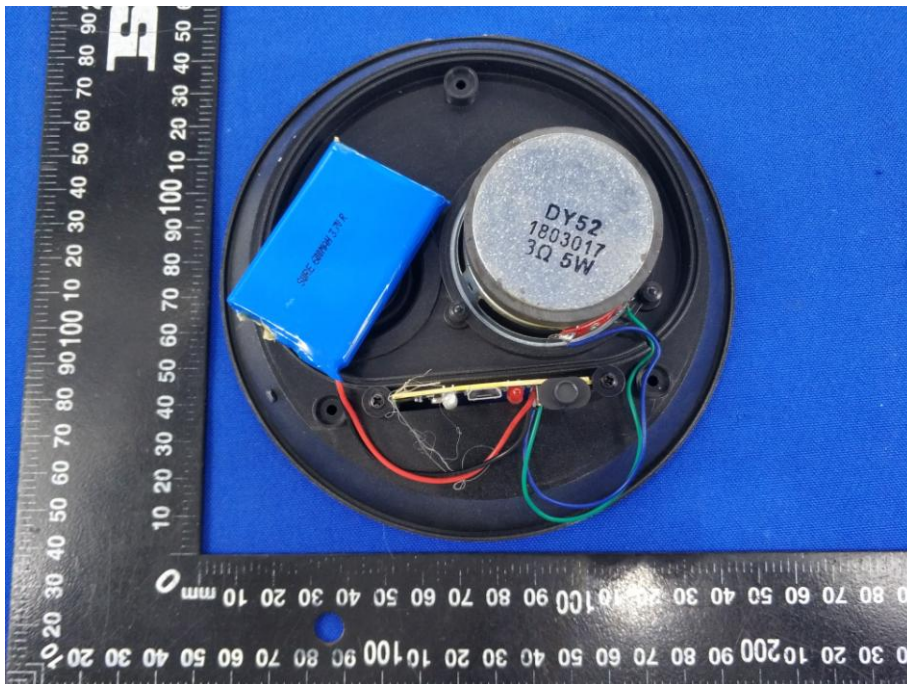

Appendix B: Photographs of EUT

Product: Bluetooth Speaker

Model: CQL1574-TWS

Internal Photos

Antenna