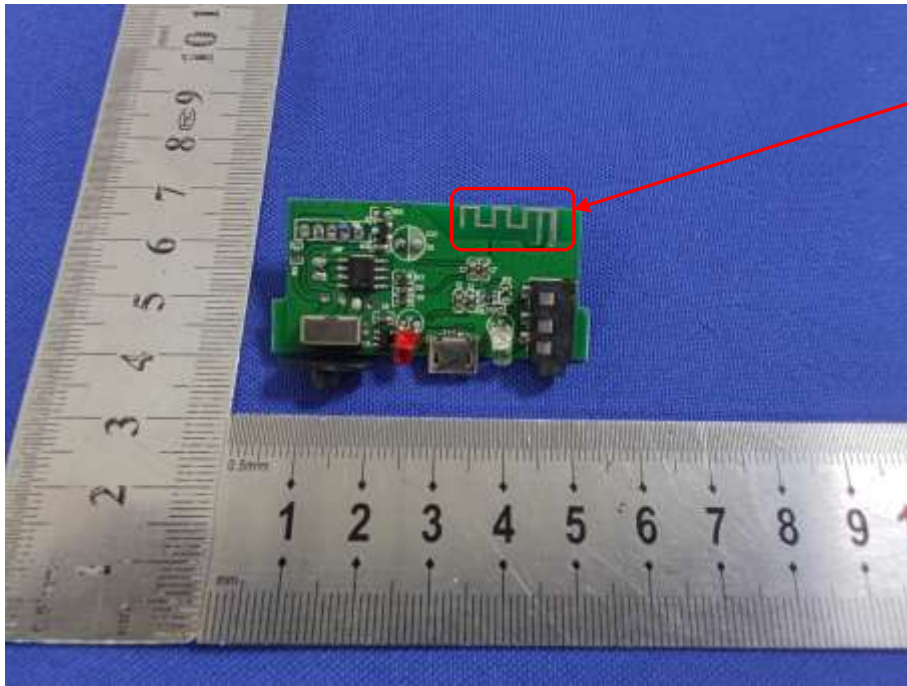

Appendix B: Photographs of EUT

Product: Bluetooth Speaker

Model: CQL1556-C

Internal Photos

Antenna