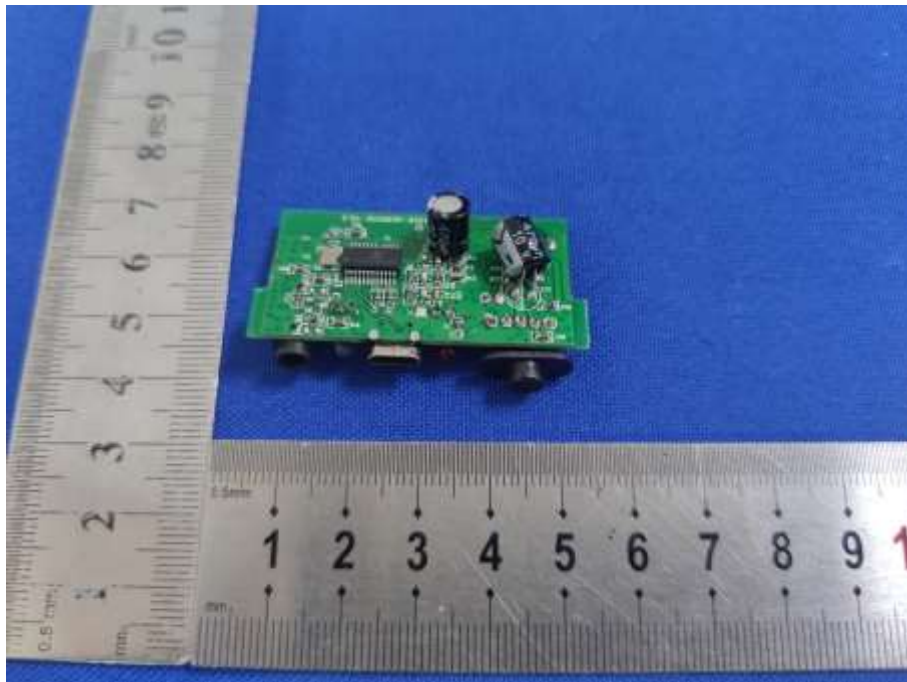

Appendix B: Photographs of EUT

Product: Bluetooth Speaker

Model: CQL1556-C

Internal Photos

Antenna