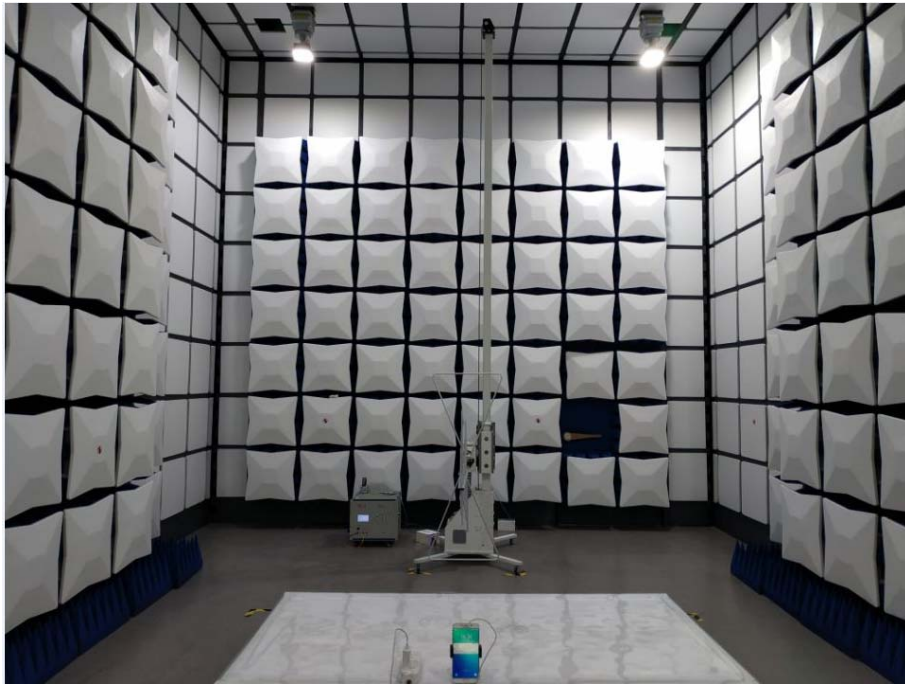

---

Test model: PHW600

Radiated Emission

---

Conducted Power Line Emission test