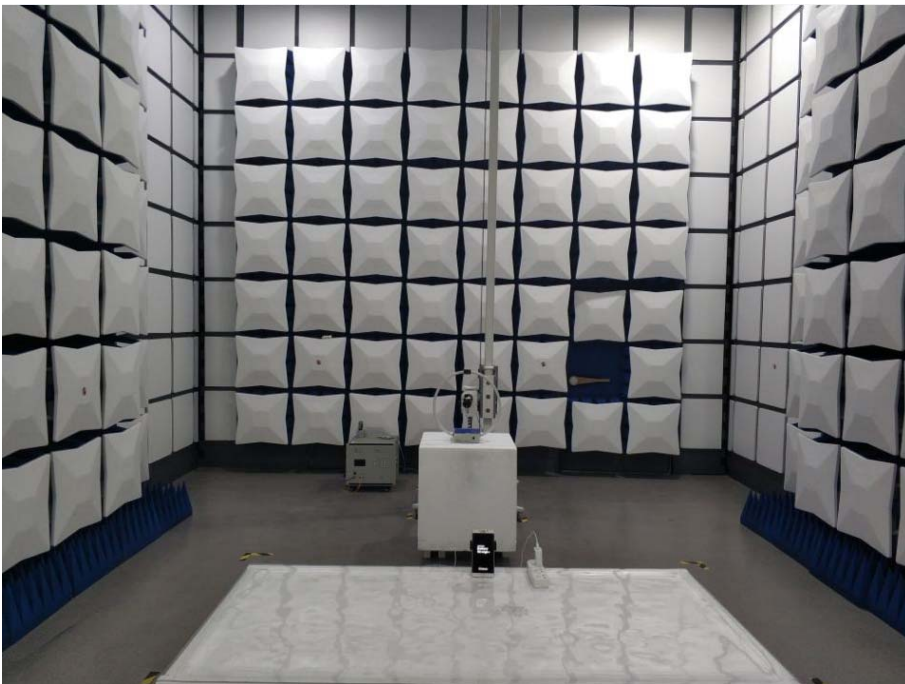

---

Test model: PHW600

Radiated Emission

---

Conducted Power Line Emission test