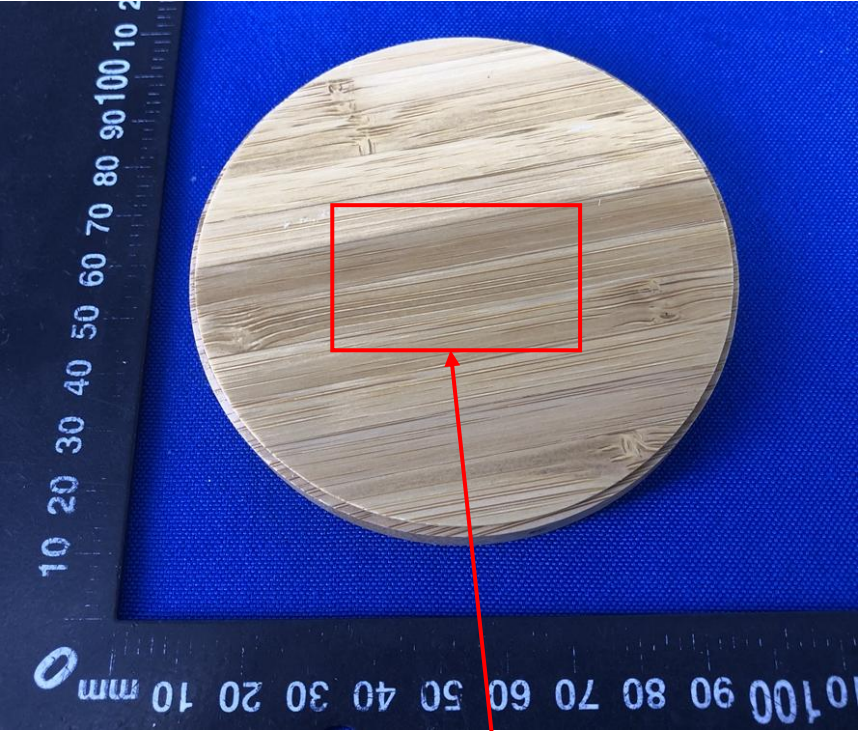

Label Artwork and Location

Model: BWPC100

Label:

Size: L*W=35*20mm

Location