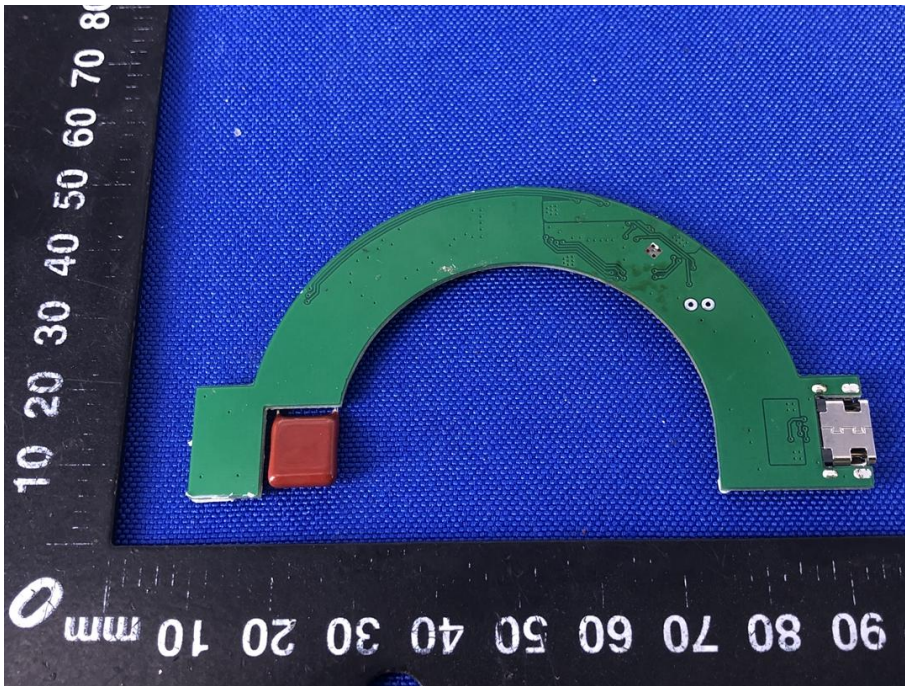

# Appendix B: Photographs of EUT

Product: Wireless Charger

Model: BWPC100

Internal Photos

ANT