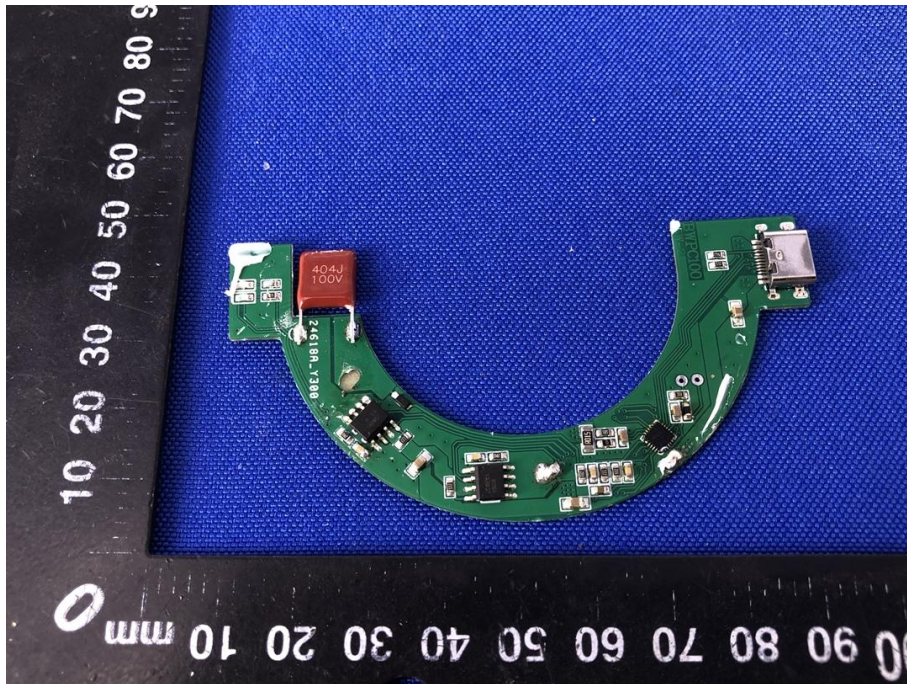

# Appendix B: Photographs of EUT

Product: Wireless Charger

Model: BWPC100

Internal Photos

ANT