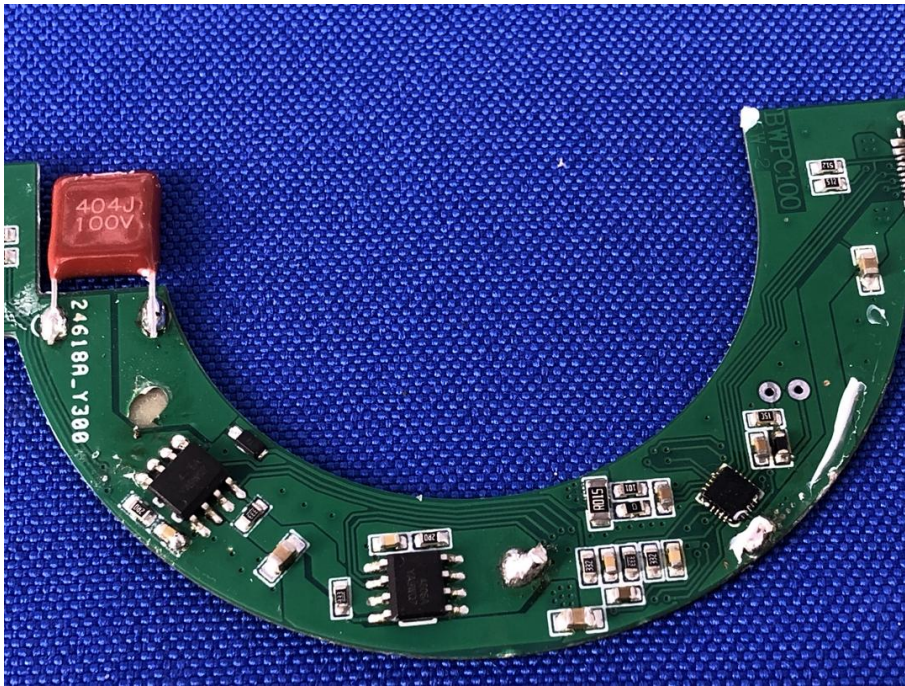

# Appendix B: Photographs of EUT

Product: Wireless Charger

Model: BWPC100

Internal Photos

ANT