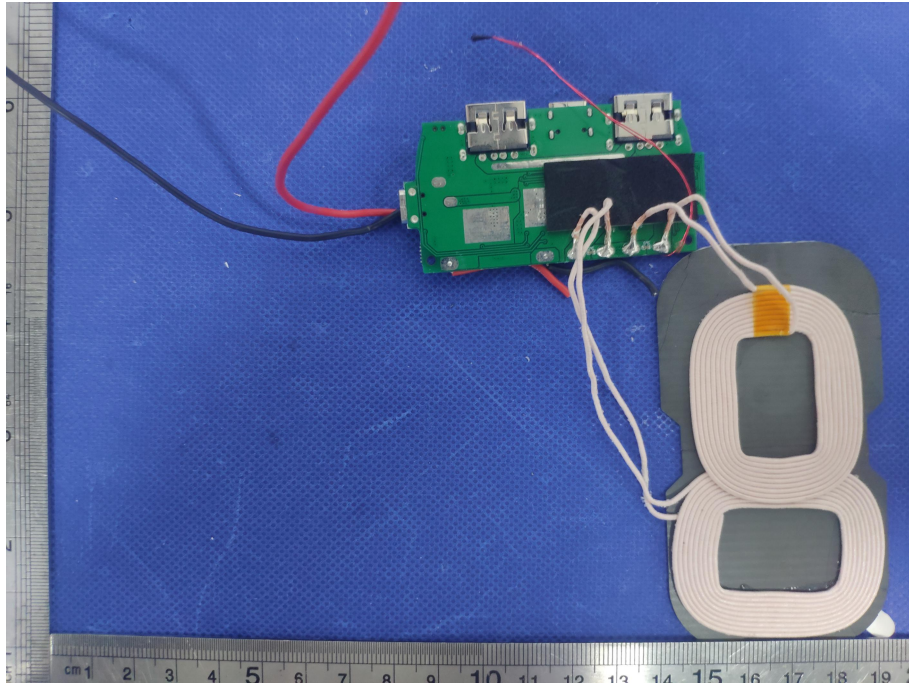

EUT PHOTO(Internal Photos) FCC ID: 2APU5-WWB100

GTS

GTS

GTS

GTS

***** END OF REPORT *****