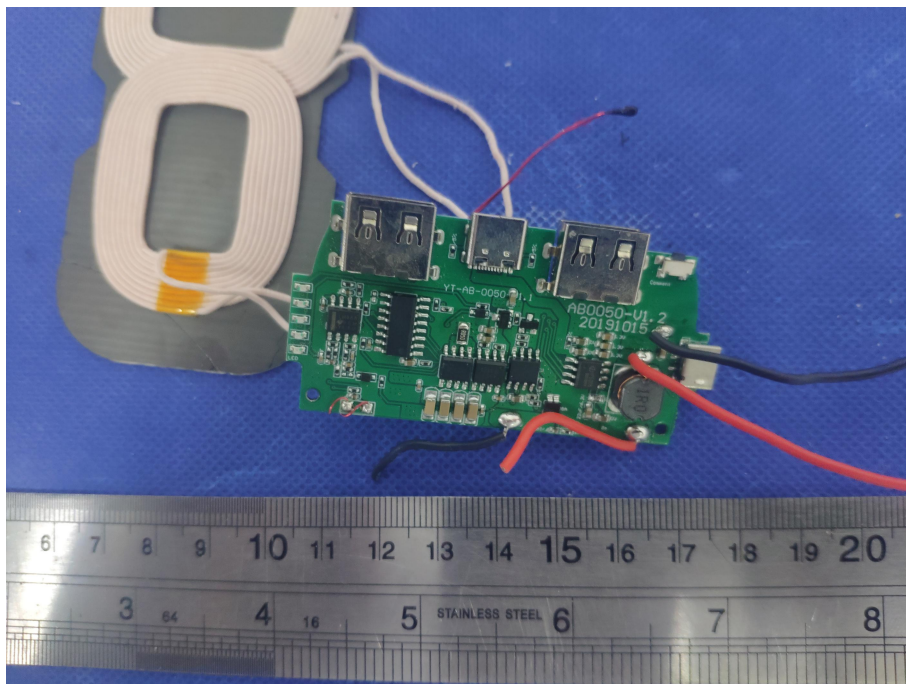

EUT PHOTO(Internal Photos) FCC ID: 2APU5-WWB100

GTS

GTS

GTS

GTS

***** END OF REPORT *****