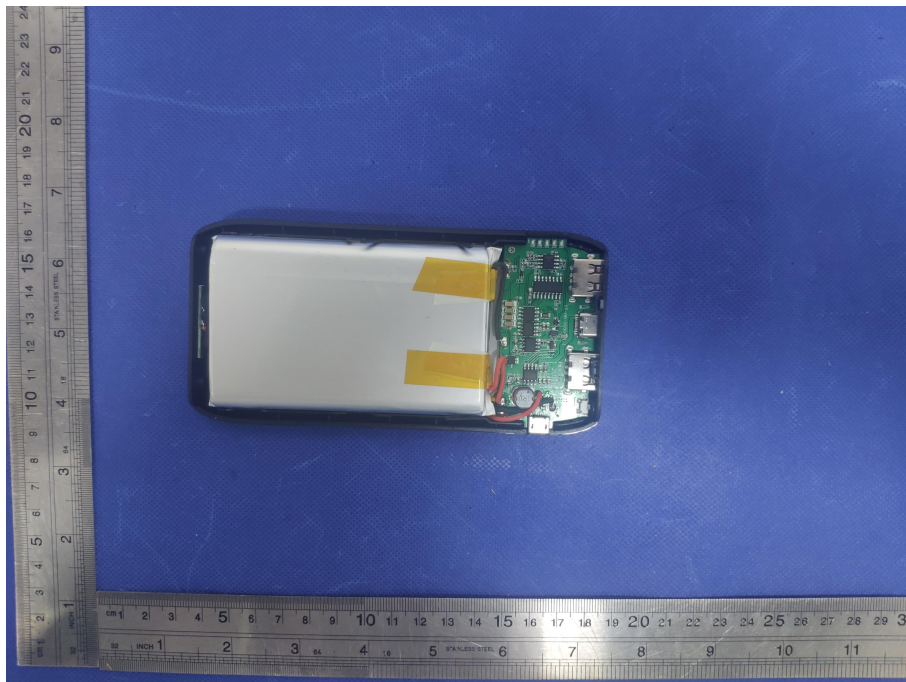

EUT PHOTO(Internal Photos) FCC ID: 2APU5-WWB100

GTS

GTS

GTS

GTS

***** END OF REPORT *****