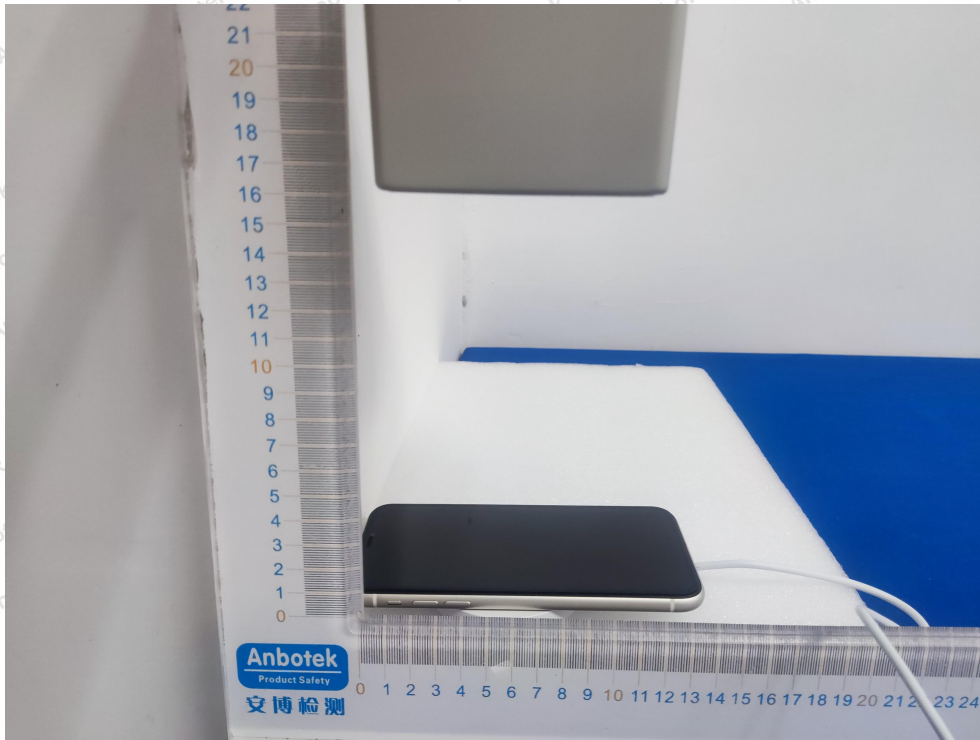

Code: AB-RF-05-b

Hotline
400-003-0500
www.anbotek.com.cn

Anbotek

Product Safety

Shenzhen Anbotek Compliance Laboratory Limited

Address: 1/F., Building D, Sogood Science and Technology Park, Sanwei Community, Hangcheng Street, Bao'an District, Shenzhen, Guangdong, China.
Tel: (86) 0755-26066440 Fax: (86) 0755-26014772 Email: service@anbotek.com