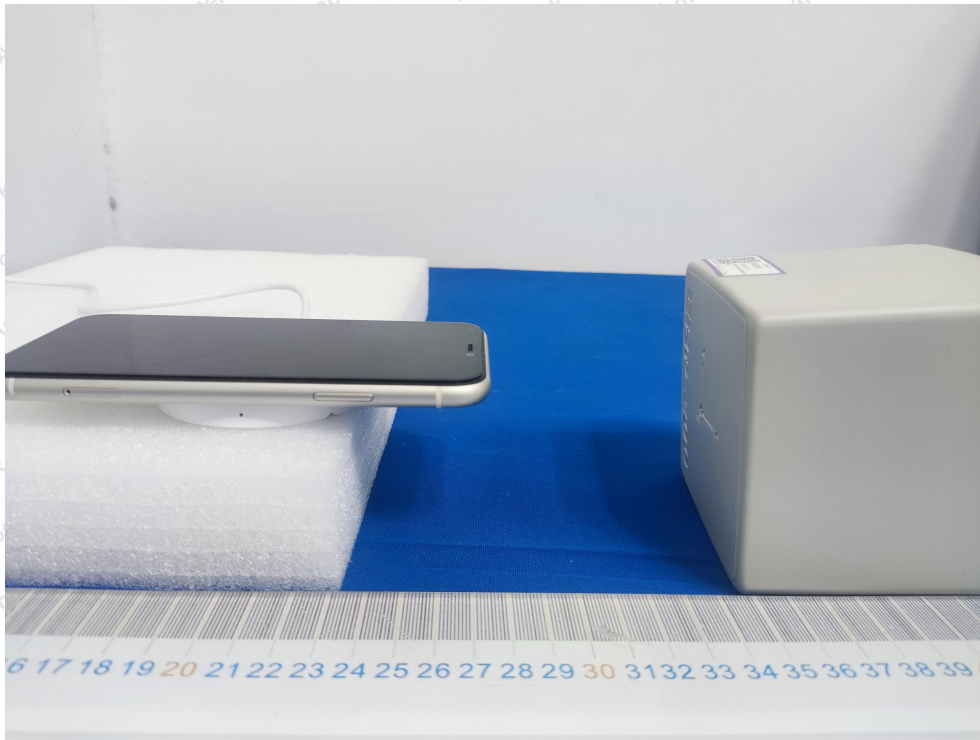

Test Setup Photograph

Anbotek

Product Safety

Shenzhen Anbotek Compliance Laboratory Limited

Address: 1/F., Building D, Sogood Science and Technology Park, Sanwei Community, Hangcheng Street, Bao'an District, Shenzhen, Guangdong, China.
Tel: (86) 0755-26066440 Fax: (86) 0755-26014772 Email: service@anbotek.com