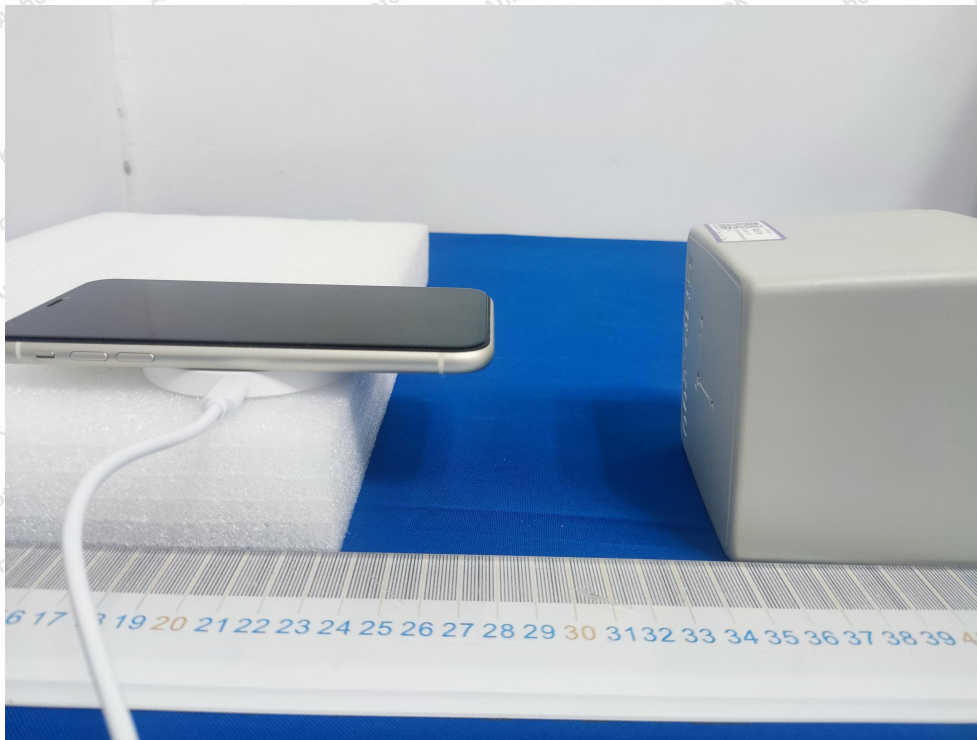

Test Setup Photograph

Anbotek

Product Safety

Shenzhen Anbotek Compliance Laboratory Limited

Address: 1/F., Building D, Sogood Science and Technology Park, Sanwei Community, Hangcheng Street, Bao'an District, Shenzhen, Guangdong, China.
Tel: (86) 0755-26066440 Fax: (86) 0755-26014772 Email: service@anbotek.com