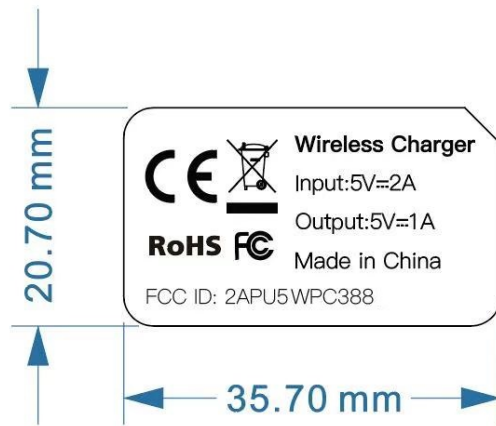

FCC ID LABEL:

1:1

Label Location