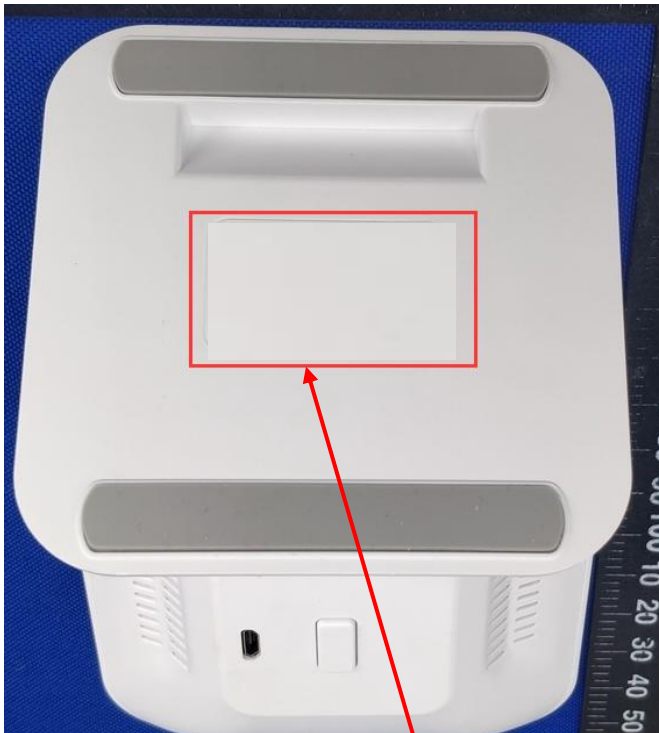

Label Artwork and Location

Model: WPC200 QI

Label:

Size: L*W= 40*25mm

Location