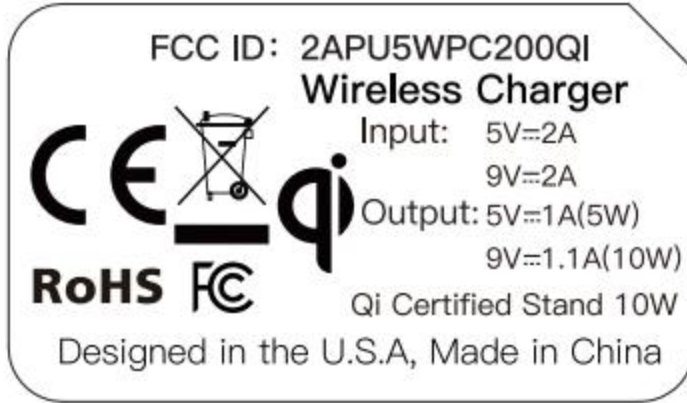

Label Artwork and Location

Model: WPC200 QI

Label:

Size: L*W= 40*25mm

Location