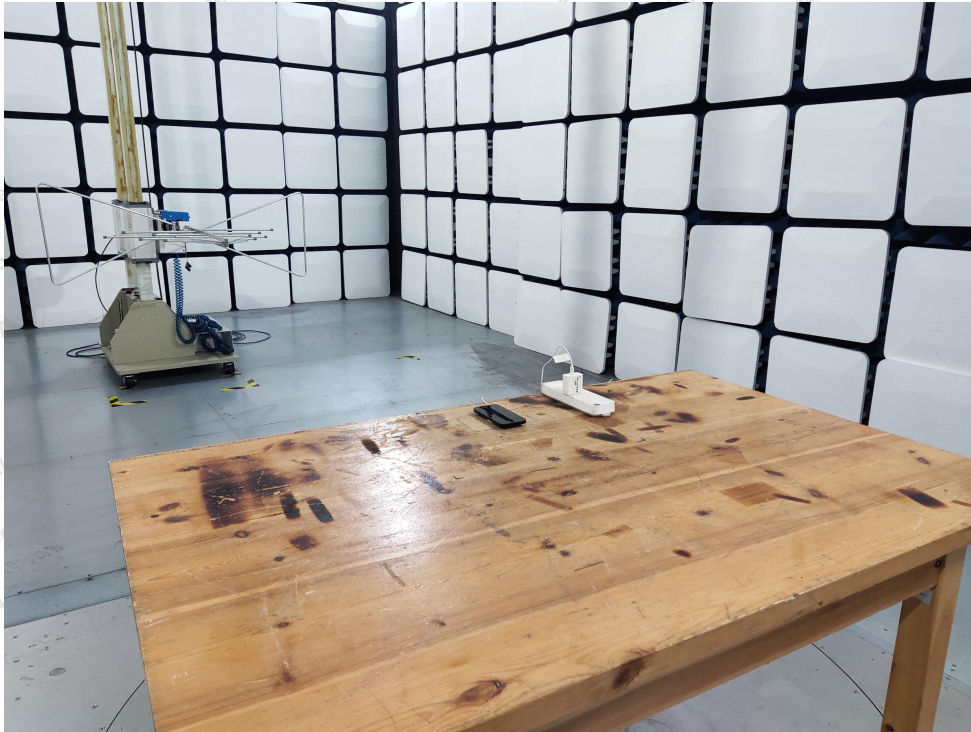

Test Setup Photograph

Photo of Conducted Emission Measurement

Photo of Radiation Emission Test

Anbotek

Product Safety

Shenzhen Anbotek Compliance Laboratory Limited

Address: 1/F., Building D, Sogood Science and Technology Park, Sanwei Community, Hangcheng Street, Bao'an District, Shenzhen, Guangdong, China.
Tel: (86) 0755-26066440 Fax: (86) 0755-26014772 Email: service@anbotek.com