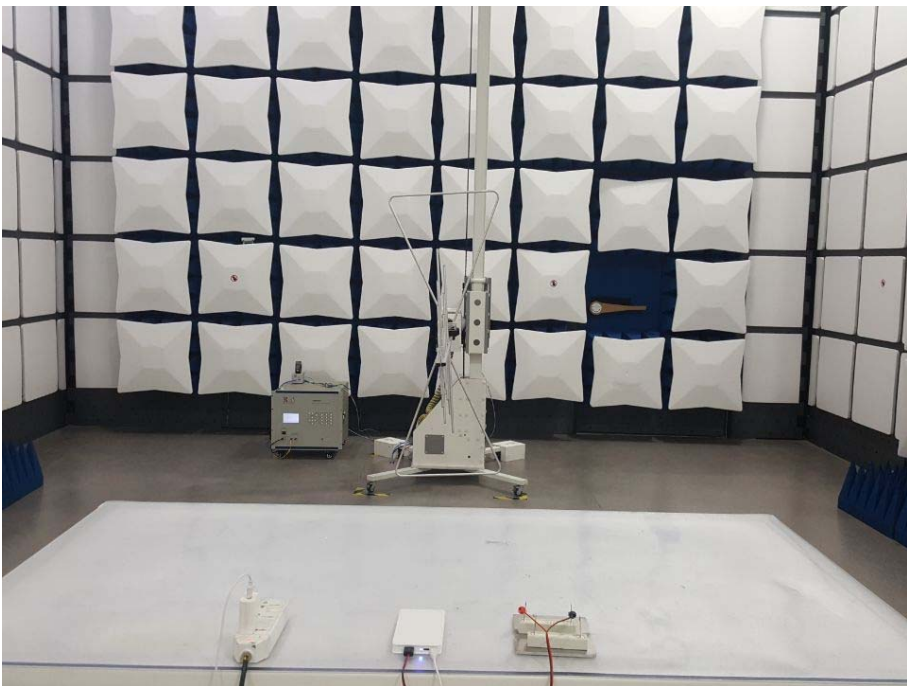

---

Test Model: PBW500

Radiated Emission

---

Conducted Power Line Emission test