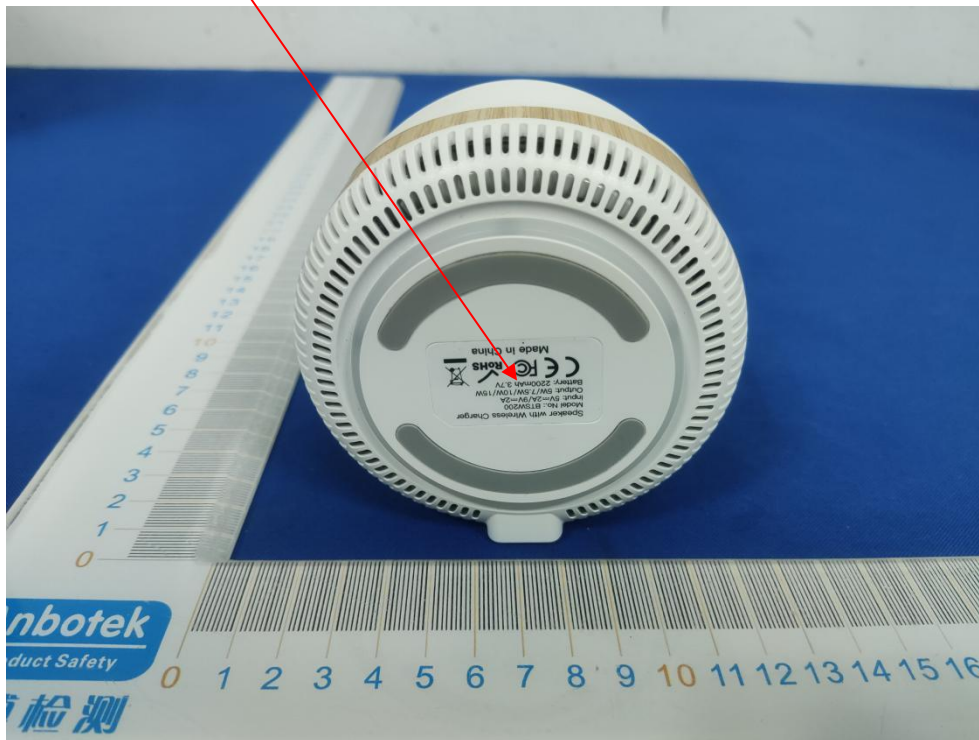

Label Location On EUT

Label

Product Name: Wireless Charger

Model No.: BTSW200B

FCC ID: 2APU5-BTSW200

This device complies with Part 15 of the FCC Rules. Operation is subject to the following two conditions: