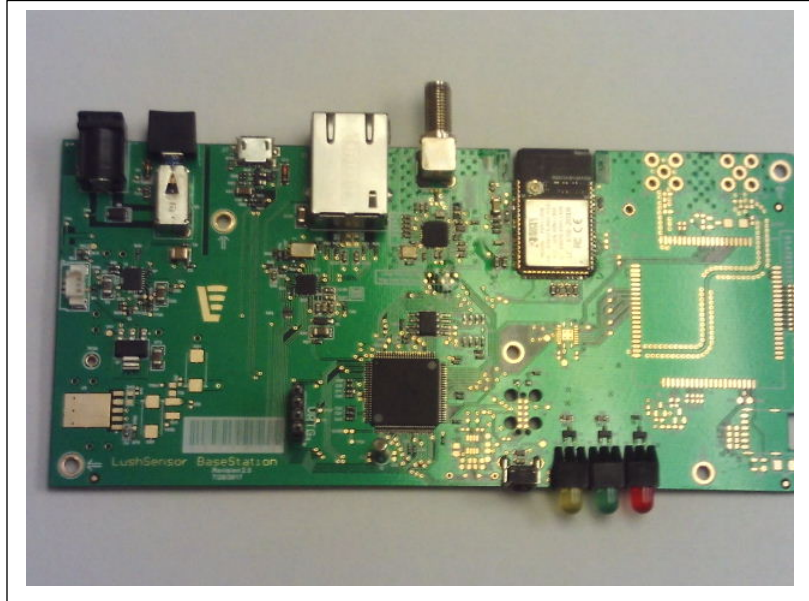

**PHOTOGRAPHS: INTERNAL
PHYZIKA Technologies, Gateway Model LS-GW-00-000W-01**

Radio

WiFi Chip FCC ID

U1

U4

U7

U8

U13

PCB Top

PCB Bottom