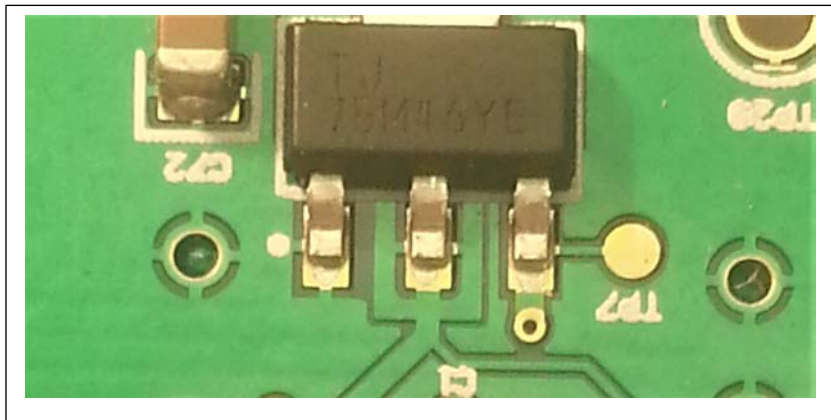

**PHOTOGRAPHS: INTERNAL
PHYZIKA Technologies, Gateway Model LS-GW-00-000W-01**

Radio

WiFi Chip FCC ID

U1

U4

U7

U8

U13