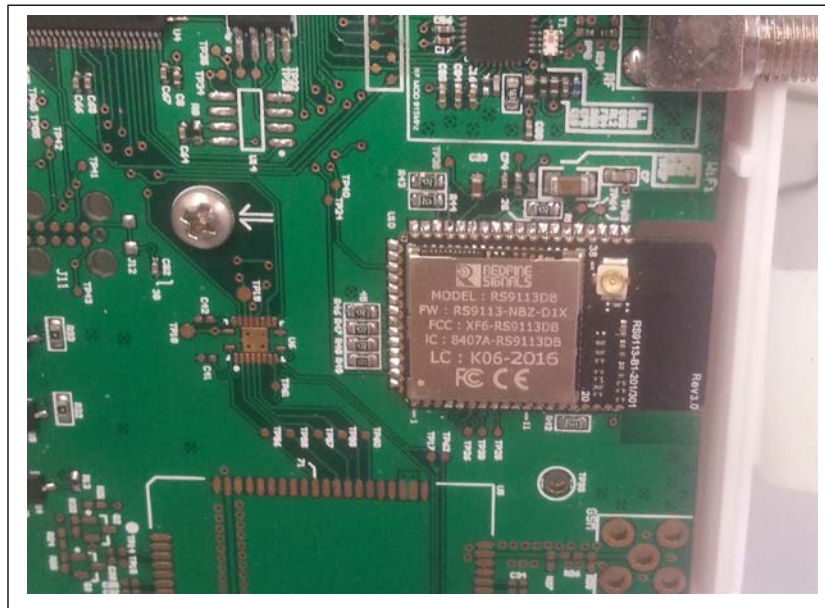

**PHOTOGRAPHS: INTERNAL
PHYZIKA Technologies, Gateway Model LS-GW-00-000W-01**

Radio

WiFi Chip FCC ID

U1

U4

U7

U8

U13