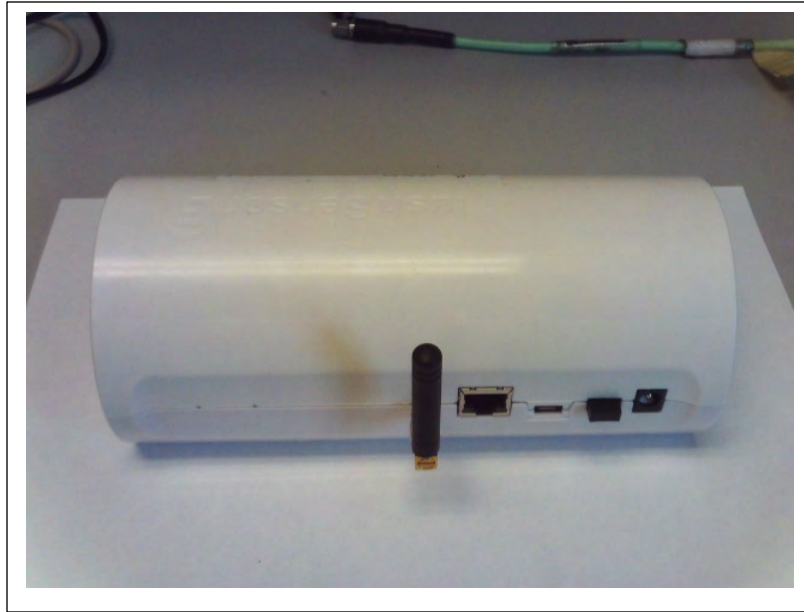

**PHOTOGRAPHS: EXTERNAL**  
**PHYZIKA Technologies, Gateway Model LS-GW-00-000W-01**

Order Number: F2P18768A

Client: PHYZIKA Technologies  
Model: Gateway Model LS-GW-00-000W-01