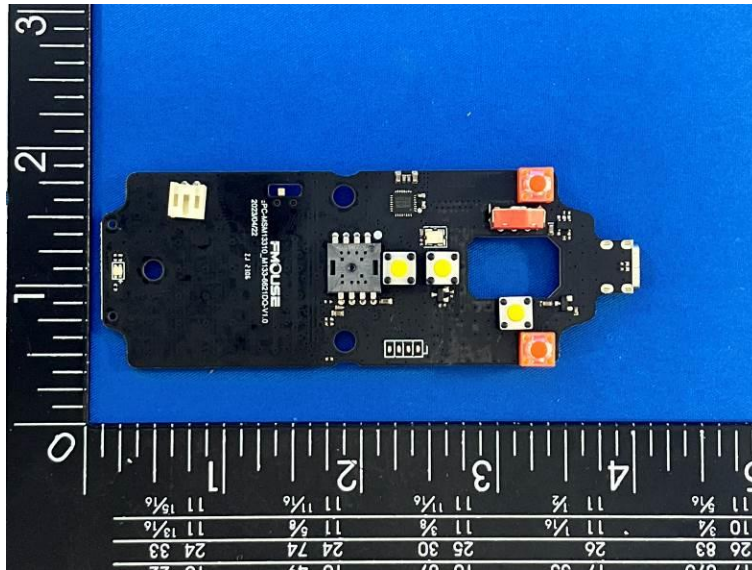

# Internal Photos of the EUT

Photo 1

Photo 2

Photo 3

Photo 4

Photo 5

Photo 6

BLE/2.4G PCB  
Antenna