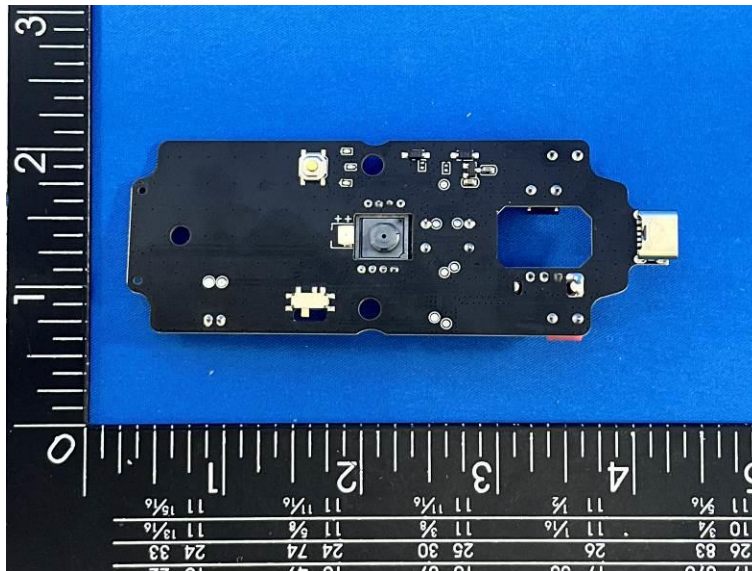

# Internal Photos of the EUT

Photo 1

Photo 2

Photo 3

Photo 4

Photo 5

Photo 6

BLE/2.4G PCB  
Antenna