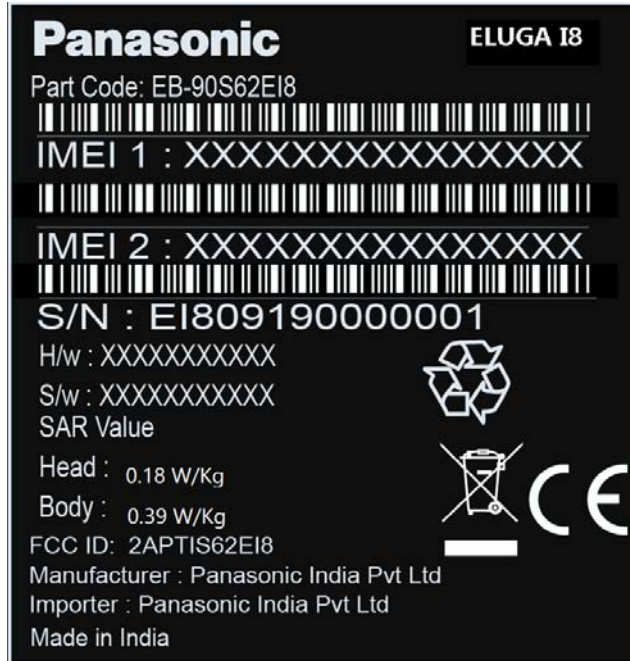

EXHIBIT A - FCC ID LABEL AND LOCATION

FCC ID Label

FCC ID Label Location Information

The label shown shall be permanently affixed at a conspicuous location on the device and be readily visible to the user at the time purchase (Labeling requirements per 2.925)