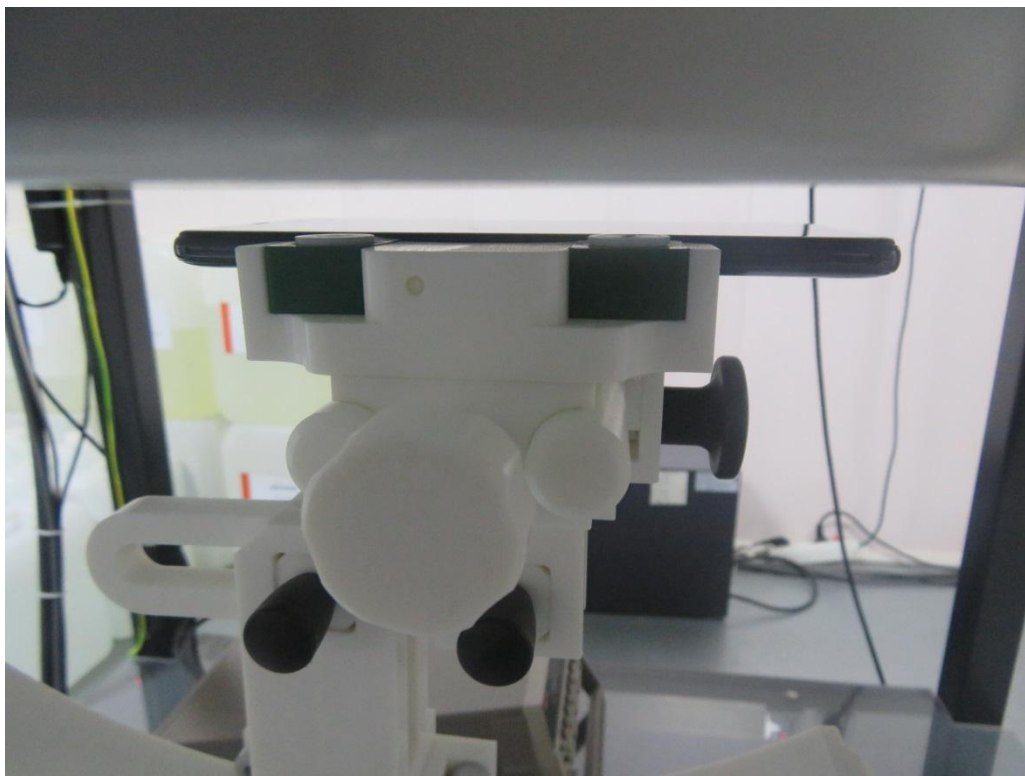

Test Setup Photos for SAR Testing

Head Setup Photo (Left Cheek)

Head Setup Photo (Left Tilt)

Head Setup Photo (Right Cheek)

Head Setup Photo (Right Tilt)

10mm body-worn Back Side Setup Photo (hotspot)

10mm body-worn Front Side Setup Photo (hotspot)

10mm body-worn Left Side Setup Photo (hotspot)

10mm body-worn Right Side Setup Photo (hotspot)

10mm body-worn Top Side Setup Photo (hotspot)

10mm body-worn Bottom Side Setup Photo (hotspot)