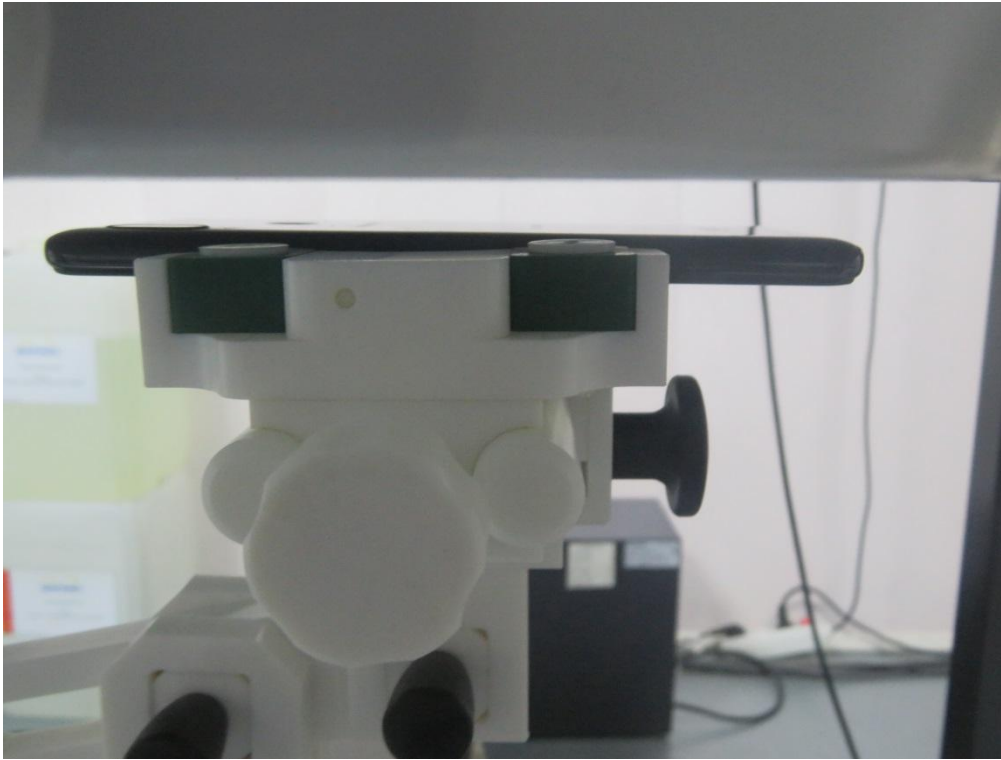

Test Setup Photos for SAR Testing

Head Setup Photo (Left Cheek)

Head Setup Photo (Left Tilt)

Head Setup Photo (Right Cheek)

Head Setup Photo (Right Tilt)

10mm body-worn Back Side Setup Photo (hotspot)

10mm body-worn Front Side Setup Photo (hotspot)

10mm body-worn Left Side Setup Photo (hotspot)

10mm body-worn Right Side Setup Photo (hotspot)

10mm body-worn Top Side Setup Photo (hotspot)

10mm body-worn Bottom Side Setup Photo (hotspot)