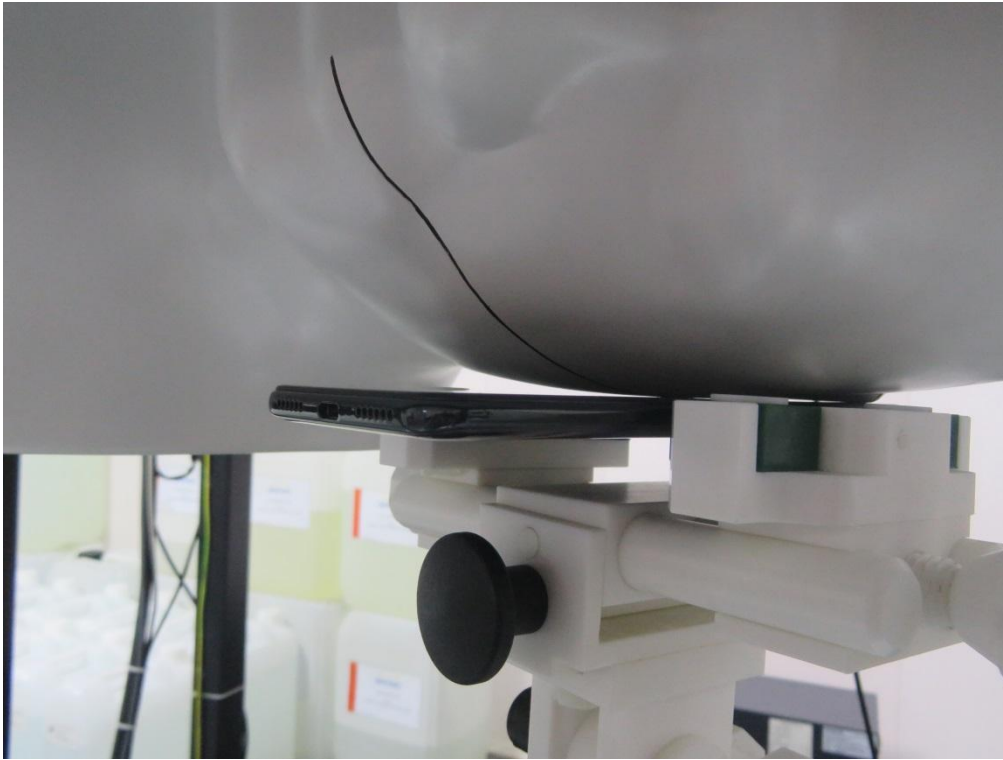

Test Setup Photos for SAR Testing

Head Setup Photo (Left Cheek)

Head Setup Photo (Left Tilt)

Head Setup Photo (Right Cheek)

Head Setup Photo (Right Tilt)

10mm body-worn Back Side Setup Photo (hotspot)

10mm body-worn Front Side Setup Photo (hotspot)

10mm body-worn Left Side Setup Photo (hotspot)

10mm body-worn Right Side Setup Photo (hotspot)

10mm body-worn Top Side Setup Photo (hotspot)

10mm body-worn Bottom Side Setup Photo (hotspot)