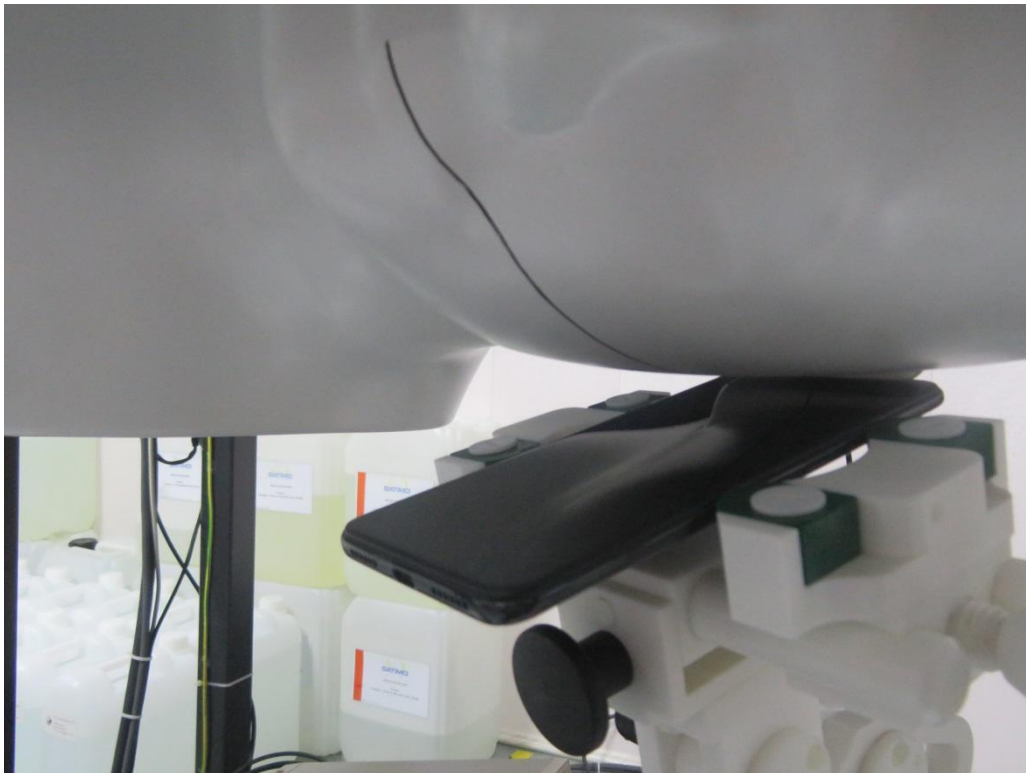

Test Setup Photos for SAR Testing

Head Setup Photo (Left Cheek)

Head Setup Photo (Left Tilt)

Head Setup Photo (Right Cheek)

Head Setup Photo (Right Tilt)

10mm body-worn Back Side Setup Photo (hotspot)

10mm body-worn Front Side Setup Photo (hotspot)

10mm body-worn Left Side Setup Photo (hotspot)

10mm body-worn Right Side Setup Photo (hotspot)

10mm body-worn Top Side Setup Photo (hotspot)

10mm body-worn Bottom Side Setup Photo (hotspot)