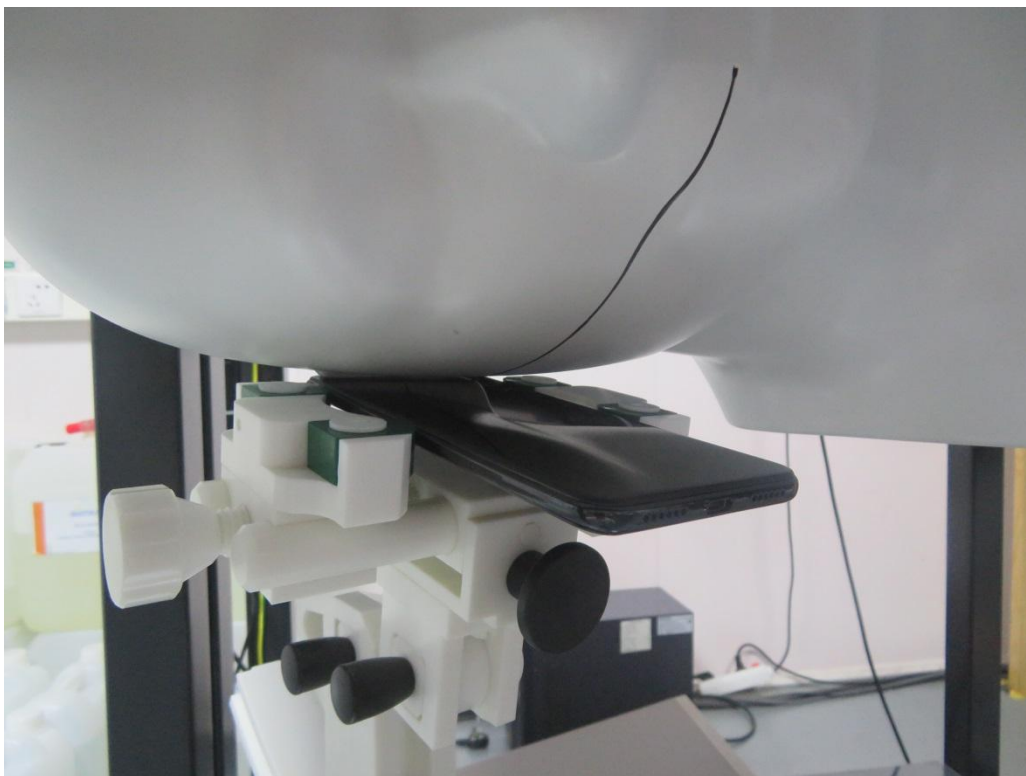

Test Setup Photos for SAR Testing

Head Setup Photo (Left Cheek)

Head Setup Photo (Left Tilt)

Head Setup Photo (Right Cheek)

Head Setup Photo (Right Tilt)

10mm body-worn Back Side Setup Photo (hotspot)

10mm body-worn Front Side Setup Photo (hotspot)

10mm body-worn Left Side Setup Photo (hotspot)

10mm body-worn Right Side Setup Photo (hotspot)

10mm body-worn Top Side Setup Photo (hotspot)

10mm body-worn Bottom Side Setup Photo (hotspot)