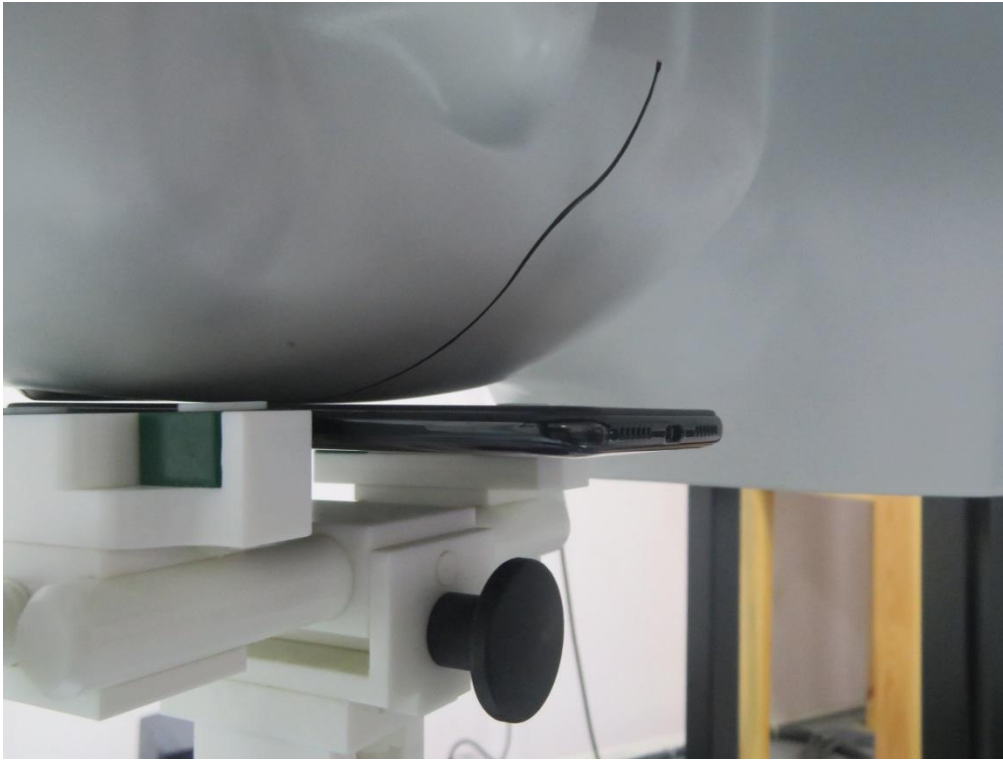

Test Setup Photos for SAR Testing

Head Setup Photo (Left Cheek)

Head Setup Photo (Left Tilt)

Head Setup Photo (Right Cheek)

Head Setup Photo (Right Tilt)

10mm body-worn Back Side Setup Photo (hotspot)

10mm body-worn Front Side Setup Photo (hotspot)

10mm body-worn Left Side Setup Photo (hotspot)

10mm body-worn Right Side Setup Photo (hotspot)

10mm body-worn Top Side Setup Photo (hotspot)

10mm body-worn Bottom Side Setup Photo (hotspot)