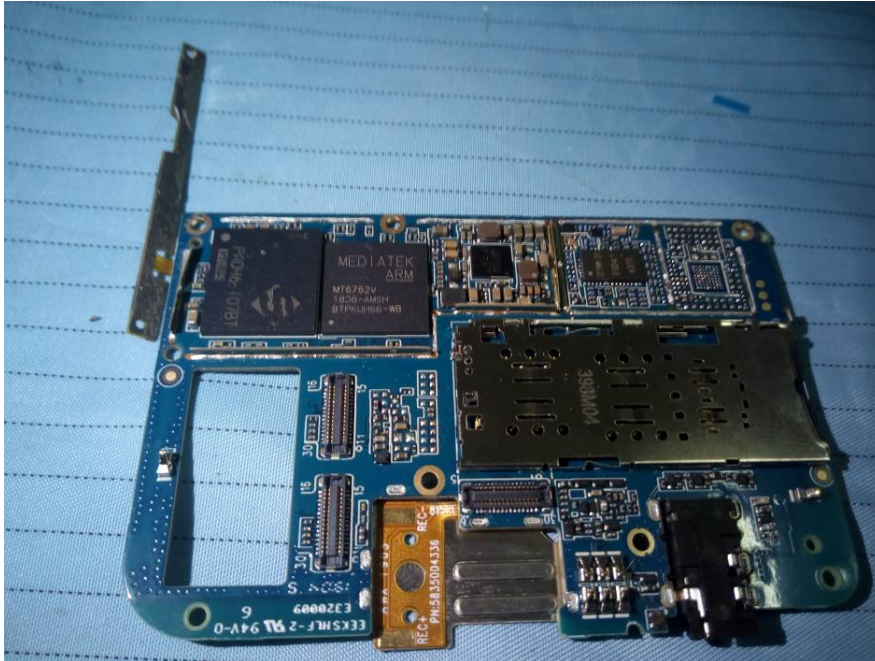

EXHIBIT C - EUT INTERNAL PHOTOGRAPHS

EUT – Cover off View 1

WLAN/BT/GPS Antenna

Aux Antenna

2/3/4G Main Antenna

EUT – Cover off View 2

EUT – Cover off View 3

EUT – Cover off View 4

EUT – Main Board Top View

EUT – Main Board Top Shielding off View

EUT – Main Board Bottom View

EUT – Main Board Bottom Shielding off View

EUT –Small Board Top View

EUT –Small Board Bottom View

EUT – Main Chip View

EUT – Battery Top View