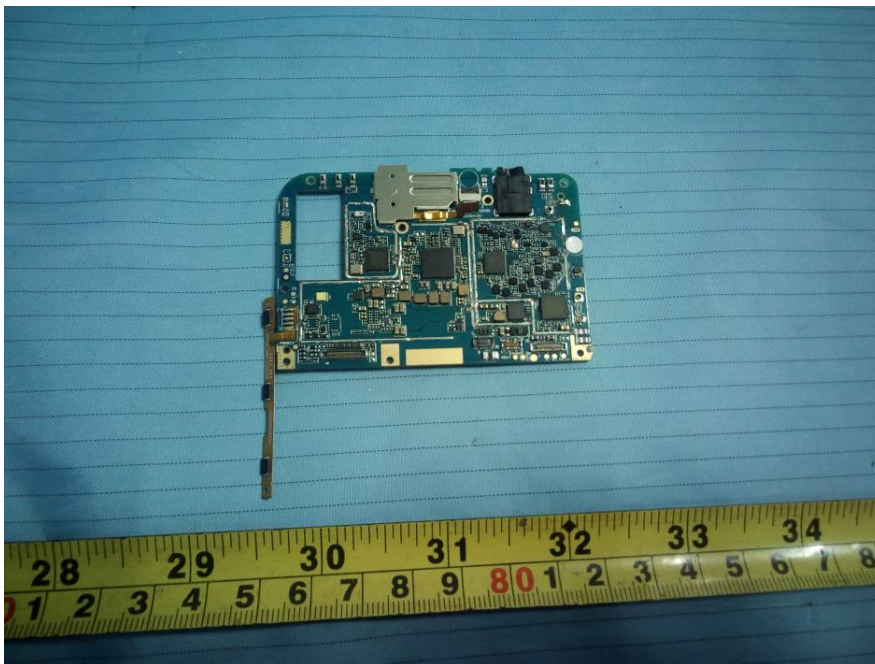

EXHIBIT C - EUT INTERNAL PHOTOGRAPHS

EUT – Cover off View 1

WLAN/BT/GPS Antenna

Aux Antenna

2/3/4G Main Antenna

EUT – Cover off View 2

EUT – Cover off View 3

EUT – Cover off View 4

EUT – Main Board Top View

EUT – Main Board Top Shielding off View

EUT – Main Board Bottom View

EUT – Main Board Bottom Shielding off View

EUT –Small Board Top View

EUT –Small Board Bottom View

EUT – Main Chip View

EUT – Battery Top View