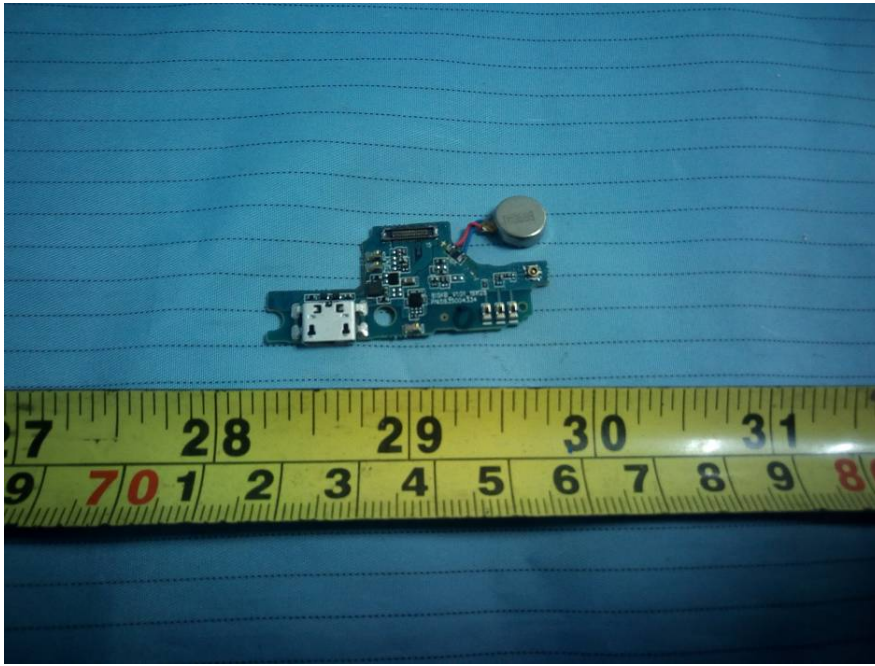

EXHIBIT C - EUT INTERNAL PHOTOGRAPHS

EUT – Cover off View 1

WLAN/BT/GPS Antenna

Aux Antenna

2/3/4G Main Antenna

EUT – Cover off View 2

EUT – Cover off View 3

EUT – Cover off View 4

EUT – Main Board Top View

EUT – Main Board Top Shielding off View

EUT – Main Board Bottom View

EUT – Main Board Bottom Shielding off View

EUT –Small Board Top View

EUT –Small Board Bottom View

EUT – Main Chip View

EUT – Battery Top View