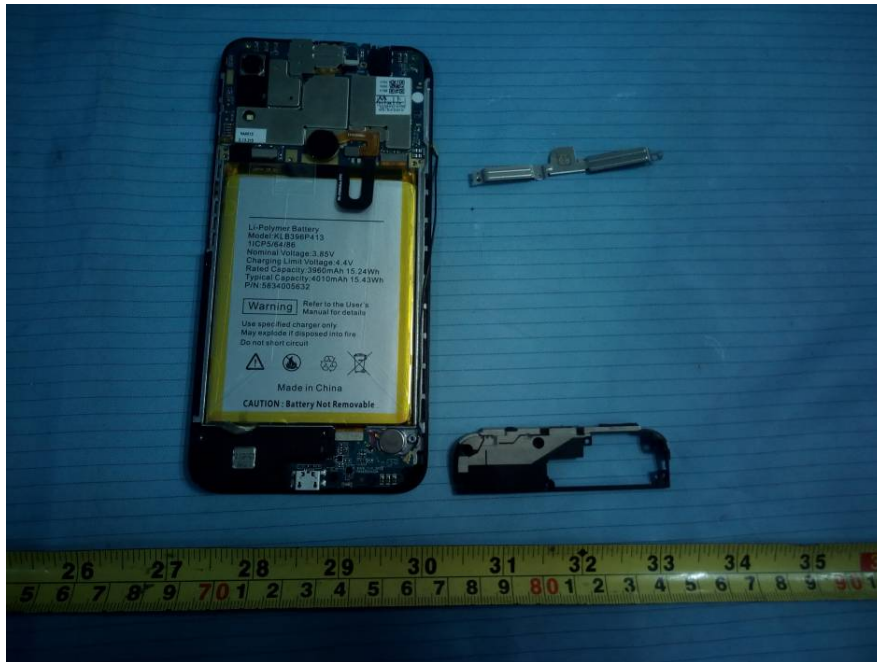

EXHIBIT C - EUT INTERNAL PHOTOGRAPHS

EUT – Cover off View 1

WLAN/BT/GPS Antenna

Aux Antenna

2/3/4G Main Antenna

EUT – Cover off View 2

EUT – Cover off View 3

EUT – Cover off View 4

EUT – Main Board Top View

EUT – Main Board Top Shielding off View

EUT – Main Board Bottom View

EUT – Main Board Bottom Shielding off View

EUT –Small Board Top View

EUT –Small Board Bottom View

EUT – Main Chip View

EUT – Battery Top View