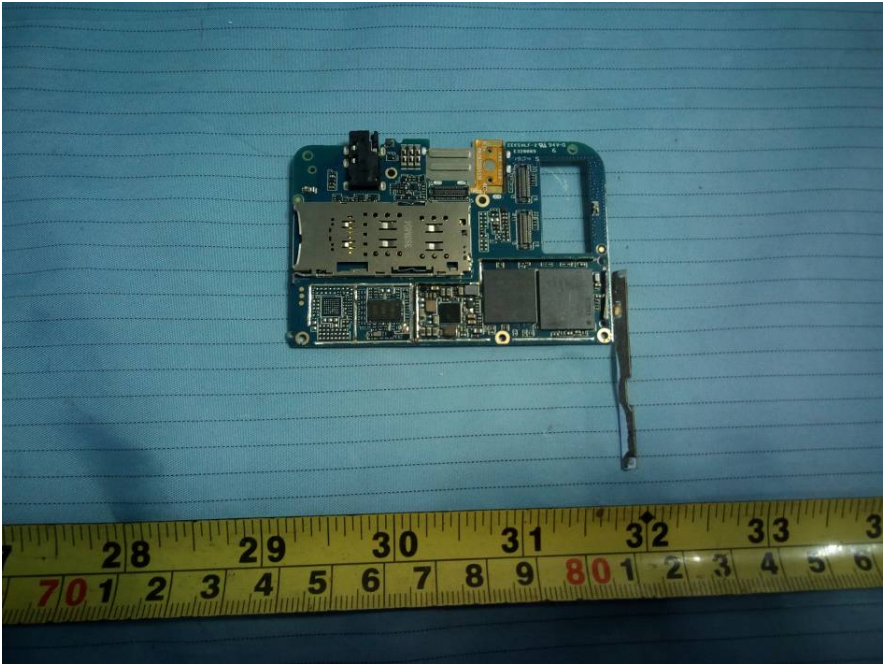

EXHIBIT C - EUT INTERNAL PHOTOGRAPHS

EUT – Cover off View 1

WLAN/BT/GPS Antenna

Aux Antenna

2/3/4G Main Antenna

EUT – Cover off View 2

EUT – Cover off View 3

EUT – Cover off View 4

EUT – Main Board Top View

EUT – Main Board Top Shielding off View

EUT – Main Board Bottom View

EUT – Main Board Bottom Shielding off View

EUT –Small Board Top View

EUT –Small Board Bottom View

EUT – Main Chip View

EUT – Battery Top View