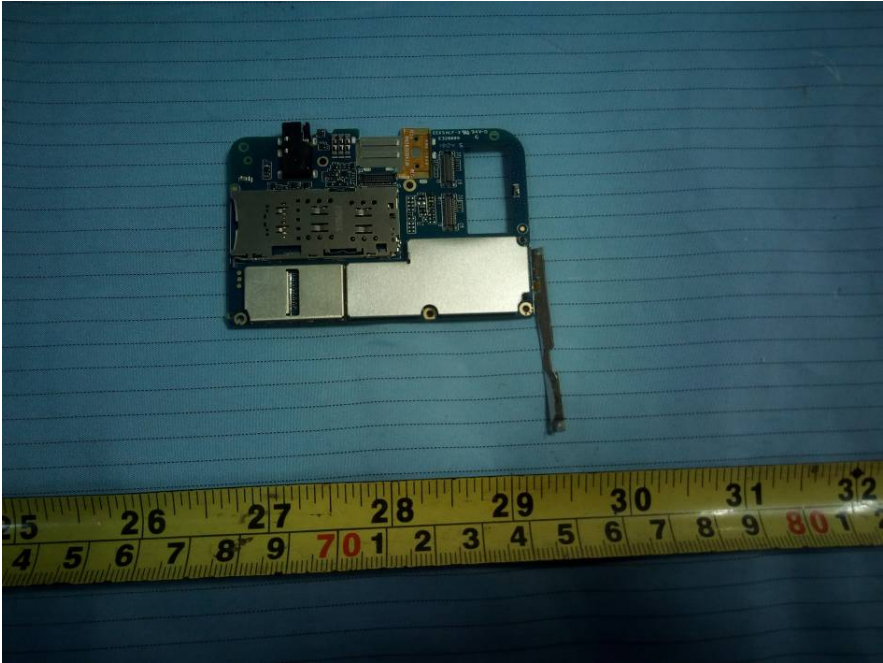

EXHIBIT C - EUT INTERNAL PHOTOGRAPHS

EUT – Cover off View 1

WLAN/BT/GPS Antenna

Aux Antenna

2/3/4G Main Antenna

EUT – Cover off View 2

EUT – Cover off View 3

EUT – Cover off View 4

EUT – Main Board Top View

EUT – Main Board Top Shielding off View

EUT – Main Board Bottom View

EUT – Main Board Bottom Shielding off View

EUT –Small Board Top View

EUT –Small Board Bottom View

EUT – Main Chip View

EUT – Battery Top View