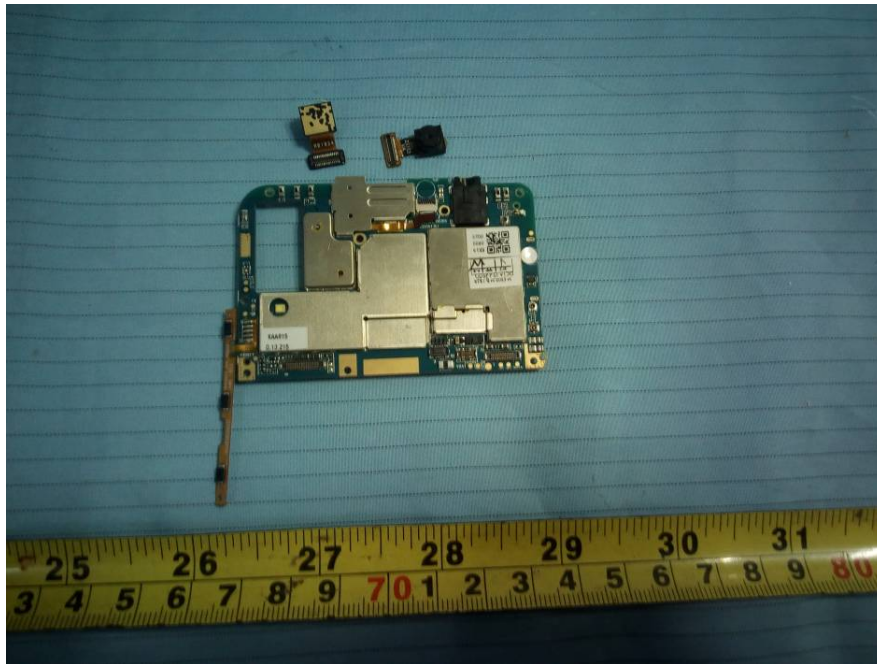

EXHIBIT C - EUT INTERNAL PHOTOGRAPHS

EUT – Cover off View 1

WLAN/BT/GPS Antenna

Aux Antenna

2/3/4G Main Antenna

EUT – Cover off View 2

EUT – Cover off View 3

EUT – Cover off View 4

EUT – Main Board Top View

EUT – Main Board Top Shielding off View

EUT – Main Board Bottom View

EUT – Main Board Bottom Shielding off View

EUT –Small Board Top View

EUT –Small Board Bottom View

EUT – Main Chip View

EUT – Battery Top View