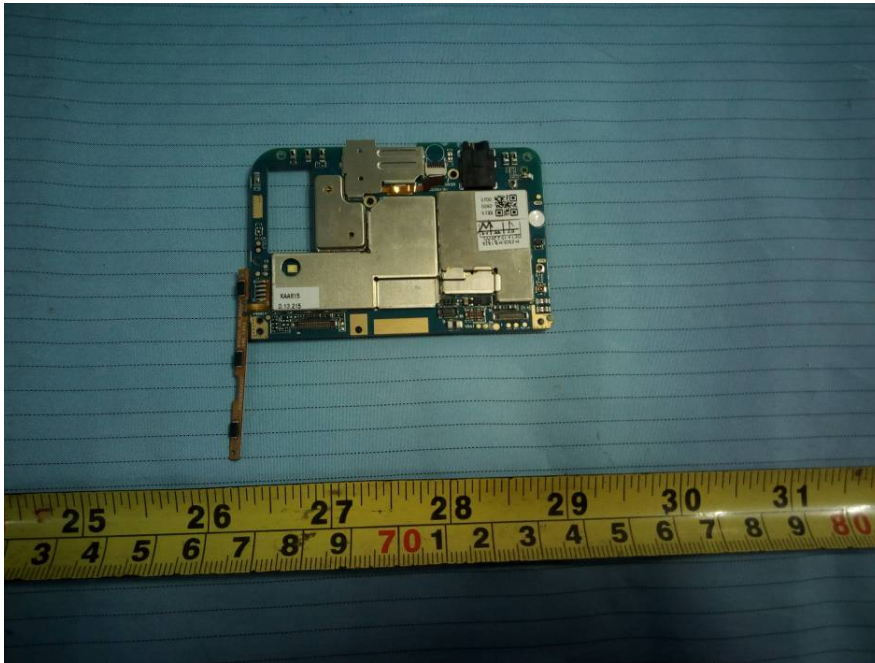

EXHIBIT C - EUT INTERNAL PHOTOGRAPHS

EUT – Cover off View 1

WLAN/BT/GPS Antenna

Aux Antenna

2/3/4G Main Antenna

EUT – Cover off View 2

EUT – Cover off View 3

EUT – Cover off View 4

EUT – Main Board Top View

EUT – Main Board Top Shielding off View

EUT – Main Board Bottom View

EUT – Main Board Bottom Shielding off View

EUT –Small Board Top View

EUT –Small Board Bottom View

EUT – Main Chip View

EUT – Battery Top View