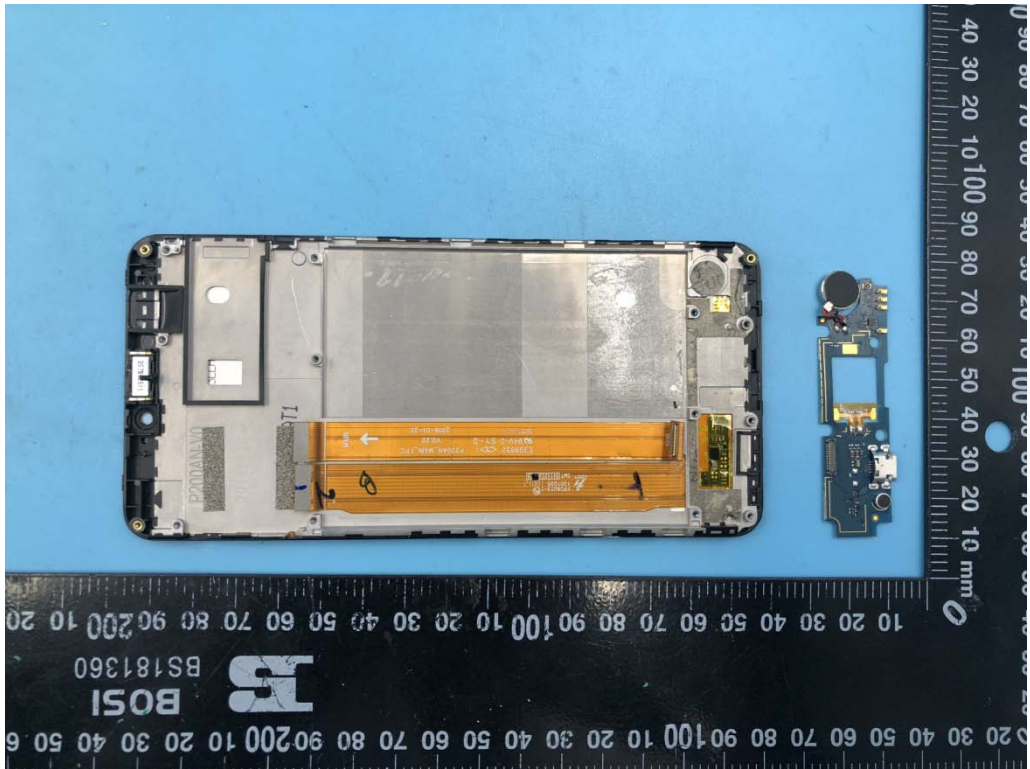

FCC ID: 2APTIS60ER6

Internal Photos

1. EUT uncover view

2. Mainboard front view

3. Mainboard rear view

4. Antenna view