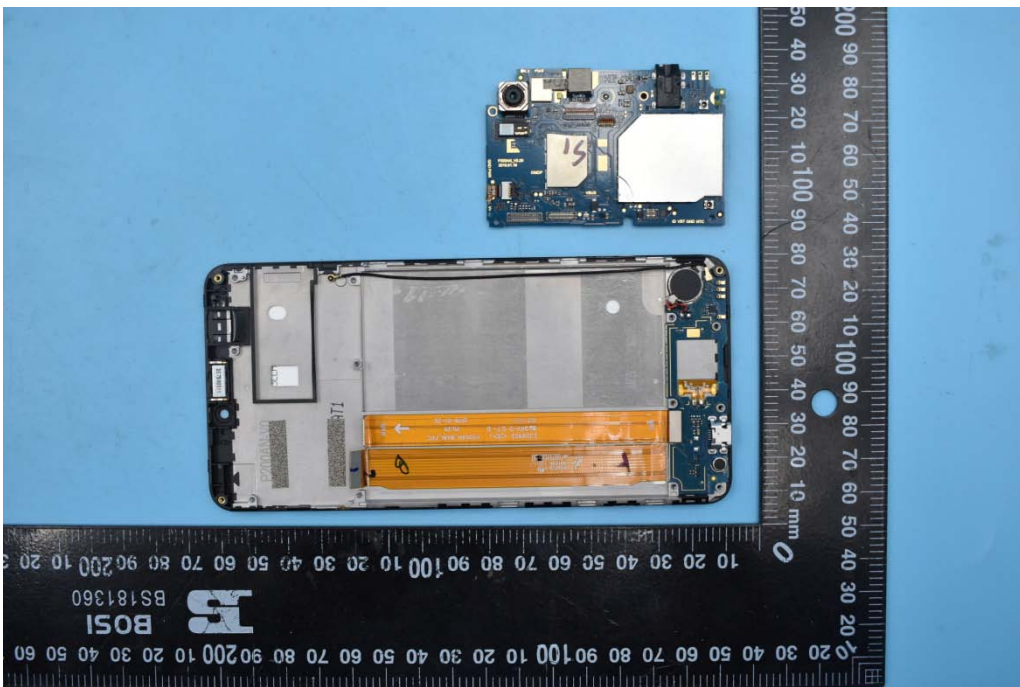

FCC ID: 2APTIS60ER6

Internal Photos

1. EUT uncover view

2. Mainboard front view

3. Mainboard rear view

4. Antenna view