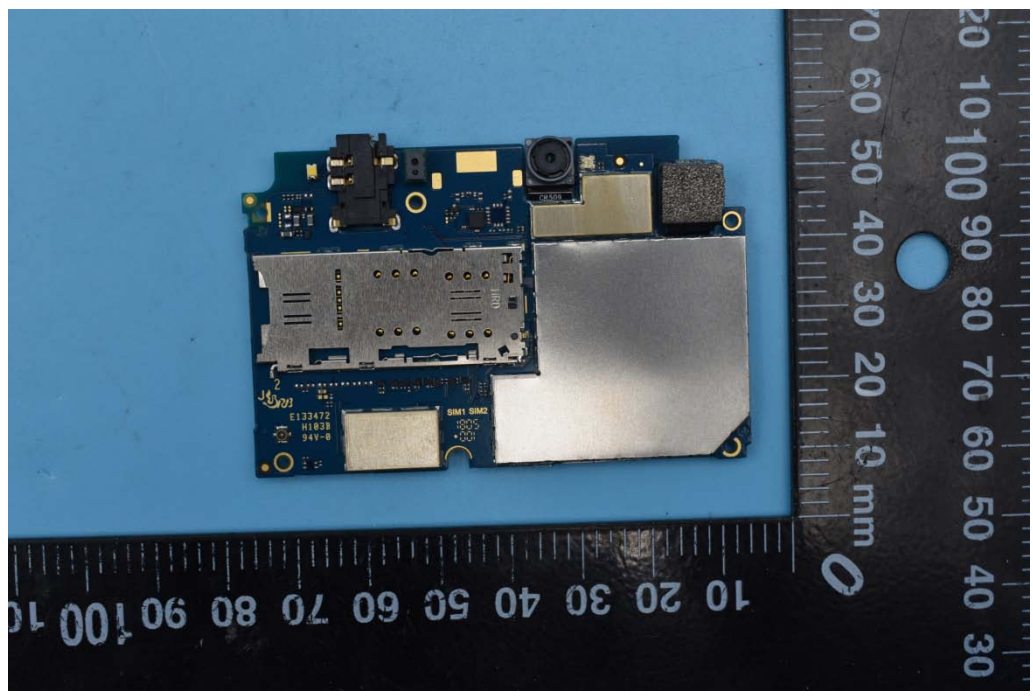

FCC ID: 2APTIS60ER6

Internal Photos

1. EUT uncover view

2. Mainboard front view

3. Mainboard rear view

4. Antenna view