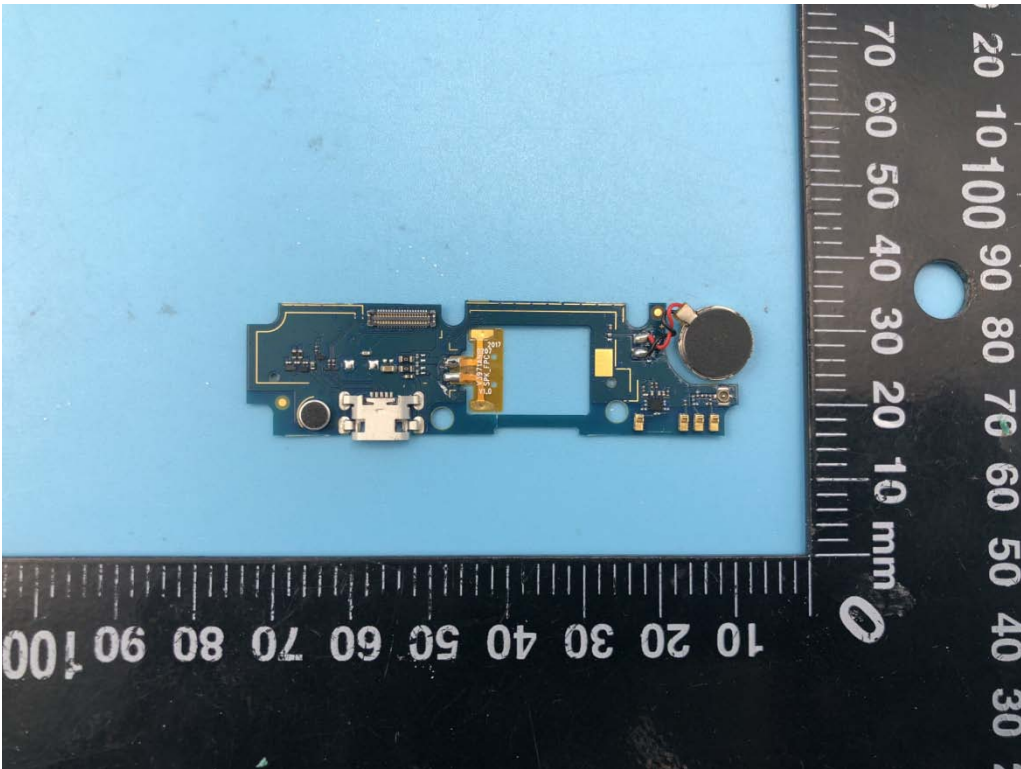

FCC ID: 2APTIS60ER6

Internal Photos

1. EUT uncover view

2. Mainboard front view

3. Mainboard rear view

4. Antenna view