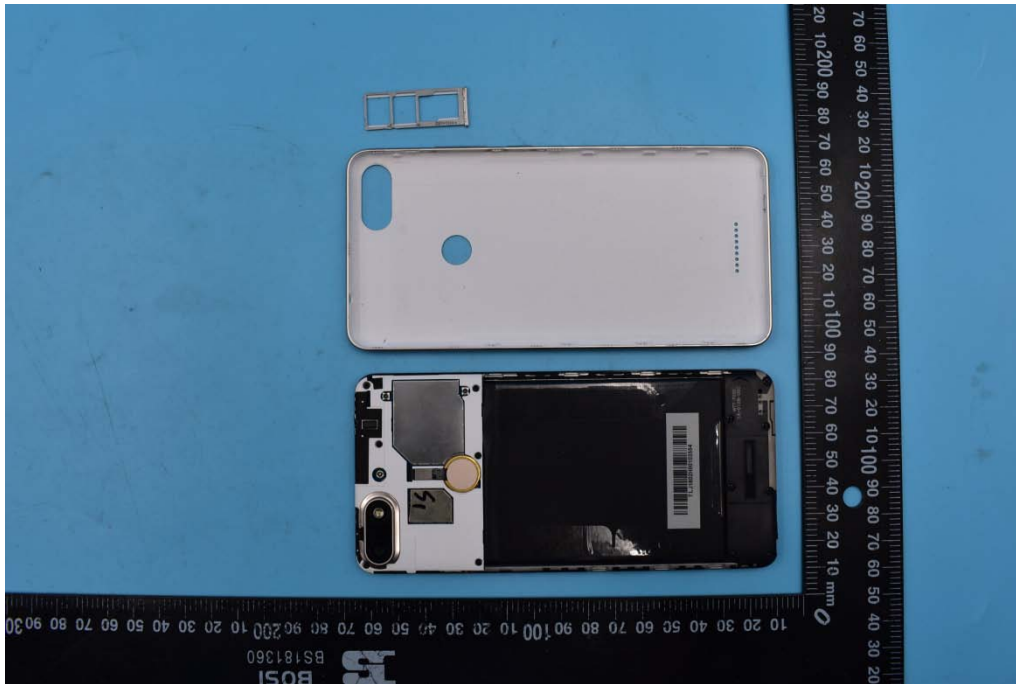

FCC ID: 2APTIS60ER6

Internal Photos

1. EUT uncover view

2. Mainboard front view

3. Mainboard rear view

4. Antenna view