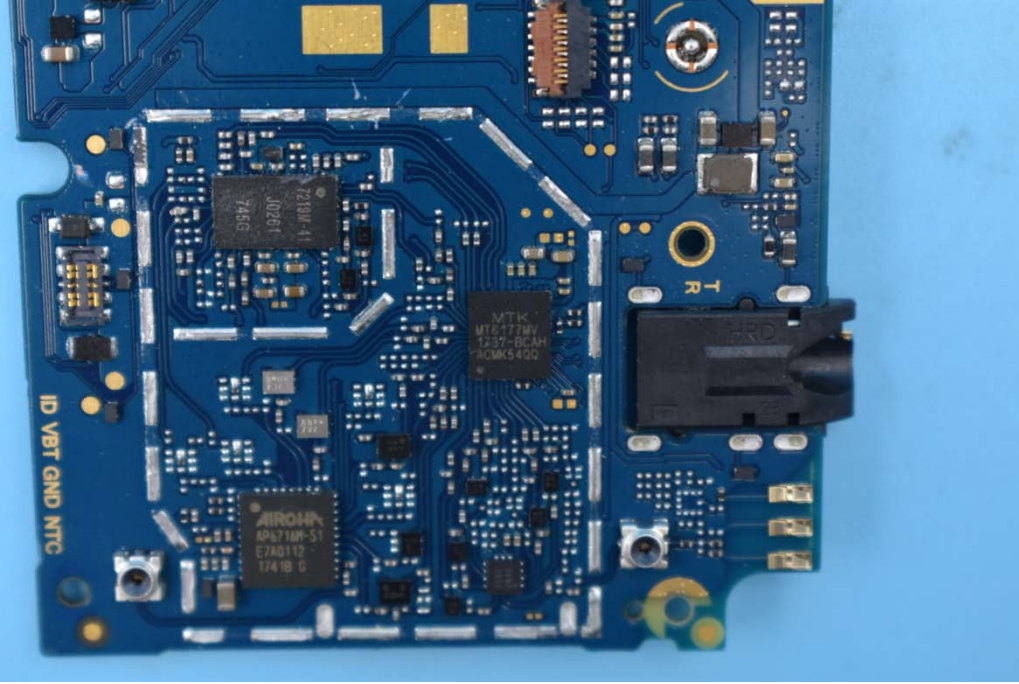

FCC ID: 2APTIS60ER6

Internal Photos

1. EUT uncover view

2. Mainboard front view

3. Mainboard rear view

4. Antenna view