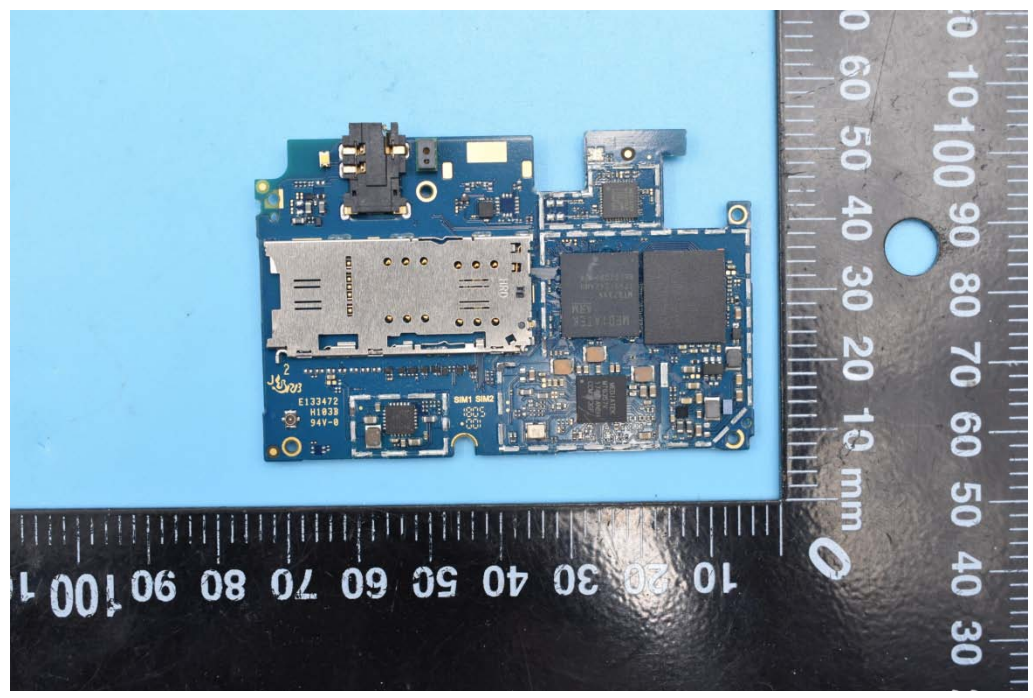

FCC ID: 2APTIS60ER6

Internal Photos

1. EUT uncover view

2. Mainboard front view

3. Mainboard rear view

4. Antenna view