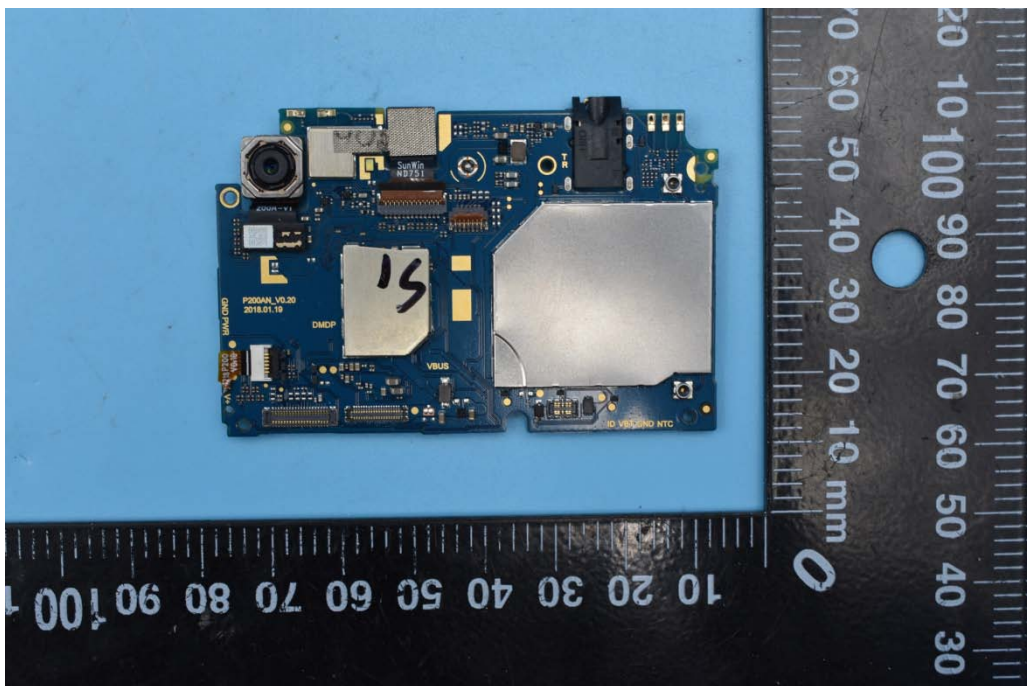

FCC ID: 2APTIS60ER6

Internal Photos

1. EUT uncover view

2. Mainboard front view

3. Mainboard rear view

4. Antenna view