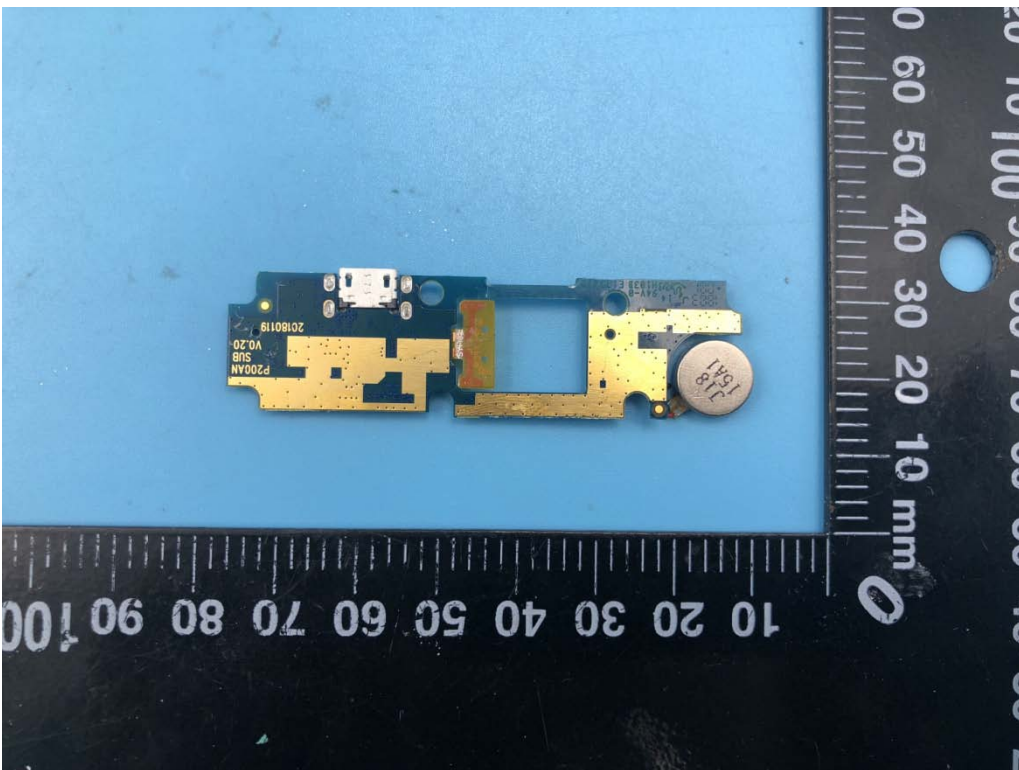

FCC ID: 2APTIS60ER6

Internal Photos

1. EUT uncover view

2. Mainboard front view

3. Mainboard rear view

4. Antenna view