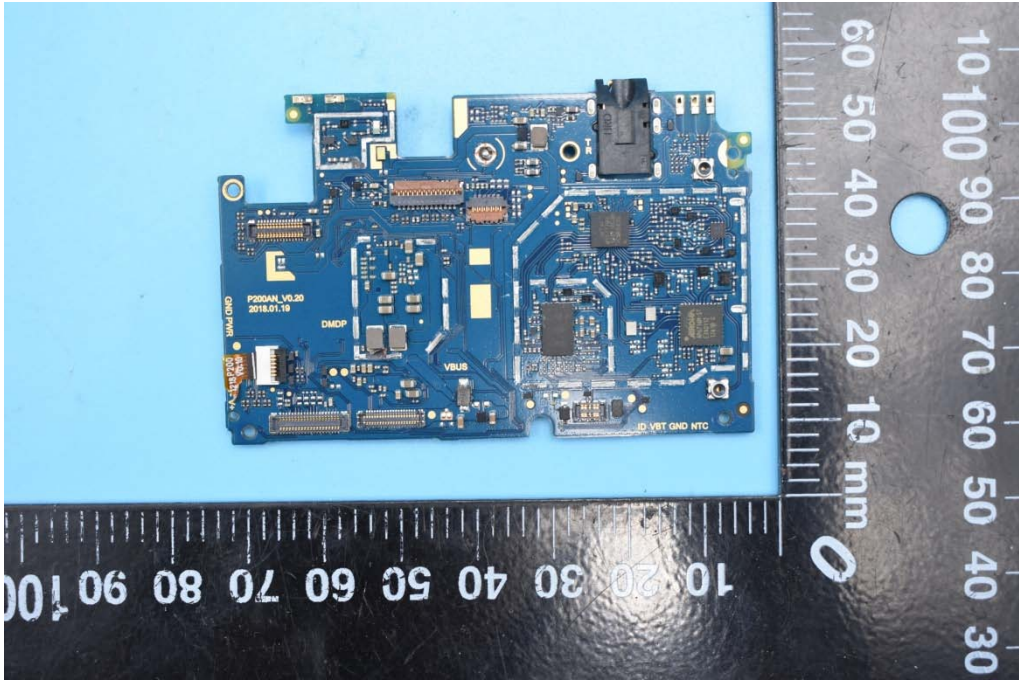

FCC ID: 2APTIS60ER6

Internal Photos

1. EUT uncover view

2. Mainboard front view

3. Mainboard rear view

4. Antenna view