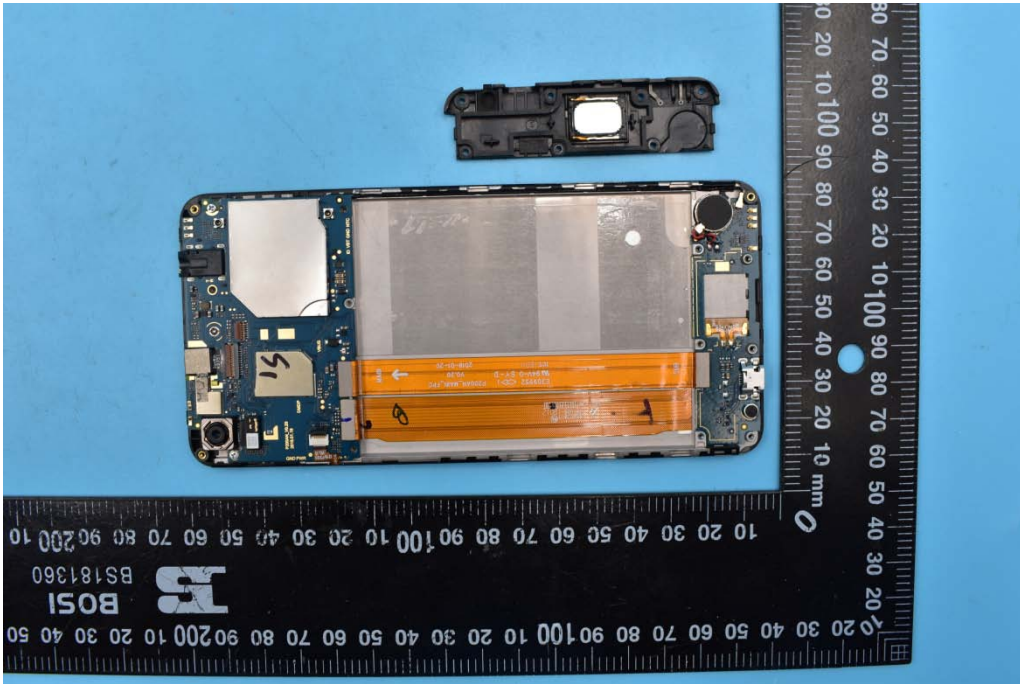

FCC ID: 2APTIS60ER6

Internal Photos

1. EUT uncover view

2. Mainboard front view

3. Mainboard rear view

4. Antenna view