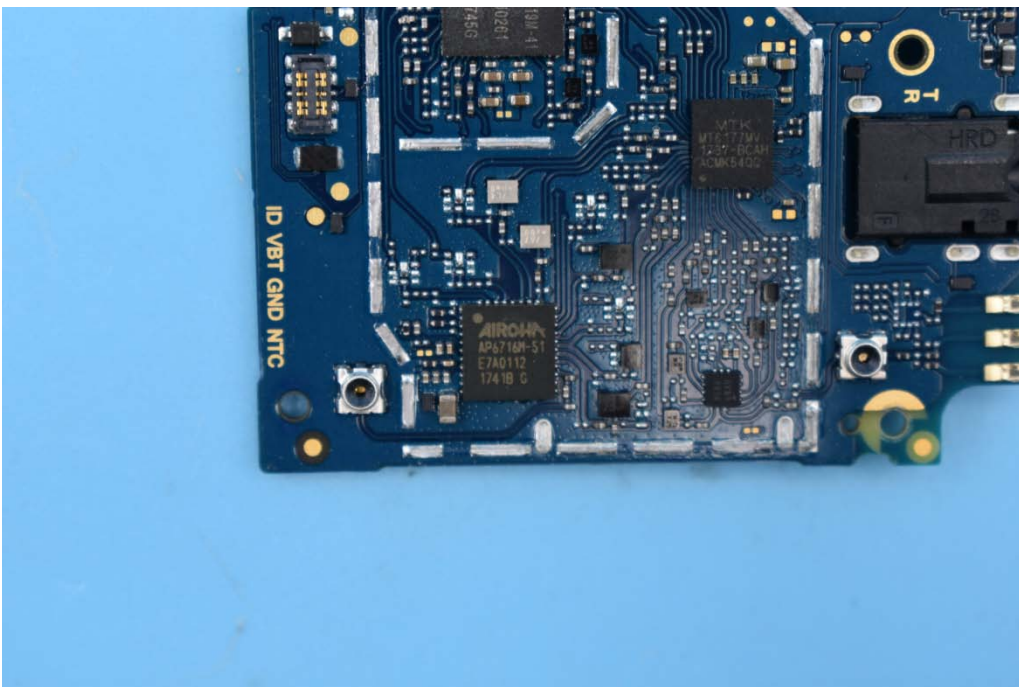

FCC ID: 2APTIS60ER6

Internal Photos

1. EUT uncover view

2. Mainboard front view

3. Mainboard rear view

4. Antenna view