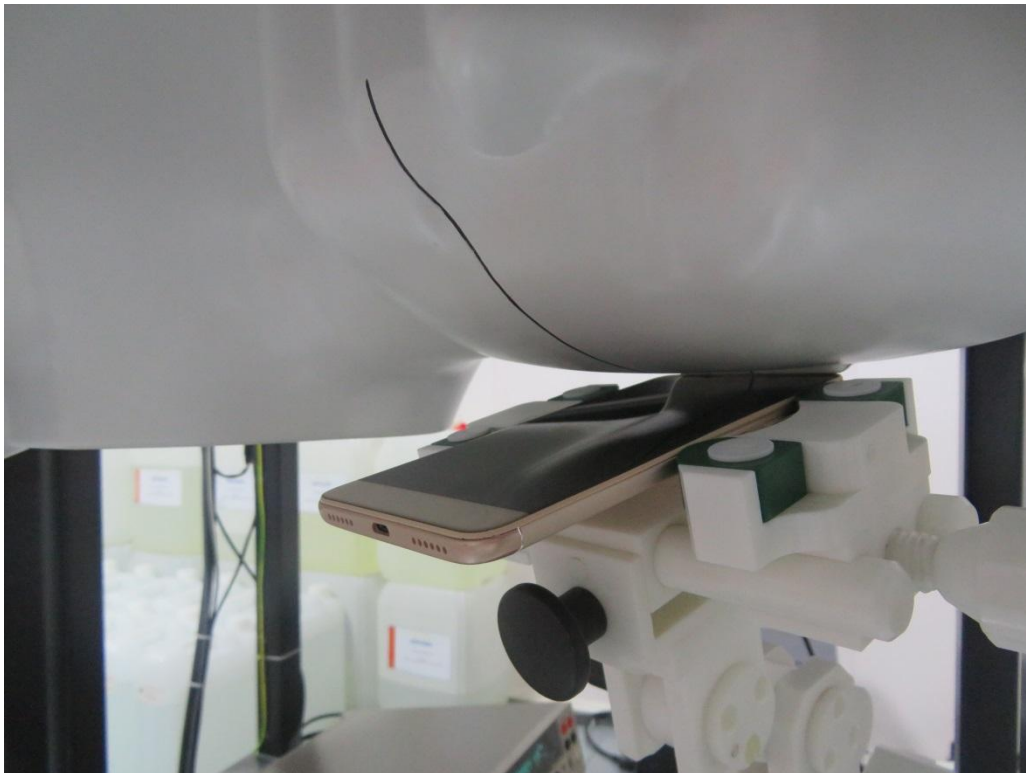

## Test Setup Photos for SAR Testing

Head Setup Photo (Left Cheek)

Head Setup Photo (Left Tilt)

**Head Setup Photo (Right Cheek)**

**Head Setup Photo (Right Tilt)**

**10mm body-worn Back Side Setup Photo (hotspot)**

**10mm body-worn Front Side Setup Photo (hotspot)**