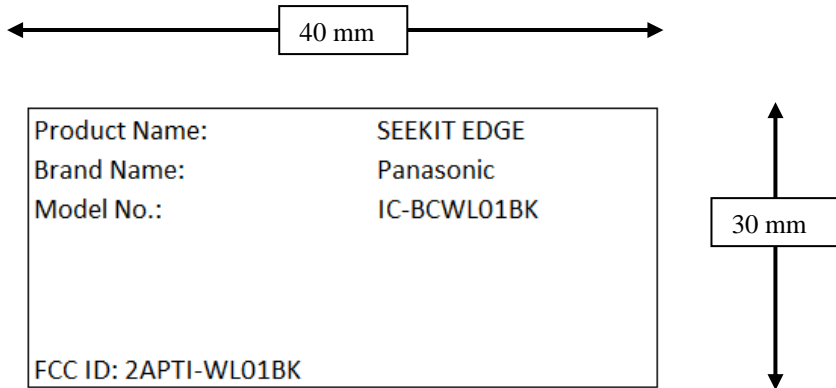

BLE Beacon - Wallet Tracker

The label will be permanently affixed to the device.