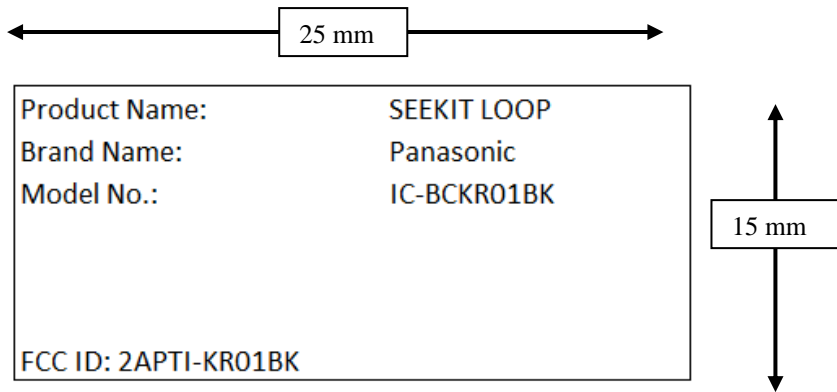

## BLE Beacon - Key Ring Tracker

The label will be permanently affixed to the device.