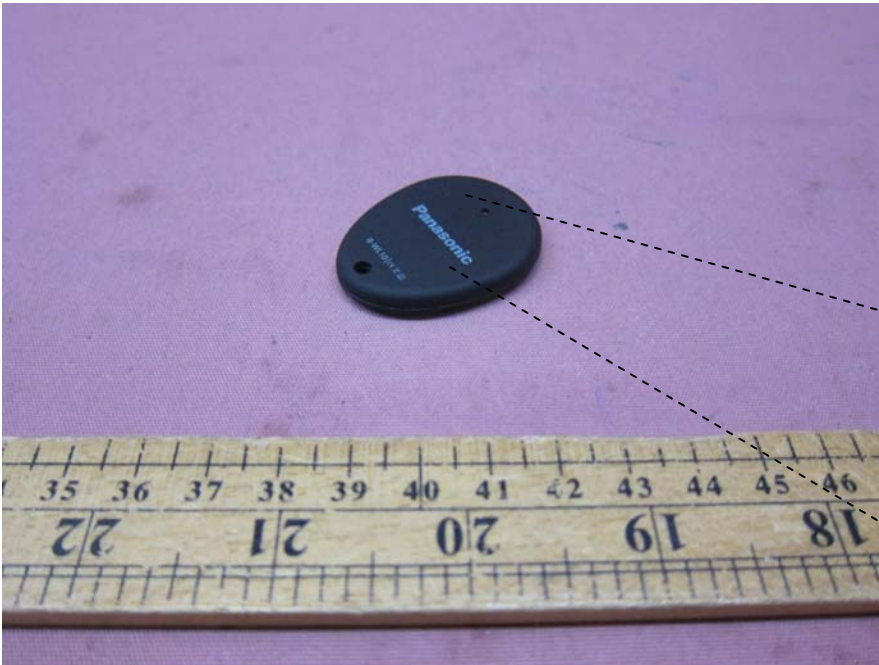

INTERTEK TESTING SERVICES

External Photos

BLE Beacon - Key Ring Tracker

The label will be permanently affixed to the device.