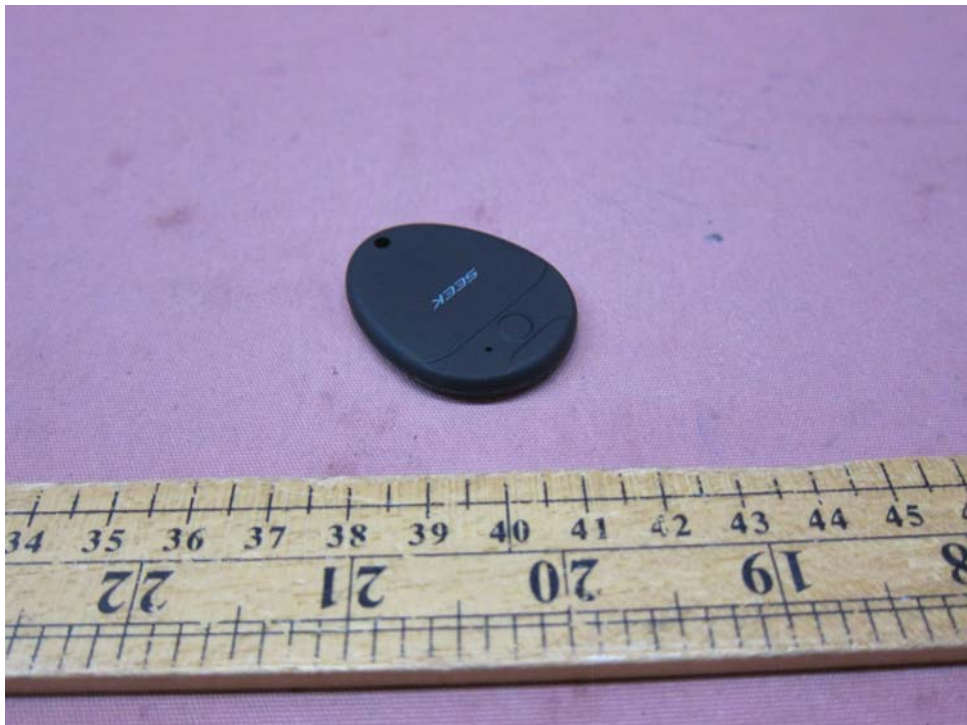

INTERTEK TESTING SERVICES

External Photos

BLE Beacon - Key Ring Tracker

The label will be permanently affixed to the device.