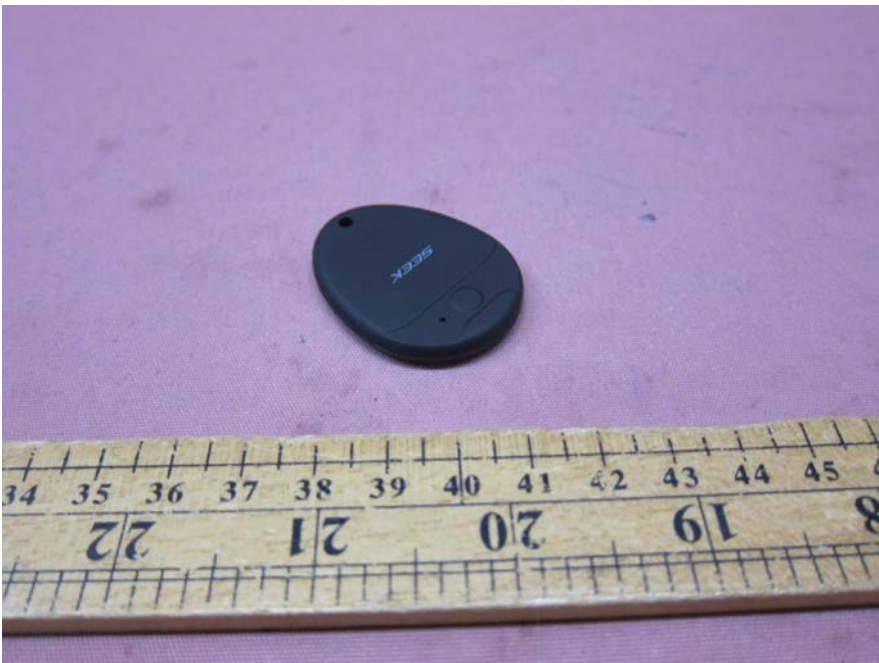

INTERTEK TESTING SERVICES

External Photos

BLE Beacon - Key Ring Tracker

The label will be permanently affixed to the device.