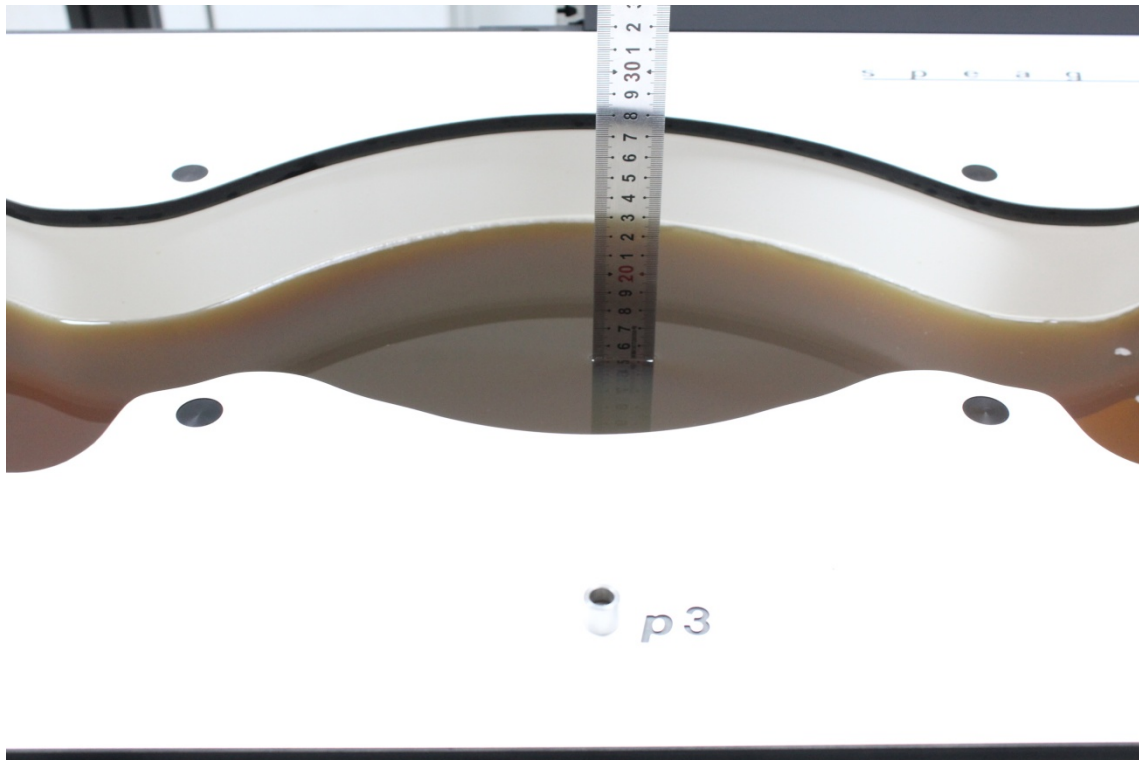

APPENDIX B EUT TEST POSITION PHOTOS

Liquid depth $\geq 15\text{cm}$

- Phantom: SAM-Twin V8.0 P1aP2a; Type: QD 000 P41 AA ; Serial: 1962

Head Left Cheek Setup Photo

Head Left Tilt Setup Photo

Head Right Check Setup Photo

Head Right Tilt Setup Photo

Body (Worn) Back Setup Photo (5mm)

Body Bottom Setup Photo (5mm)