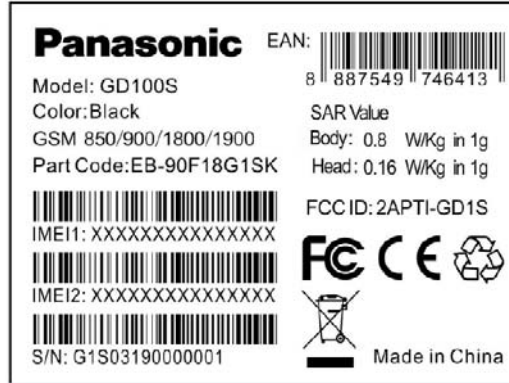

EXHIBIT A - FCC ID LABEL AND LOCATION

FCC ID Label

FCC ID Label Location Information

The label shown shall be permanently affixed at a conspicuous location on the device and be readily visible to the user at the time purchase (Labeling requirements per 2.925)