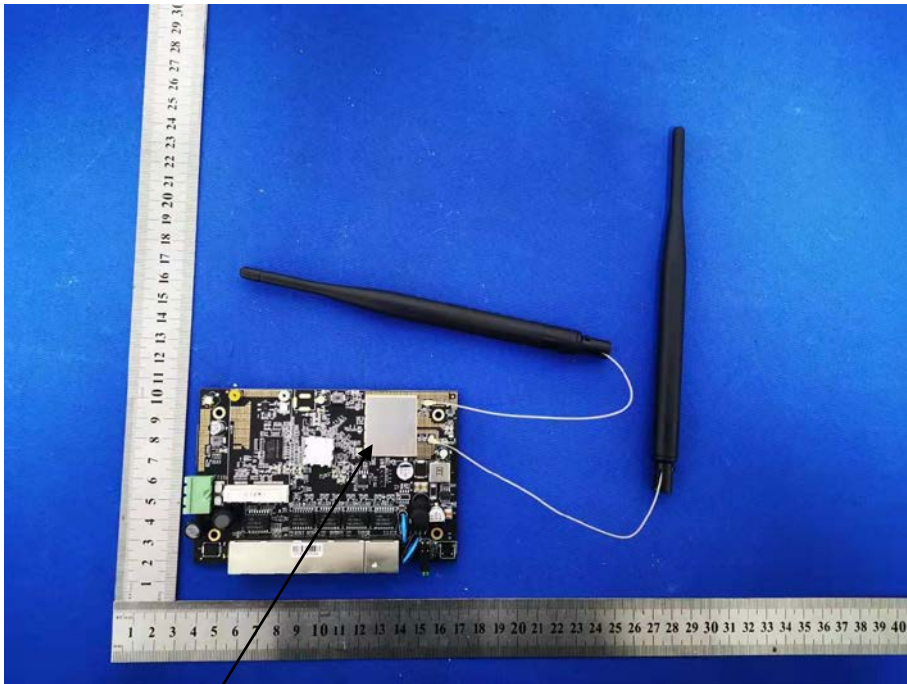

Label & label location

Label Size: 29mm*25mm (L*W)

Model: YN-AR41AP
FCC ID: 2APT7AR41AP