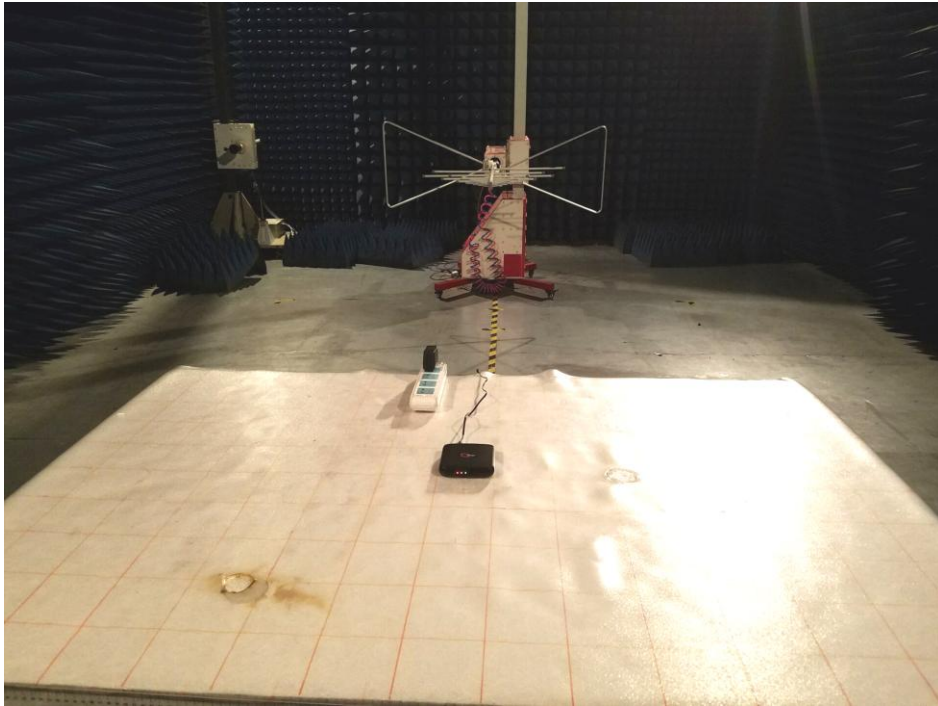

Appendix B: Photographs of Test Setup

Product: MeWe Smart Signage Box

Model: 8Q40

Radiated Emission

Conducted Emission