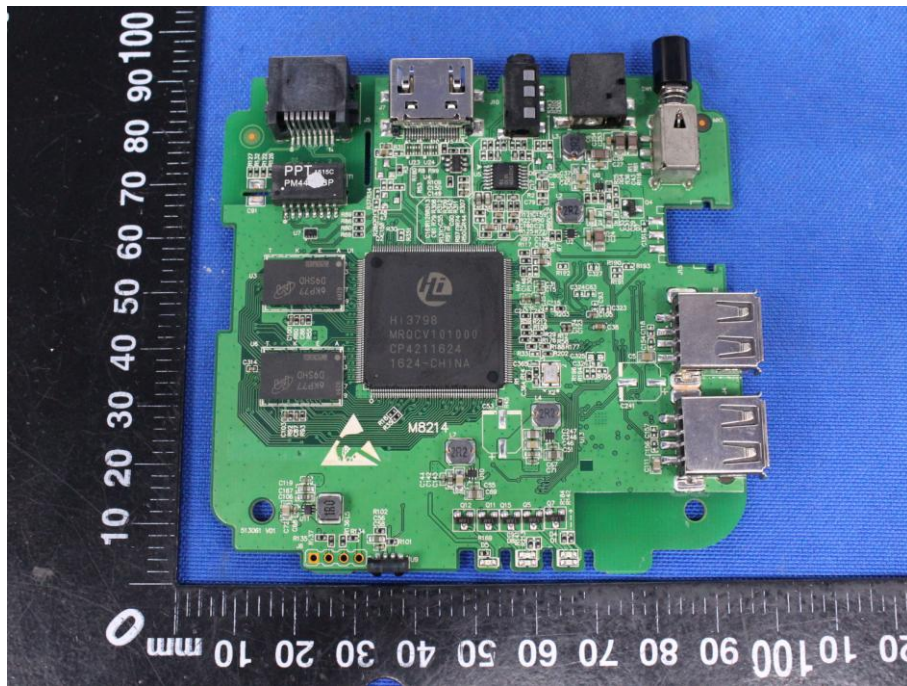

Appendix C: Photographs of EUT

Product: MeWe Smart Signage Box

Model: 8Q40

Internal Photos

WIFI ANT