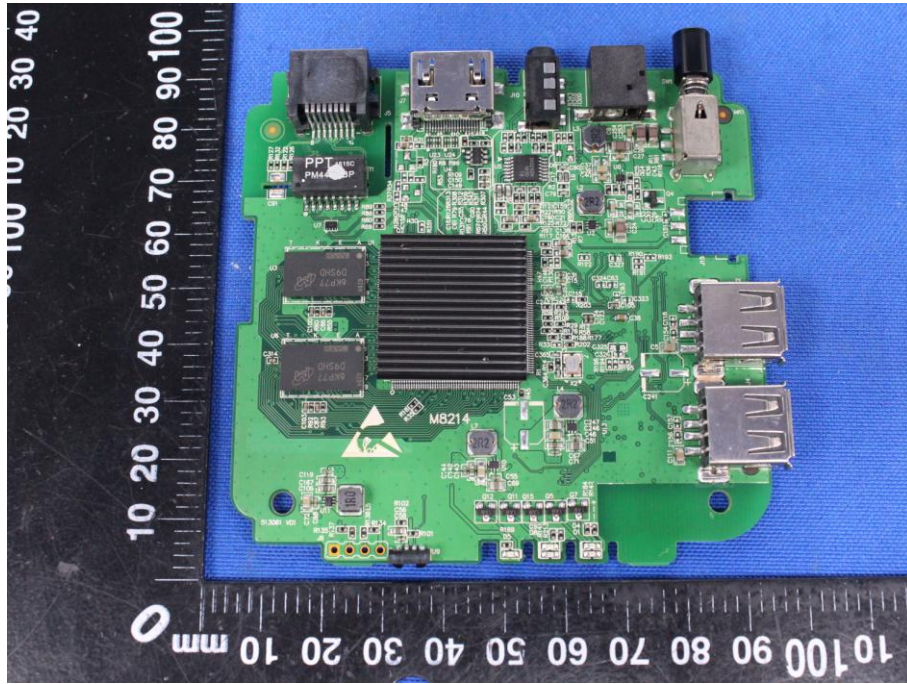

Appendix C: Photographs of EUT

Product: MeWe Smart Signage Box

Model: 8Q40

Internal Photos

WIFI ANT